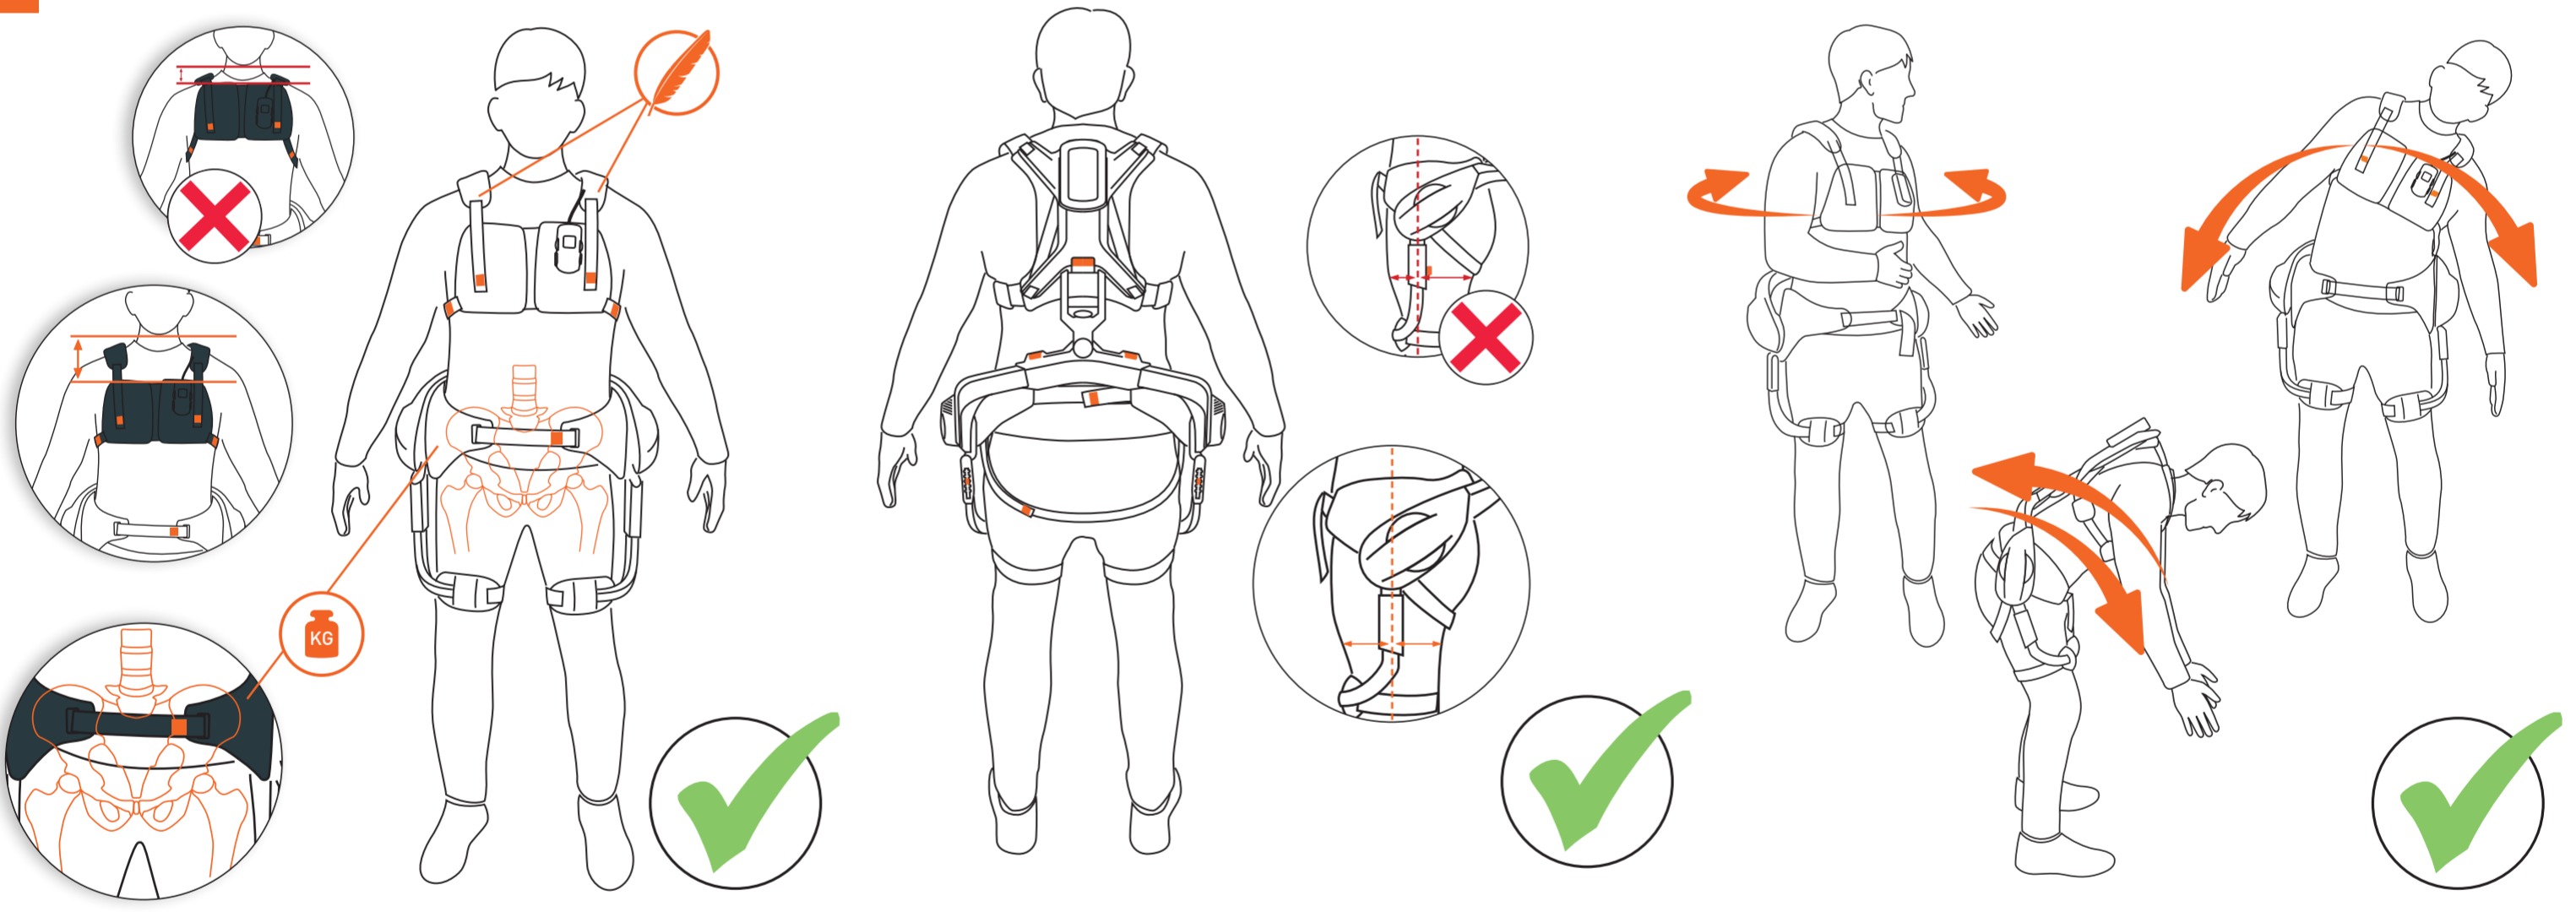

# exoIQ B900

**1**

3-4	XS/S	0-2
4-8	M/L	2-4
8-13	XL/XXL	4-7

**2**

1-2	XS/S	1-2
3-4	M/L	3-4
5-7	XL/XXL	4-5

**3**

3-5	XS/S	1-2
5-7	M/L	3-4
7-12	XL/XXL	5-8

**4**

1-2	XS/S	1-2
3-4	M/L	2-3
4-5	XL/XXL	3-5

**1**

**2**

**3**

On/Off

1sec.

A  
B  
C  
D

Bluetooth