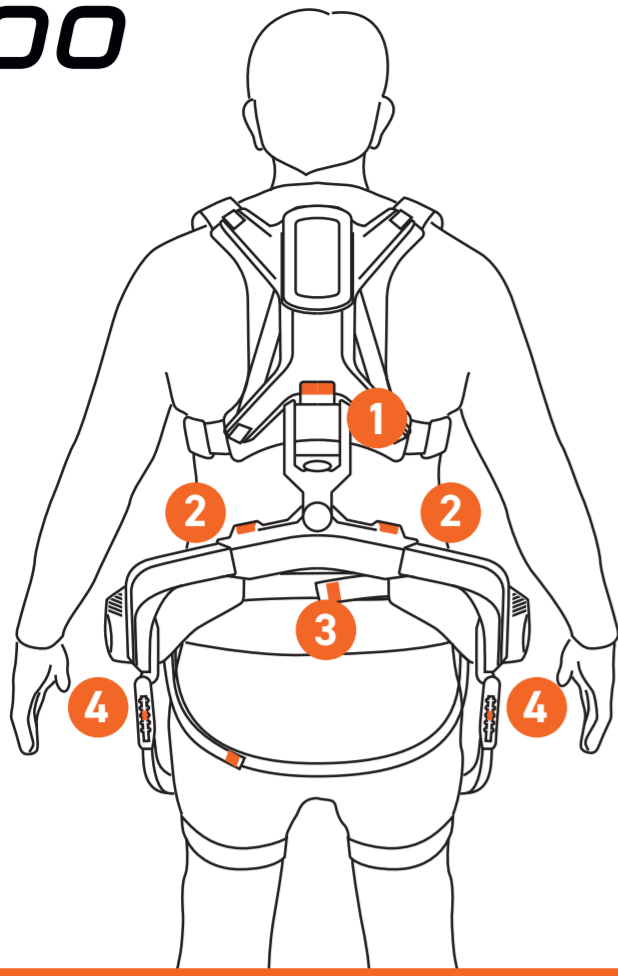

# exoIQ B900

**1**

3-4	XS/S	0-2
4-8	M/L	2-4
8-13	XL/XXL	4-7

**2**

1-2	XS/S	1-2
3-4	M/L	3-4
5-7	XL/XXL	4-5

**3**

3-5	XS/S	1-2
5-7	M/L	3-4
7-12	XL/XXL	5-8

**4**

1-2	XS/S	1-2
3-4	M/L	2-3
4-5	XL/XXL	3-5

**1**

**2**

**3**

On/Off

1sec.

A  
B  
C  
D

Bluetooth