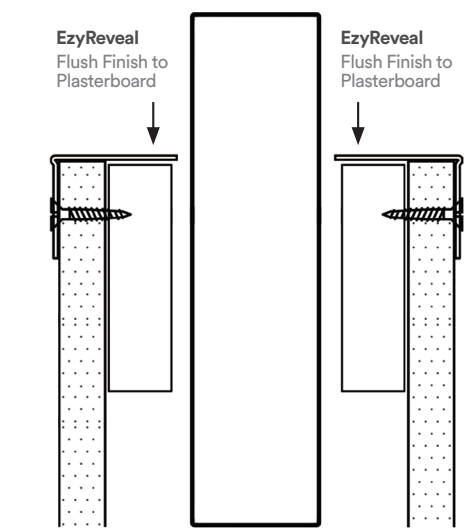

# Installation Detail

Standard Closer Cap

Standard Closer Cap

Contact the team for pricing & samples

---

hello@mbsarchitectural.com.au | 03 9580 7800

**MBS**  
Architectural

Every material. One source.