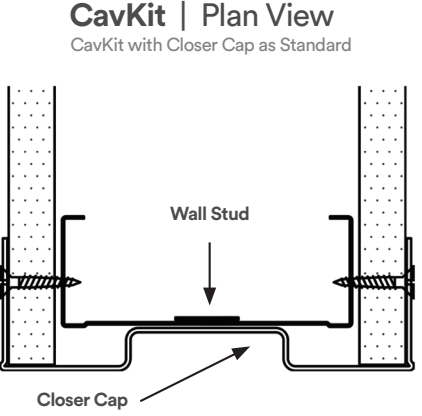

# Installation Detail

Standard Closer Cap

Standard Closer Cap

Contact the team for pricing & samples

---

hello@mbsarchitectural.com.au | 03 9580 7800

**MBS**  
Architectural

Every material. One source.