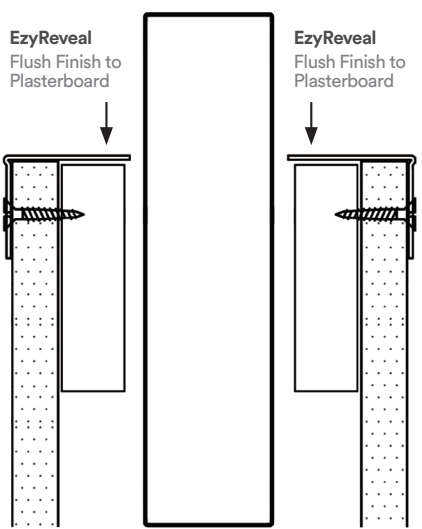

# Installation Detail

Standard Closer Cap

Standard Closer Cap

Contact the team for pricing & samples

---

hello@mbsarchitectural.com.au | 03 9580 7800

**MBS**  
Architectural

Every material. One source.