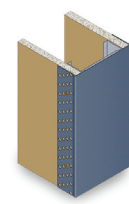

# Installation Detail

Standard Closer Cap

Standard Closer Cap

Contact the team for pricing & samples

---

hello@mbsarchitectural.com.au | 03 9580 7800

**MBS**  
Architectural

Every material. One source.