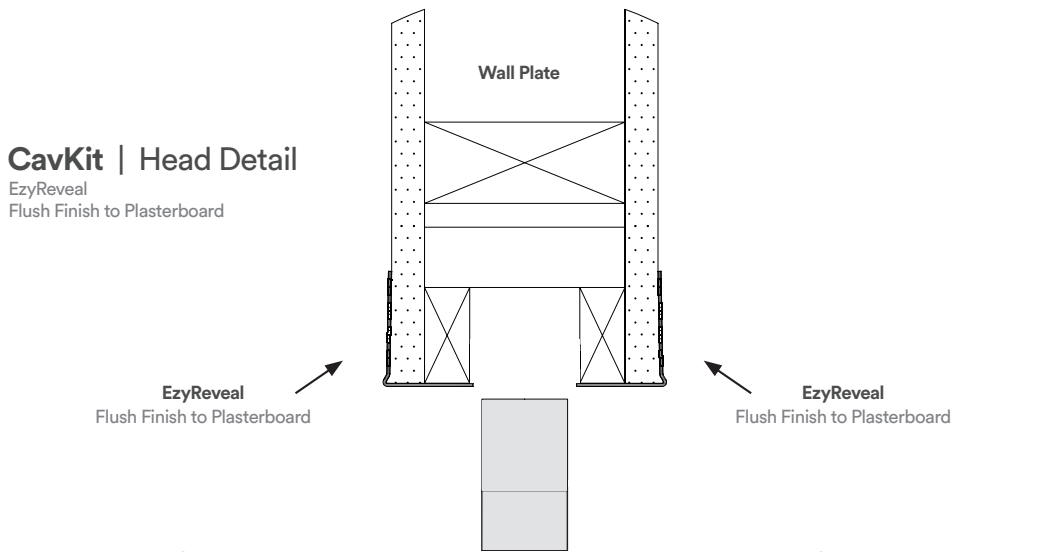

# Installation Detail

Standard Closer Cap

Standard Closer Cap

Contact the team for pricing & samples

---

hello@mbsarchitectural.com.au | 03 9580 7800

**MBS**  
Architectural

Every material. One source.