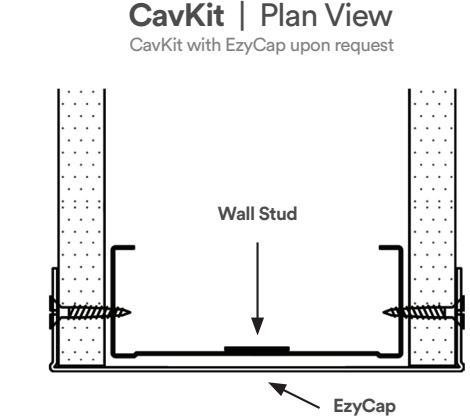

# Installation Detail

Standard Closer Cap

Standard Closer Cap

Contact the team for pricing & samples

---

hello@mbsarchitectural.com.au | 03 9580 7800

**MBS**  
Architectural

Every material. One source.