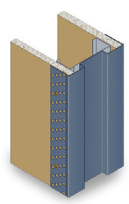

# Installation Detail

Standard Closer Cap

Standard Closer Cap

Contact the team for pricing & samples

---

hello@mbsarchitectural.com.au | 03 9580 7800

**MBS**  
Architectural

Every material. One source.