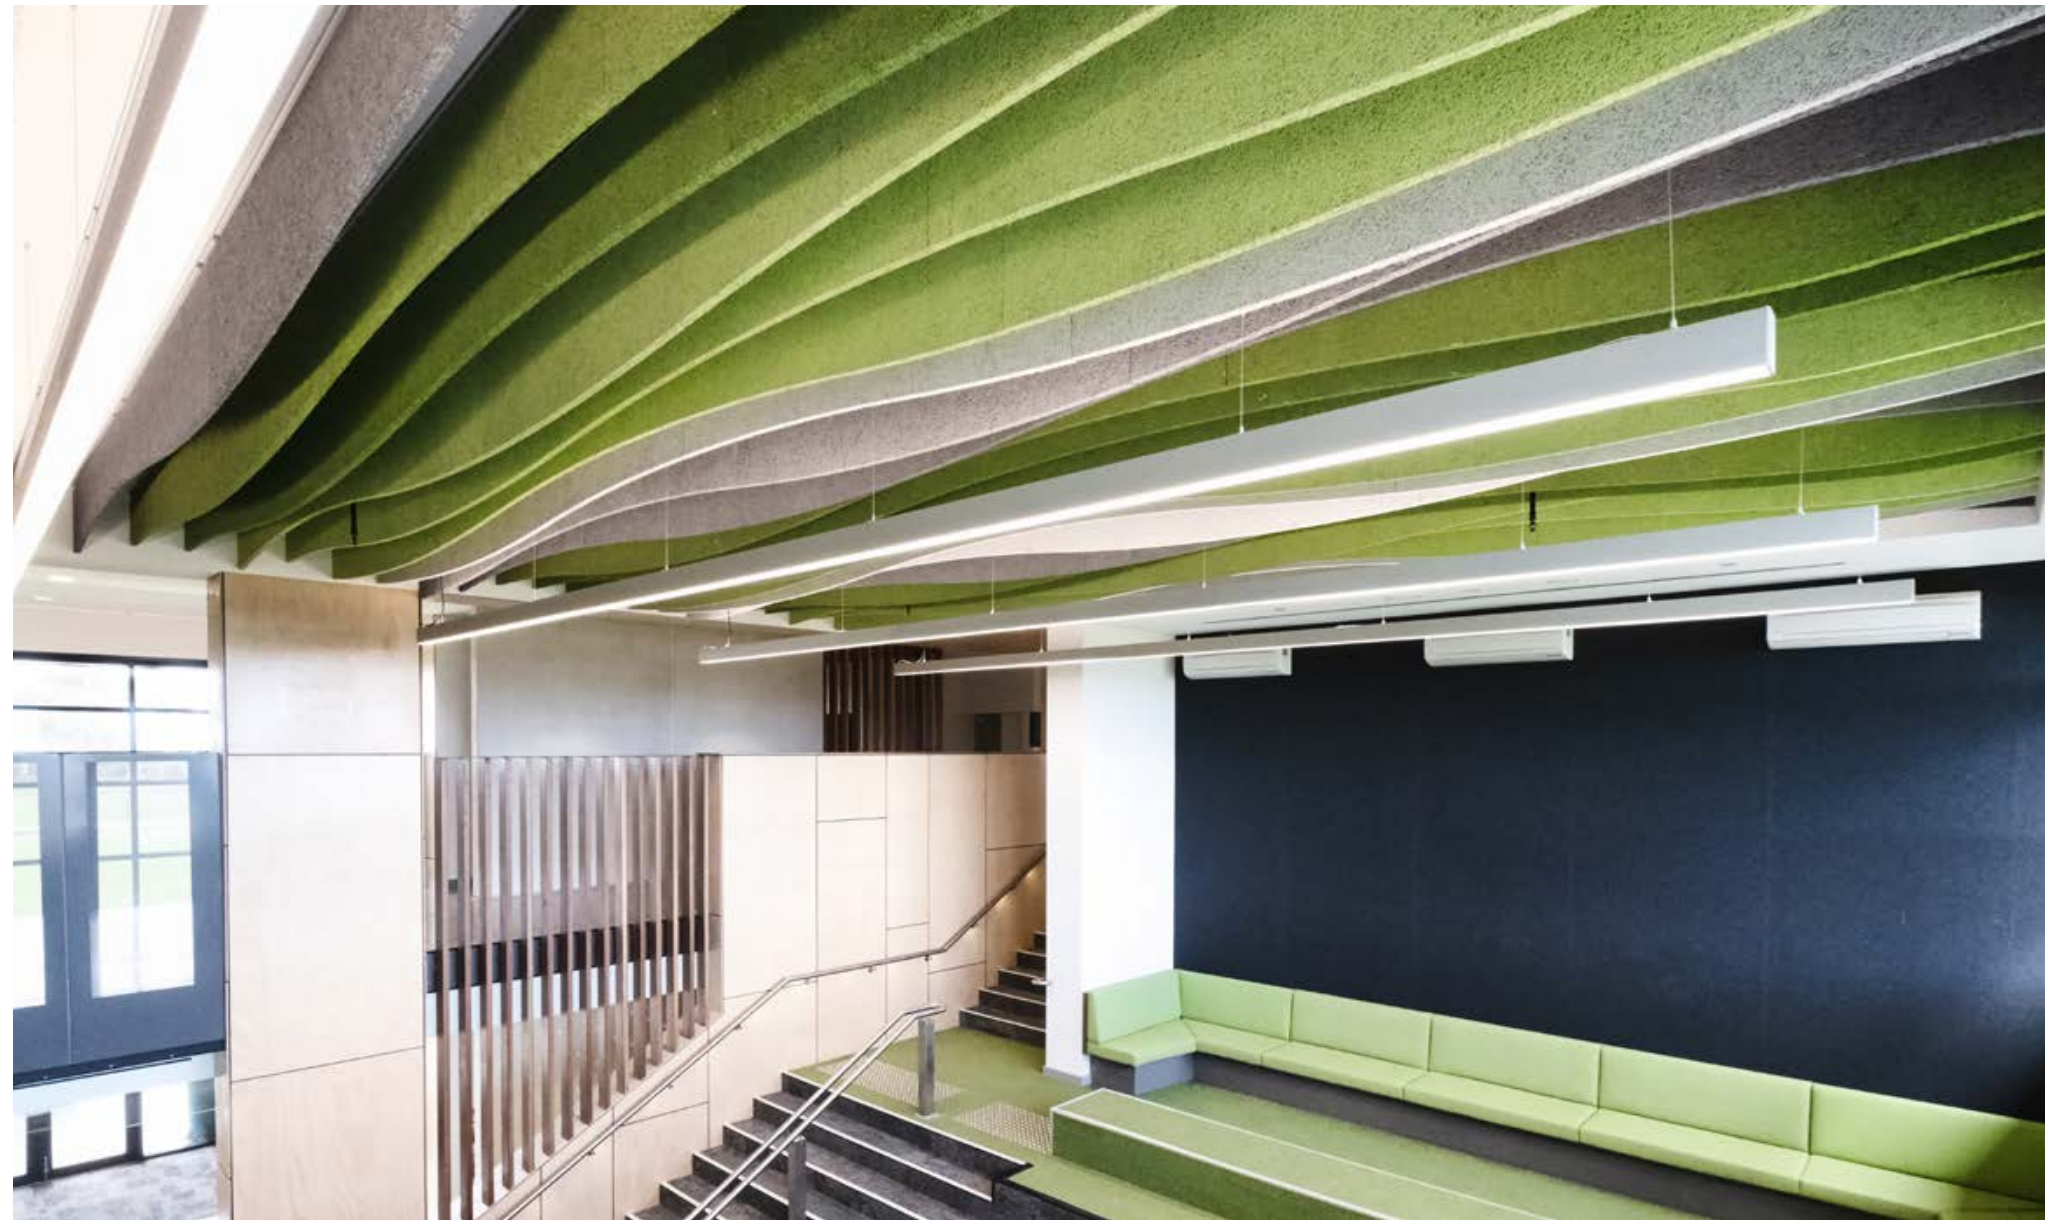

BUILDER
Shape

Geelong Gym

PRODUCT
Apollo Metal Expanded Mesh
Wood Wool Panels

ARCHITECT
Wardle

SECTOR
Education

BUILDER
Lyons Construction

Marvel Stadium

PRODUCT
Bespoke Metal Pan Ceiling

ARCHITECT
Grimshaw

SECTOR
Leisure

BUILDER
John Holland

Iona College

PRODUCT
Wood Wool Curved Baffles
Wood Wool Panels

ARCHITECT
Clarke Hopkins Clarke

SECTOR
Education

BUILDER
CICG