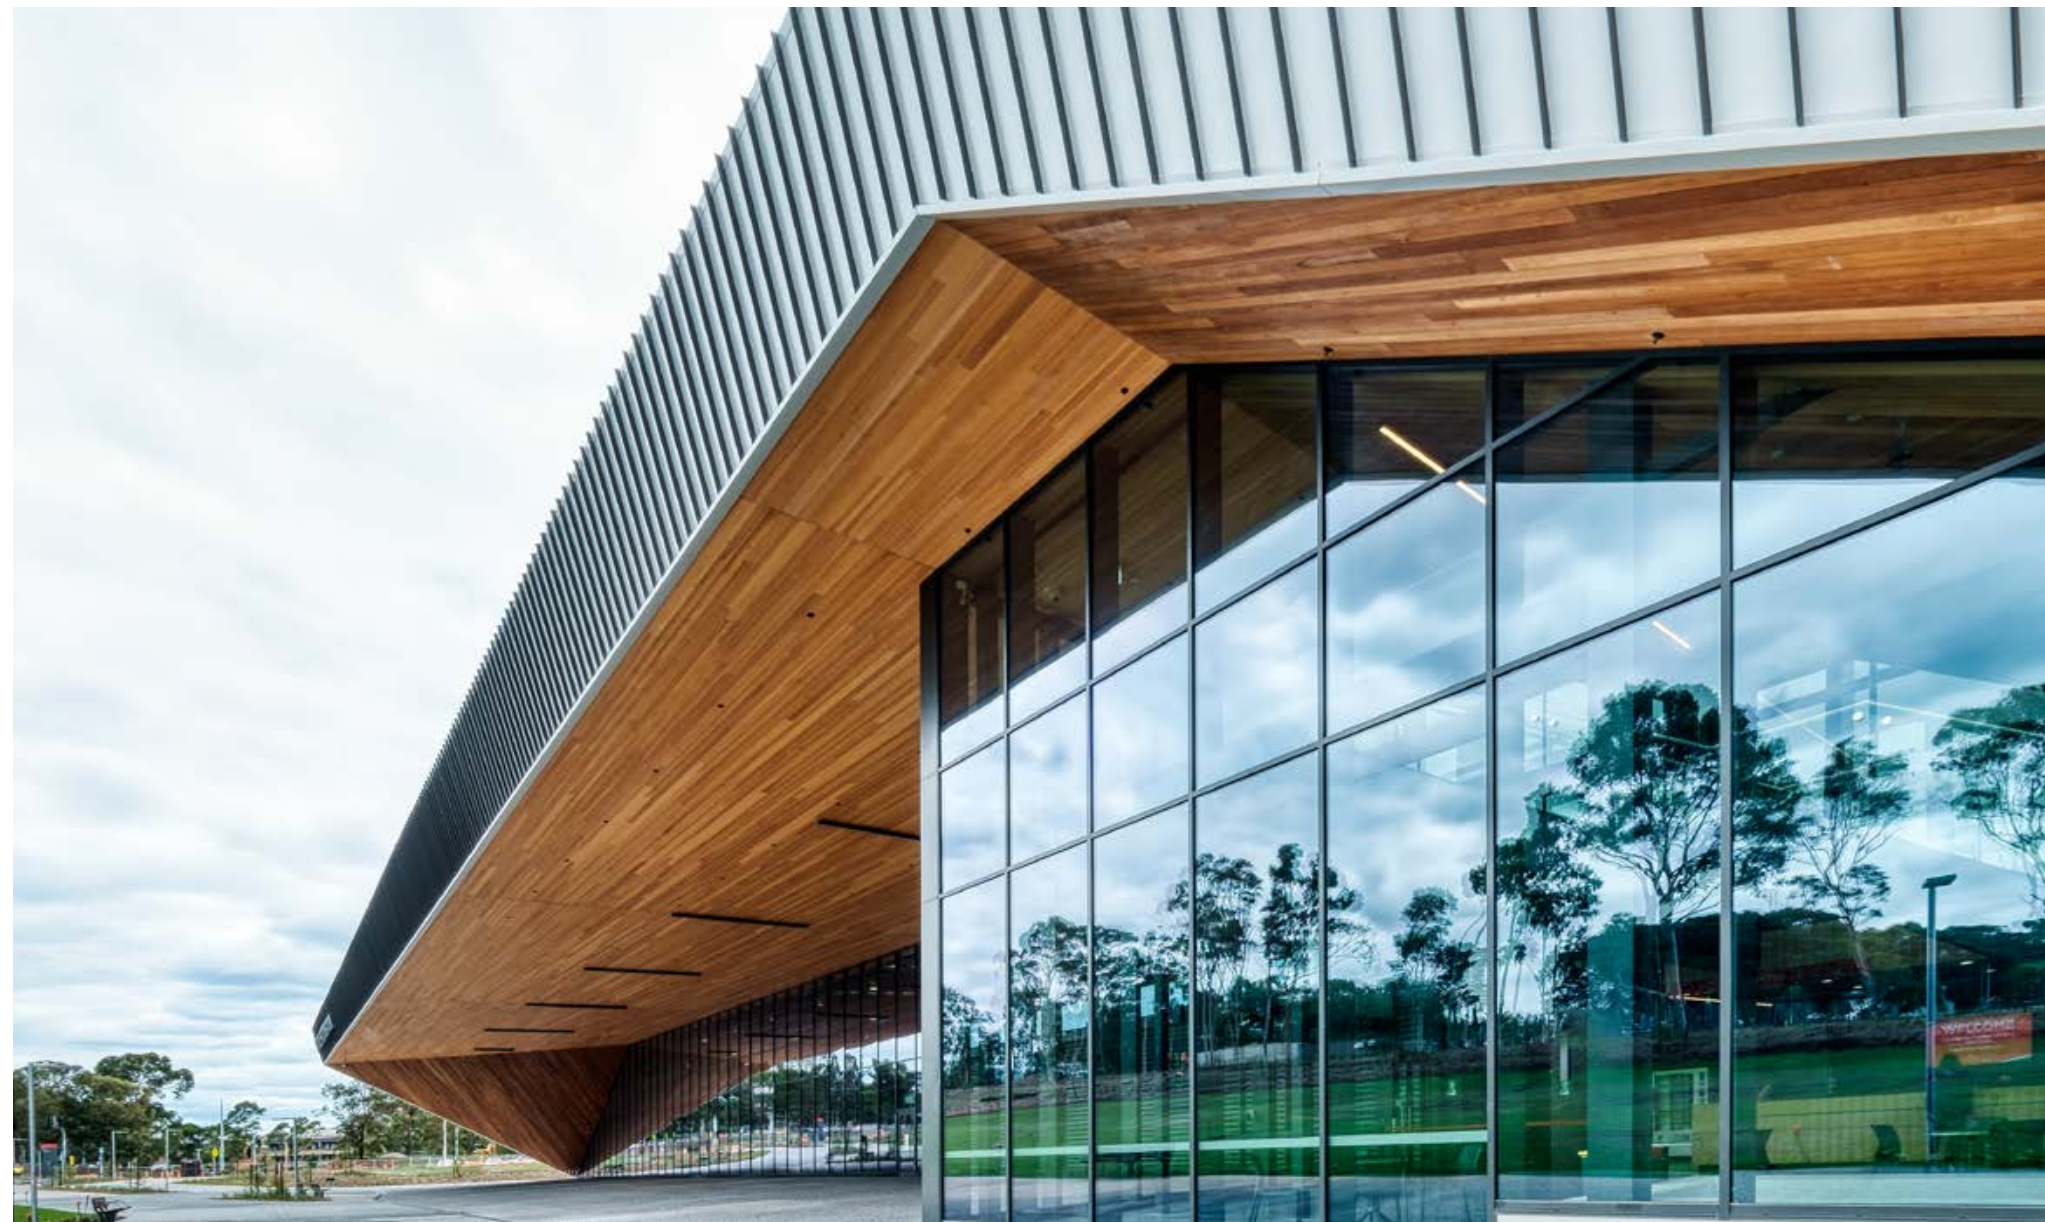

La Trobe University

PRODUCT
Timber Linings

ARCHITECT
Warren & Mahoney

SECTOR
Education

BUILDER
Adco