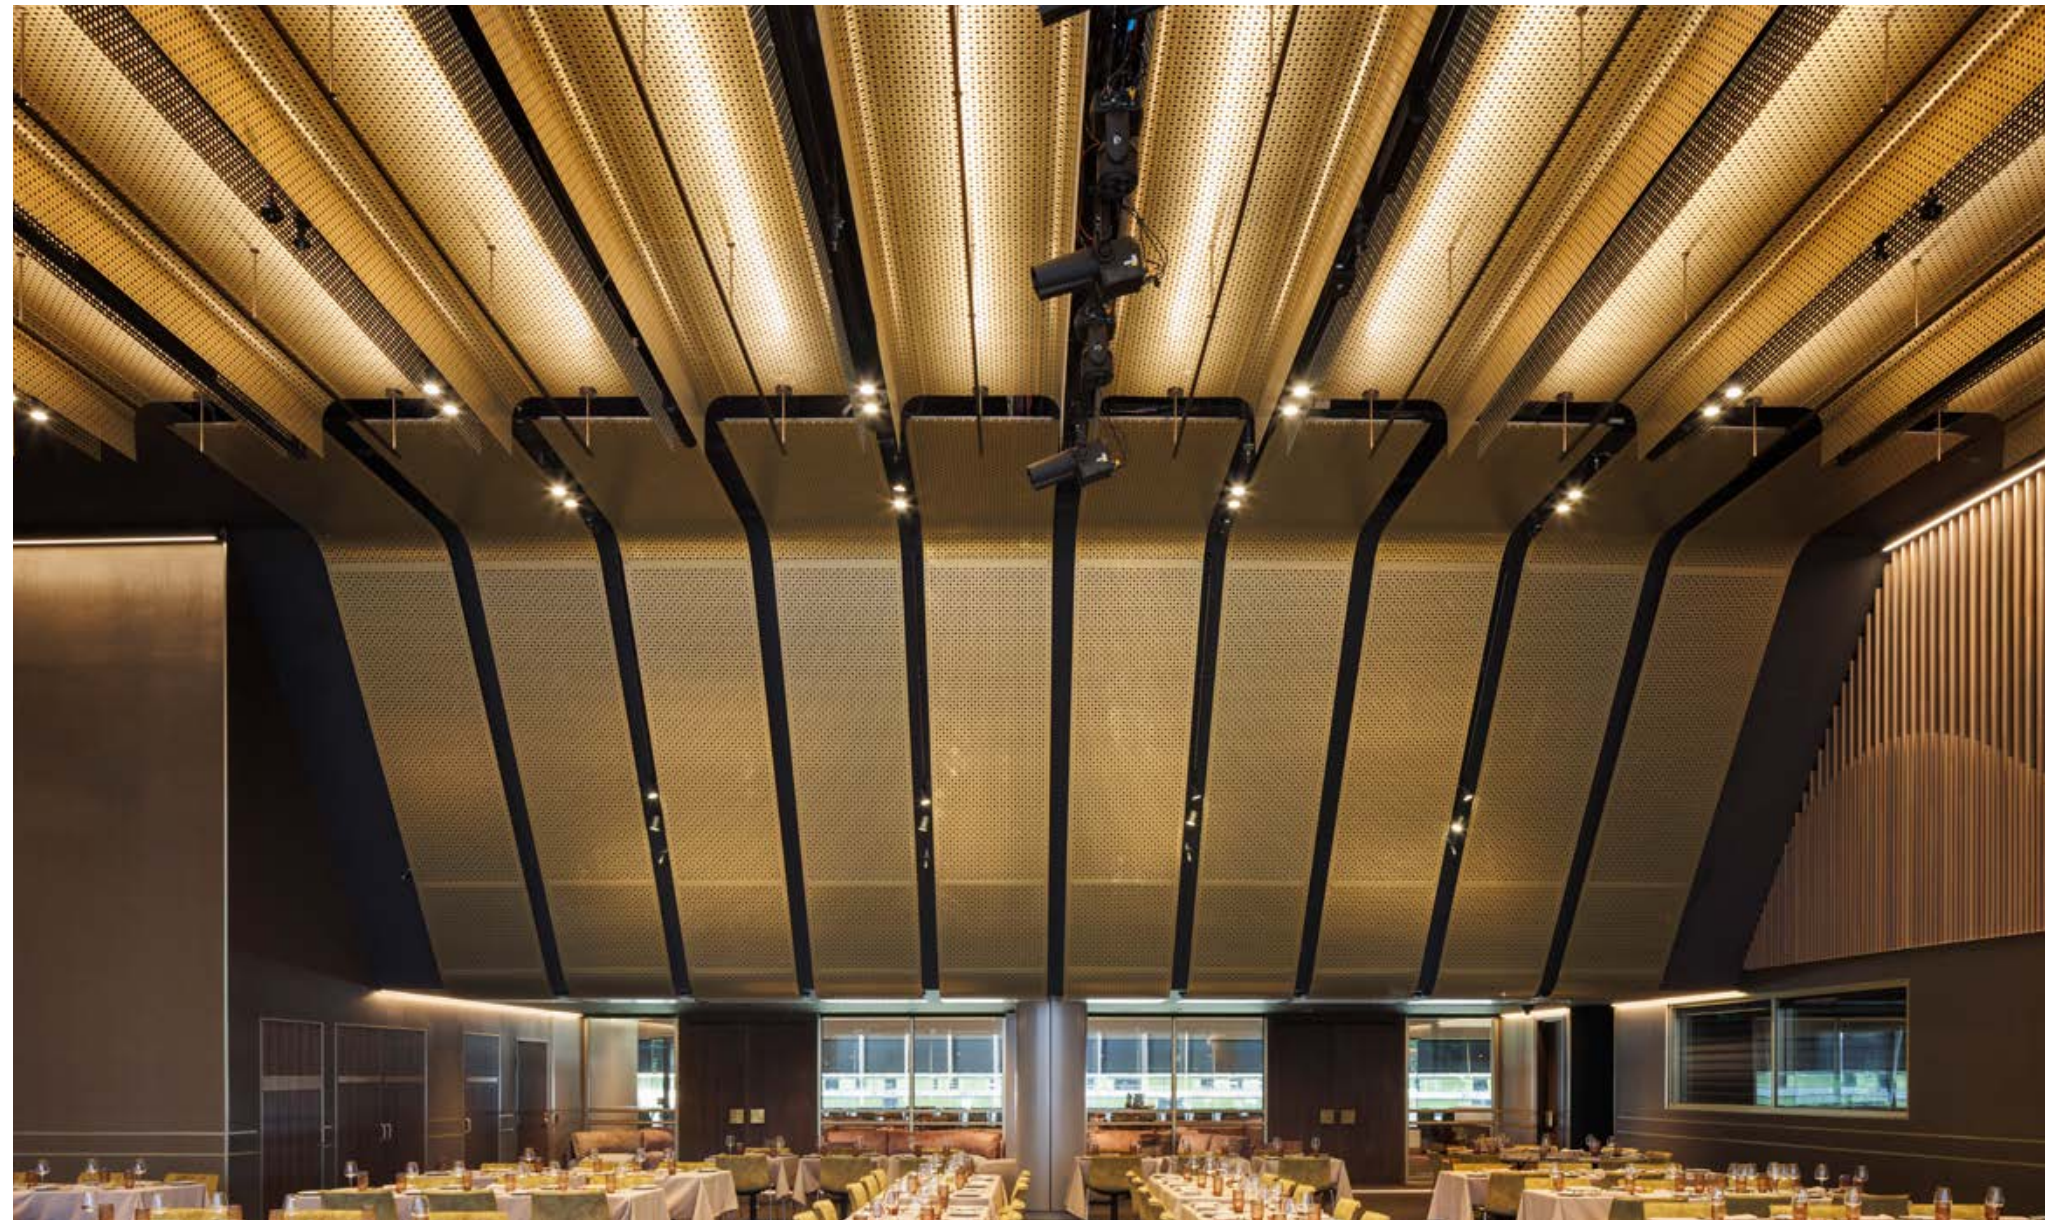

BUILDER
Shape

Geelong Gym

PRODUCT
Apollo Metal Expanded Mesh
Wood Wool Panels

ARCHITECT
Wardle

SECTOR
Education

BUILDER
Lyons Construction

Marvel Stadium

PRODUCT
Bespoke Metal Pan Ceiling