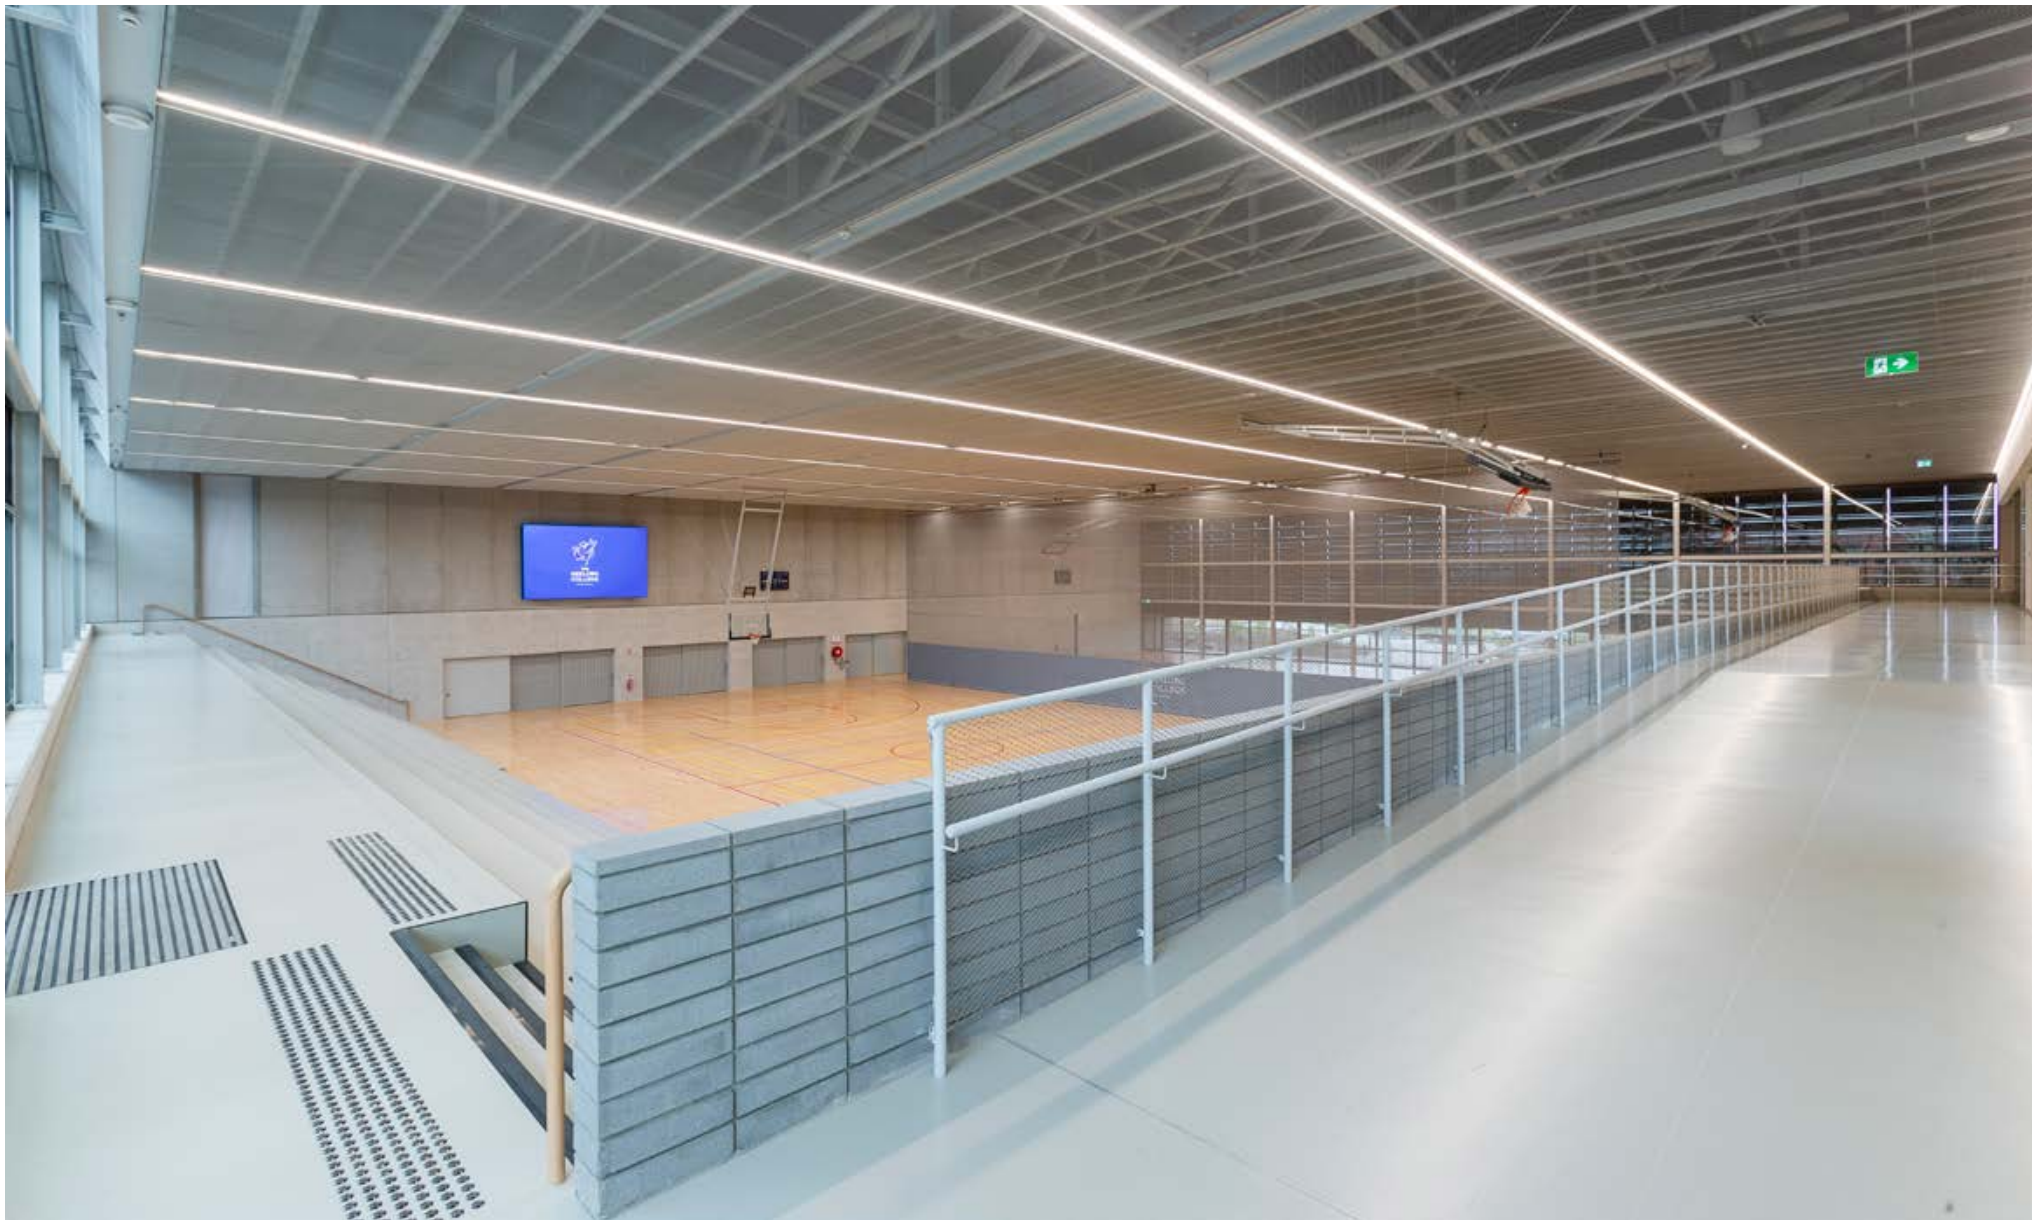

BUILDER
Shape

Geelong Gym

PRODUCT
Apollo Metal Expanded Mesh
Wood Wool Panels

ARCHITECT
Wardle

SECTOR
Education

BUILDER
Lyons Construction

Marvel Stadium

PRODUCT
Bespoke Metal Pan Ceiling