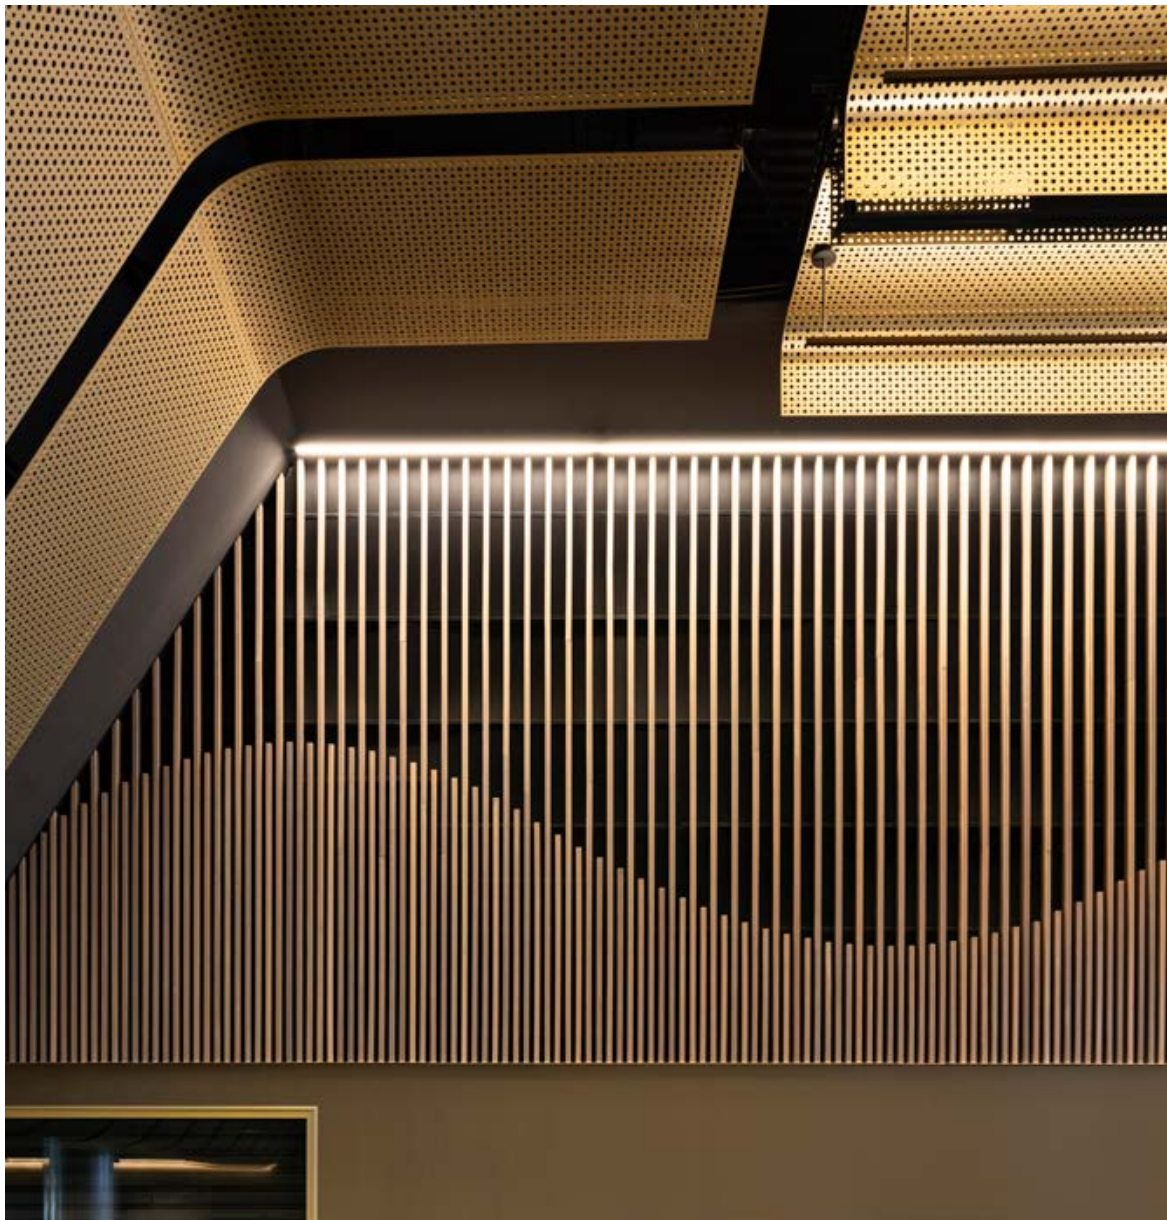

BUILDER
Shape

Geelong Gym

PRODUCT
Apollo Metal Expanded Mesh
Wood Wool Panels

ARCHITECT
Wardle

SECTOR
Education

BUILDER
Lyons Construction

Marvel Stadium

PRODUCT
Bespoke Metal Pan Ceiling

ARCHITECT
Grimshaw

SECTOR
Leisure

BUILDER
John Holland

Iona College

PRODUCT
Wood Wool Curved Baffles
Wood Wool Panels

ARCHITECT
Clarke Hopkins Clarke

SECTOR
Education

BUILDER
CICG