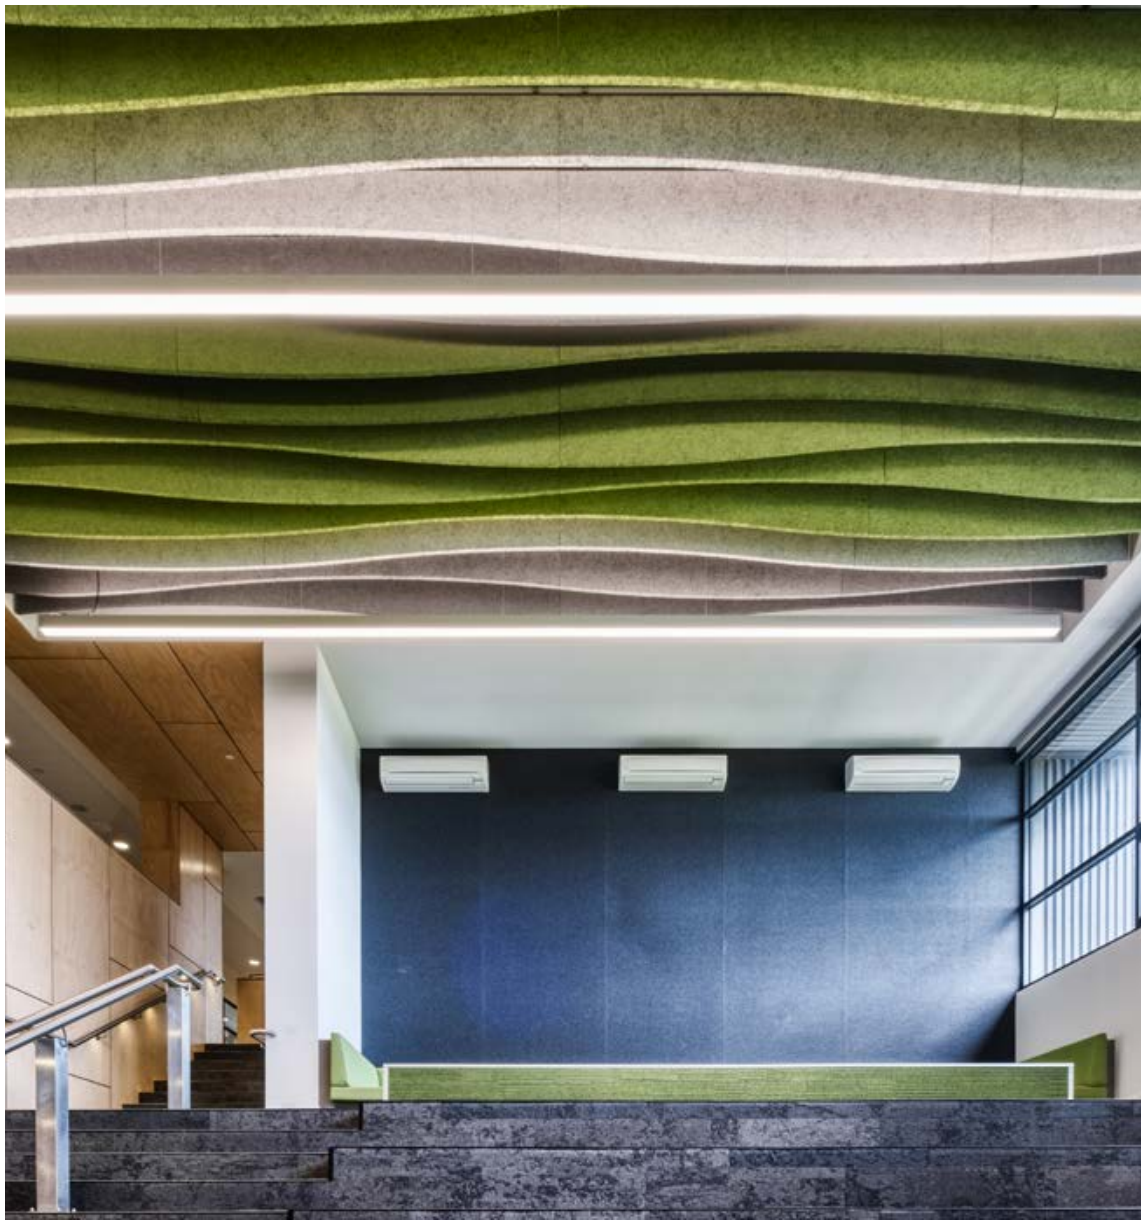

BUILDER
Shape

Geelong Gym

PRODUCT
Apollo Metal Expanded Mesh
Wood Wool Panels

ARCHITECT
Wardle

SECTOR
Education

BUILDER
Lyons Construction

Marvel Stadium

PRODUCT
Bespoke Metal Pan Ceiling

ARCHITECT
Grimshaw

SECTOR
Leisure

BUILDER
John Holland

Iona College

PRODUCT
Wood Wool Curved Baffles
Wood Wool Panels

ARCHITECT
Clarke Hopkins Clarke

SECTOR
Education

BUILDER
CICG