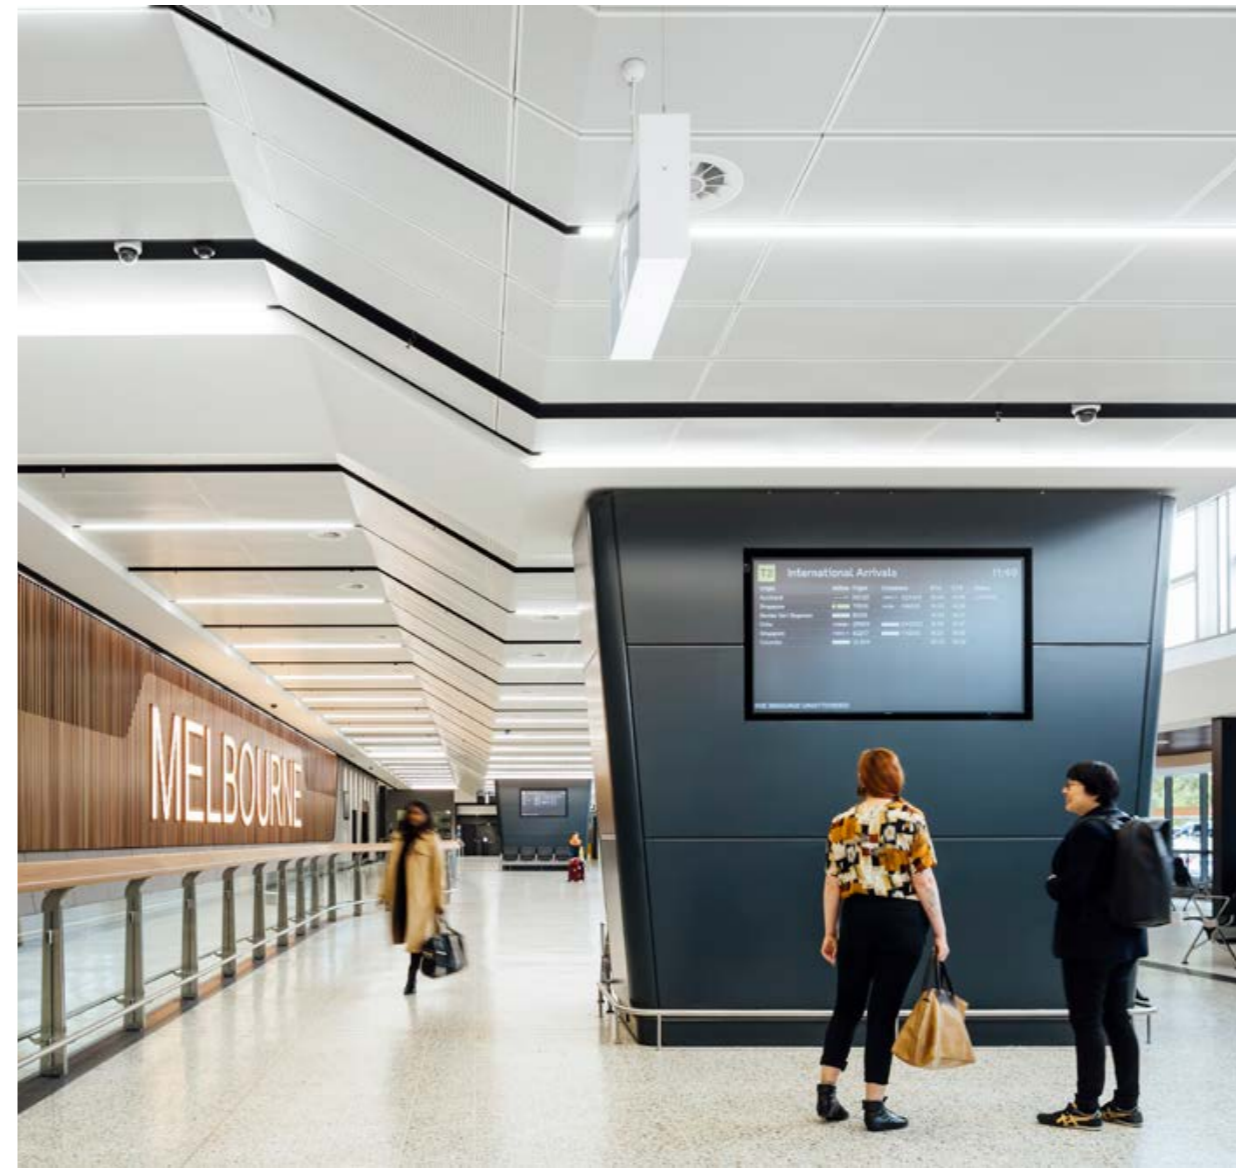

## Terminal 2, Melbourne Airport

PRODUCT  
SAS Hook-On Metal Pan Ceiling

ARCHITECT  
Grimshaw

SECTOR  
Infrastructure

BUILDER  
Lendlease