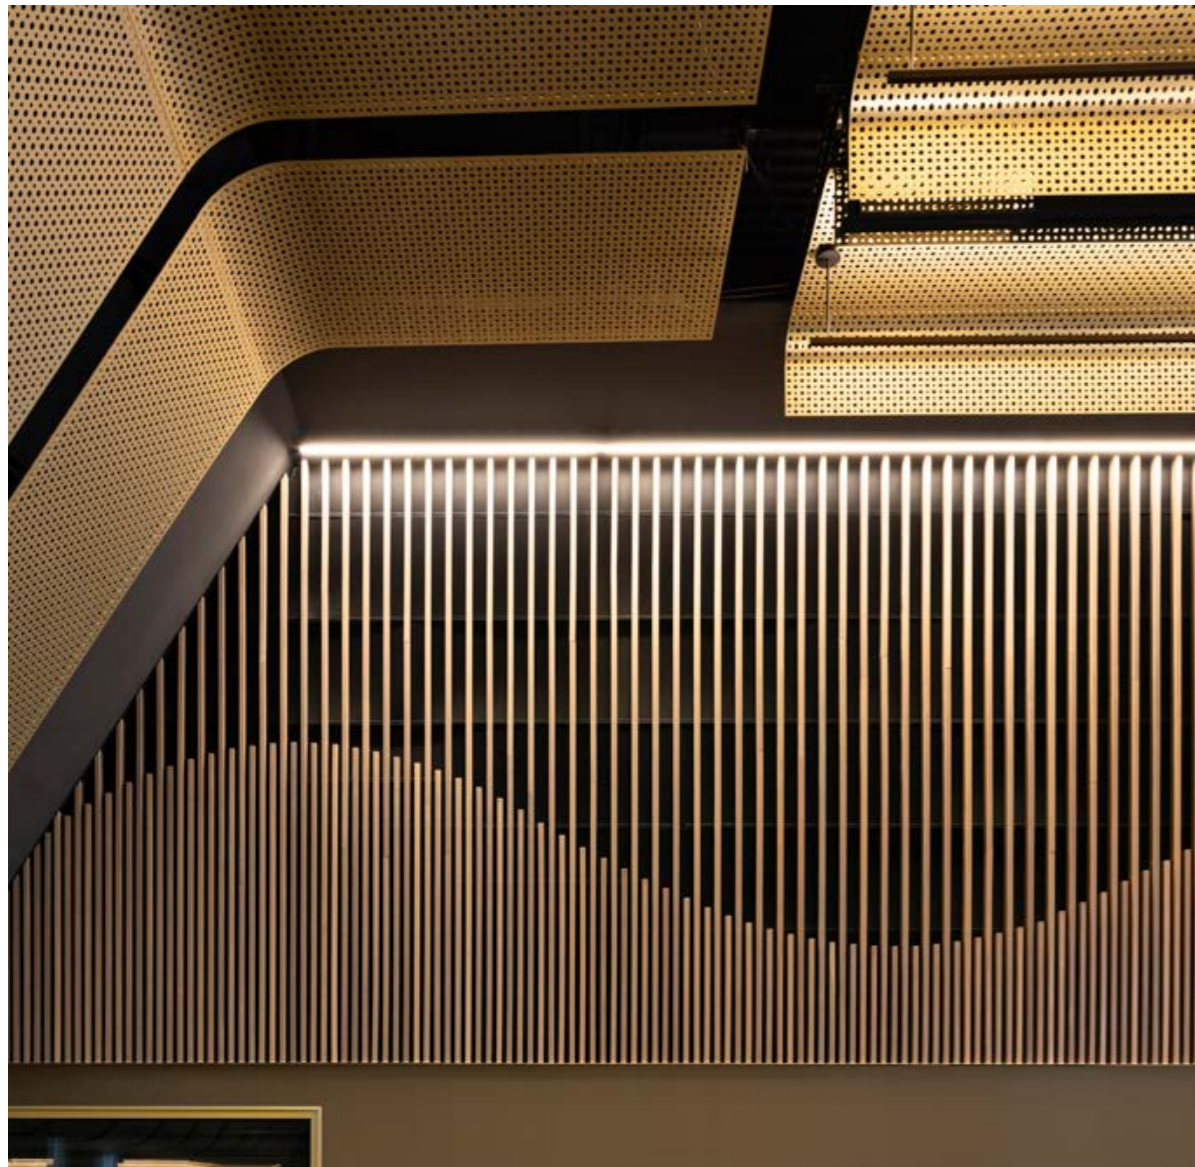

## Geelong Gym

PRODUCT  
Apollo Metal Expanded Mesh  
Wood Wool Panels

ARCHITECT  
Wardle

SECTOR  
Education

BUILDER  
Lyons Construction

## Marvel Stadium

PRODUCT  
Bespoke Metal Pan Ceiling

ARCHITECT  
Grimshaw

SECTOR  
Leisure

BUILDER  
John Holland