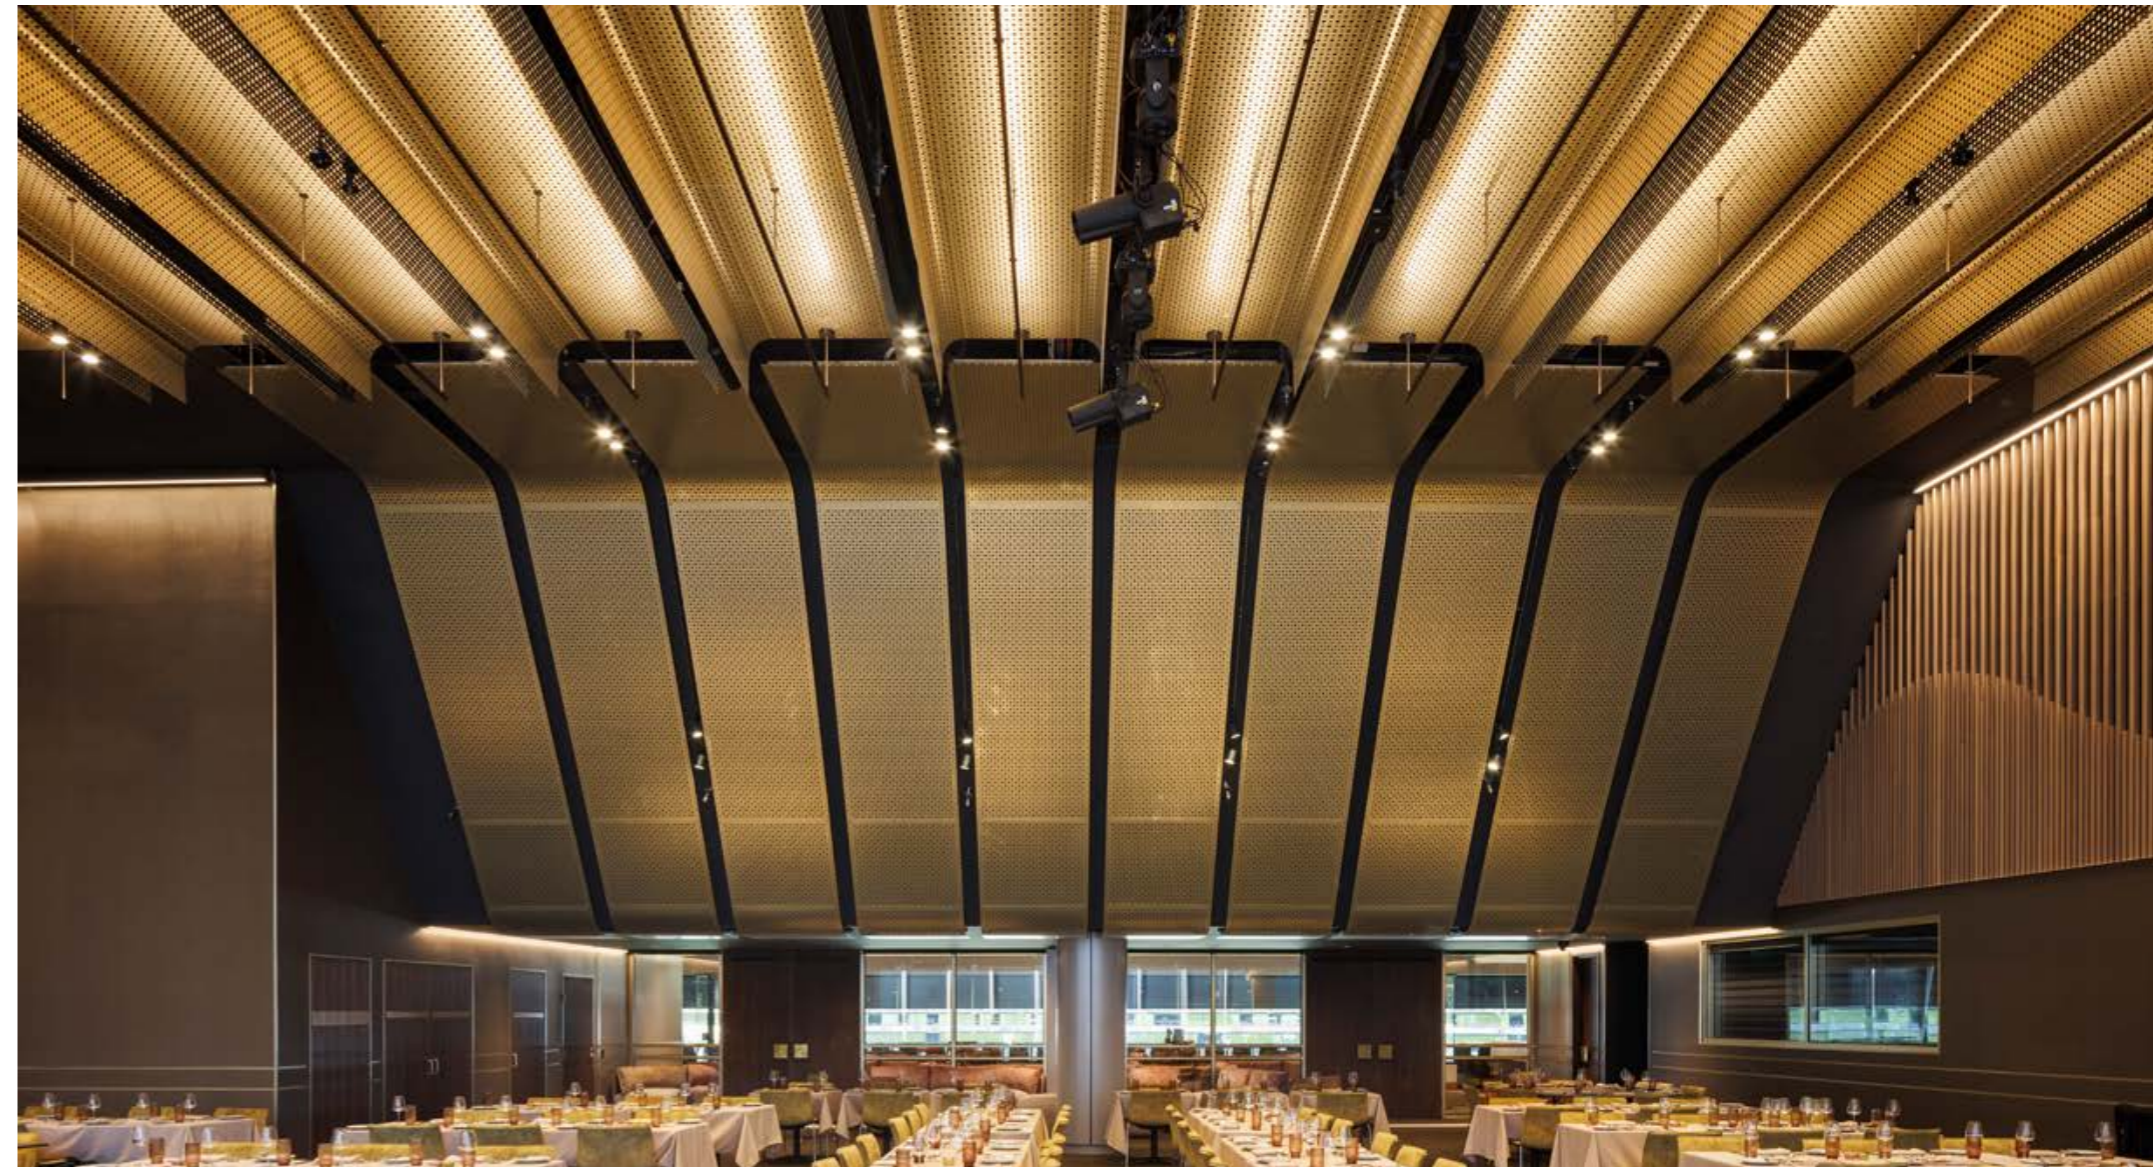

## Geelong Gym

PRODUCT  
Apollo Metal Expanded Mesh  
Wood Wool Panels

ARCHITECT  
Wardle

SECTOR  
Education

BUILDER  
Lyons Construction