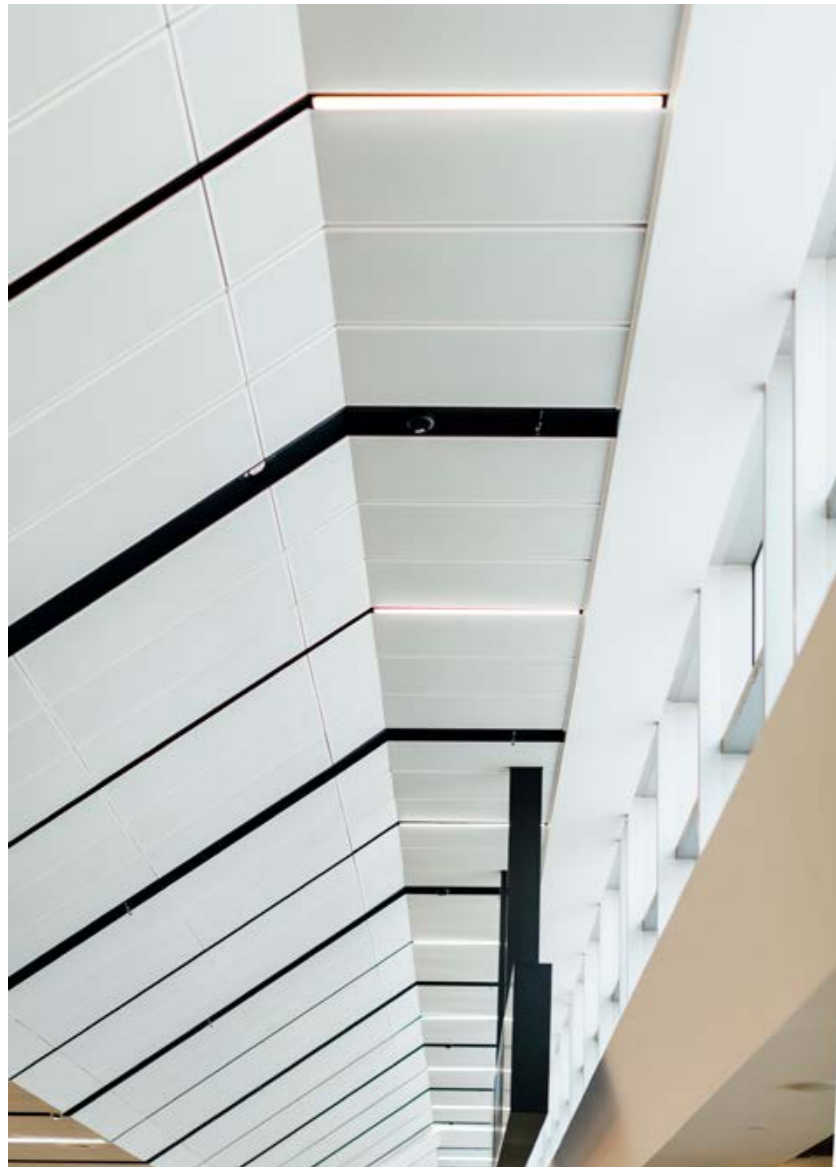

## Terminal 2, Melbourne Airport

PRODUCT  
SAS Hook-On Metal Pan Ceiling

ARCHITECT  
Grimshaw

SECTOR  
Infrastructure

BUILDER  
Lendlease