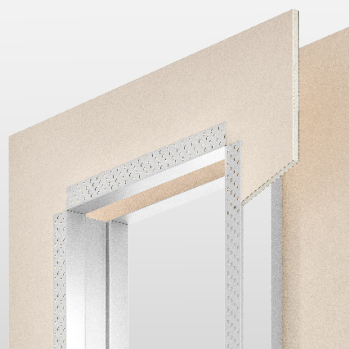

SRC

Single Rebate

ISD

Inswing Door

SlideSet

Flush Cavity Slider System

CavKit

Cavity Slider Trim Kit

EzyDor

Premium Doors

EzyJamb
SRC | Single Rebate

- All frames include hinges (Herline or RY-60 Concealed), a latch plate & screws
- 1020mm latch height

Suits 35mm Doors / 90mm Wall

Part no.	Door Size	Door Thickness	Wall Thickness	Hand	Hinge	Hinge Qty
SRCQS-2040-820-D35-W90-HSS-RH	2040 x 820	35mm	90mm	RH	Herline SS	2
SRCQS-2040-820-D35-W90-HSS-LH	2040 x 820	35mm	90mm	LH	Herline SS	2
SRCQS-2340-820-D35-W90-HSS-RH	2340 x 820	35mm	90mm	RH	Herline SS	3
SRCQS-2340-820-D35-W90-HSS-LH	2340 x 820	35mm	90mm	LH	Herline SS	3
SRCQS-2040-920-D35-W90-HSS-RH	2040 x 920	35mm	90mm	RH	Herline SS	2
SRCQS-2040-920-D35-W90-HSS-LH	2040 x 920	35mm	90mm	LH	Herline SS	2
SRCQS-2340-920-D35-W90-HSS-RH	2340 x 920	35mm	90mm	RH	Herline SS	3
SRCQS-2340-920-D35-W90-HSS-LH	2340 x 920	35mm	90mm	LH	Herline SS	3

Suits 35mm Doors / 110mm Wall

Part no.	Door Size	Door Thickness	Wall Thickness	Hand	Hinge	Hinge Qty
SRCQS-2040-820-D35-W110-HSS-RH	2040 x 820	35mm	110mm	RH	Herline SS	2
SRCQS-2040-820-D35-W110-HSS-LH	2040 x 820	35mm	110mm	LH	Herline SS	2
SRCQS-2340-820-D35-W110-HSS-RH	2340 x 820	35mm	110mm	RH	Herline SS	3
SRCQS-2340-820-D35-W110-HSS-LH	2340 x 820	35mm	110mm	LH	Herline SS	3
SRCQS-2040-870-D35-W110-HSS-RH	2040 x 870	35mm	110mm	RH	Herline SS	2
SRCQS-2040-870-D35-W110-HSS-LH	2040 x 870	35mm	110mm	LH	Herline SS	2
SRCQS-2340-870-D35-W110-HSS-RH	2340 x 870	35mm	110mm	RH	Herline SS	3
SRCQS-2340-870-D35-W110-HSS-LH	2340 x 870	35mm	110mm	LH	Herline SS	3
SRCQS-2340-920-D35-W110-HSS-RH	2340 x 920	35mm	110mm	RH	Herline SS	3
SRCQS-2340-920-D35-W110-HSS-LH	2340 x 920	35mm	110mm	LH	Herline SS	3