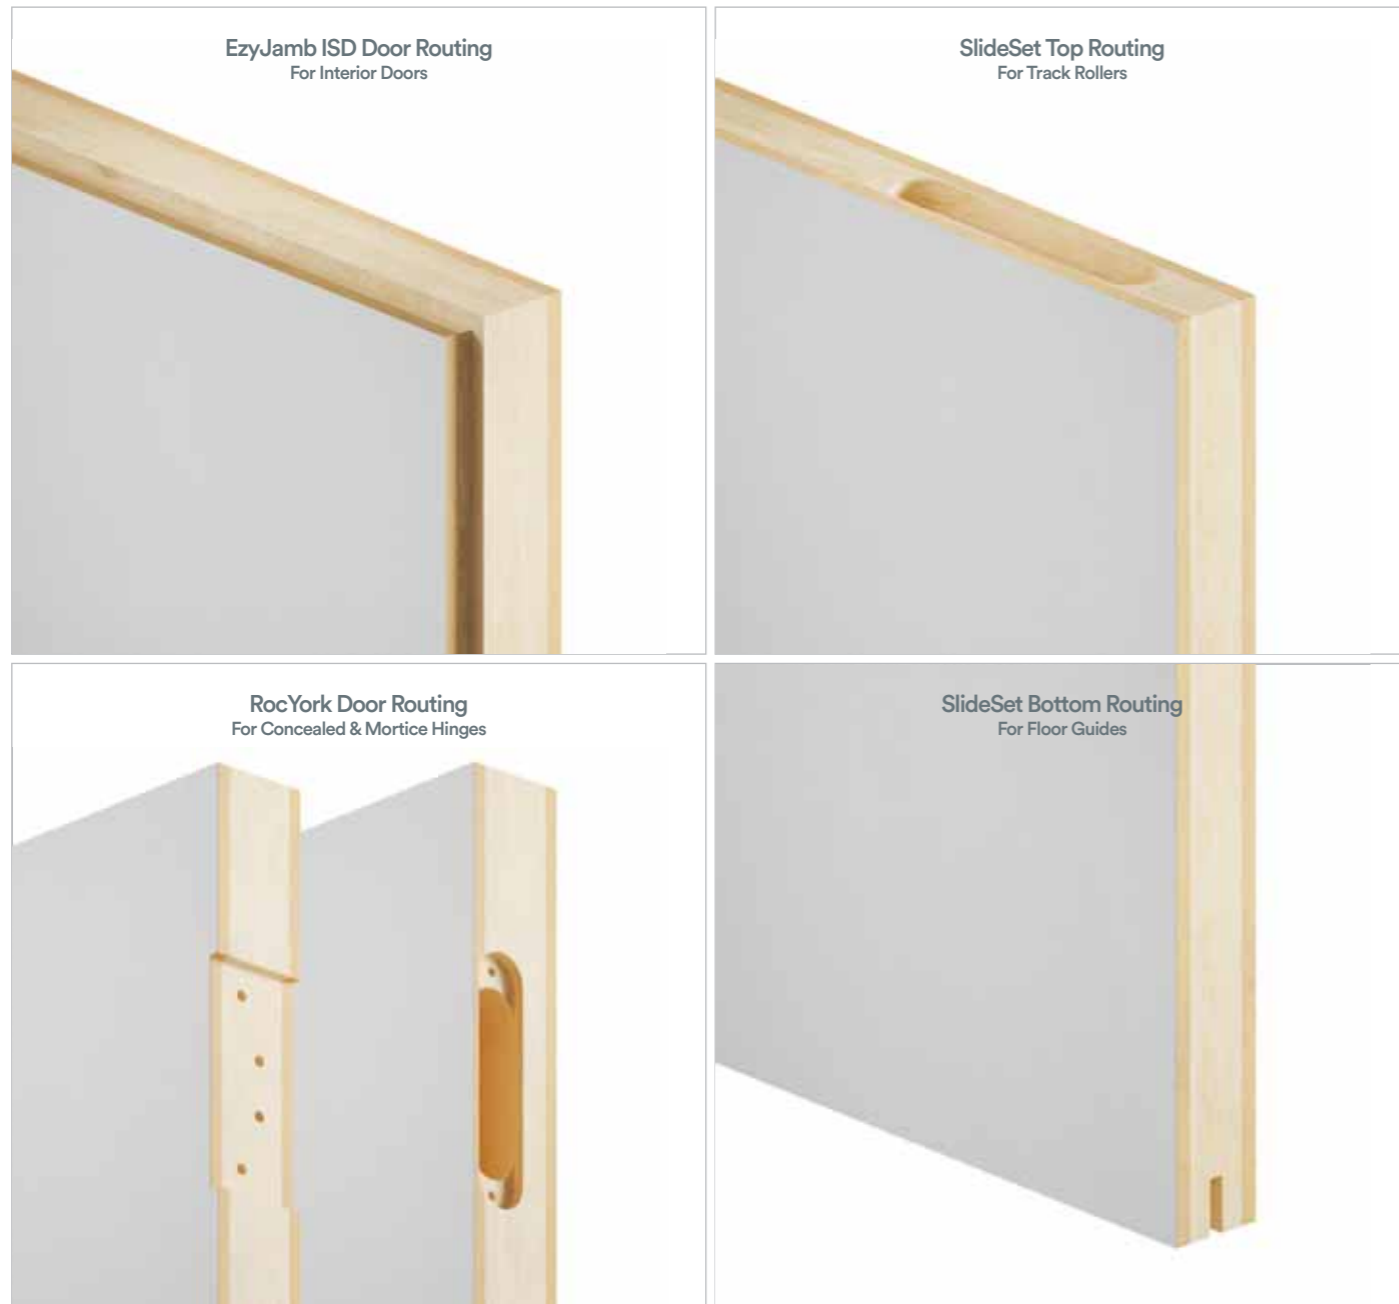

i Custom sizes available on request.

The flush finish aesthetic coated for exterior durability.

Specification Details

Door Height	2040mm / 2340mm	<i>(Custom heights also available)</i>
Door Widths	420 - 1200mm	<i>(Custom widths also available)</i>
Door Thickness	40mm	3.2mm weather resistant skin 42mm x 33mm pine frame 33mm chipboard core
Features	2 Glass Options - Clear / Translucent (Frosted)	

i Custom sizes available on request, not available with EzyJamb Door Frames.

Door Options

EzyDor | Door Style

EzyDor | Door Preparation

EzyDor | Additional Door Options

1 EzyDor Entrance Doors not available with EzyJamb Door Frames or RocYork Door Hinges