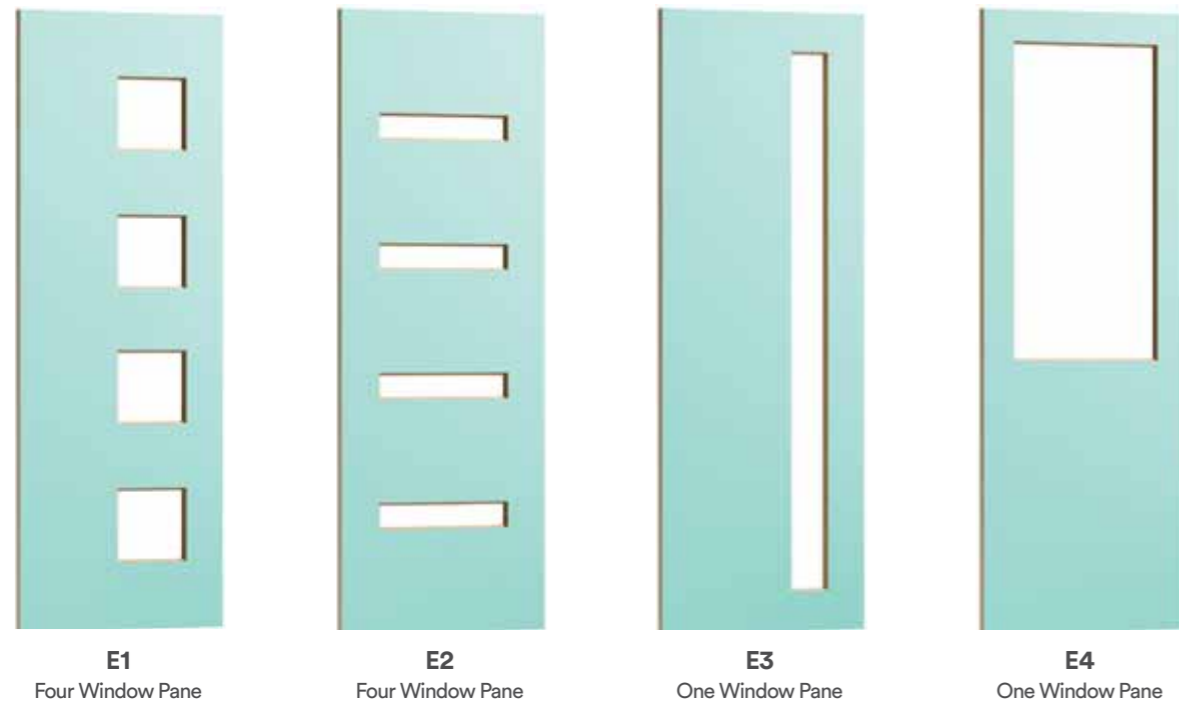

The flush finish aesthetic coated for exterior durability.

Specification Details

Door Height	2040mm / 2340mm	<i>(Custom heights also available)</i>
Door Widths	420 - 1200mm	<i>(Custom widths also available)</i>
Door Thickness	40mm	3.2mm weather resistant skin 42mm x 33mm pine frame 33mm chipboard core
Features	2 Glass Options - Clear / Translucent (Frosted)	

i Custom sizes available on request, not available with EzyJamb Door Frames.