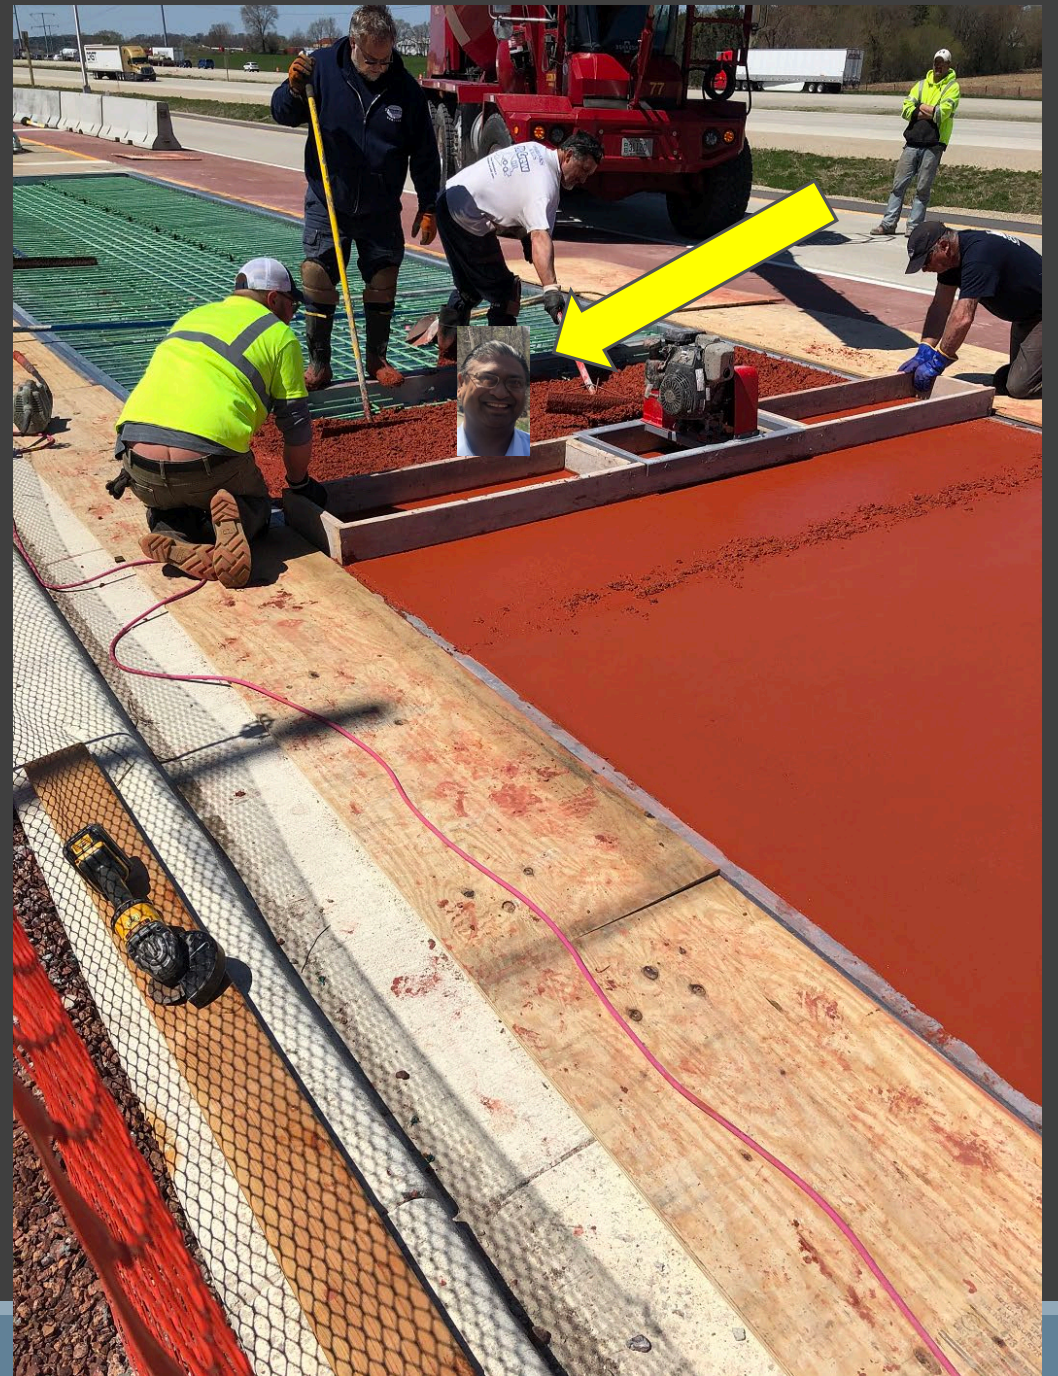

# Madison & Kenosha SWEF

---

STATIC SCALE REPLACEMENTS

2020-03-31 17:59:00  
-89.22421 +43.00872

MADISON SWEF – MAY 2020

KENOSHA SWEF – JUNE 2020