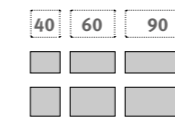

PRODUCT DETAILS FLEX

6 HEIGHTS UPRIGHT

76 / 116 / 146 / 186 / 216 / 256 cm (total height incl. base plate)

3 BREITEN

40 / 60 / 90 cm (TV element widths 90 / 100 / 110 / 120 cm)

2 DEPTHS

28 / 36 cm

2 VARIETIES

	Matt lacquer	High gloss
Standard element	•	
Door element	•	
TV element	•	
Insert door	•	•
Insert drawer	•	•
Insert flap	•	•
Insert open	•	•
Interior box	•	•
Hifi insert	•	•
Office desk	•	

ACCESSORIES

Shelf
Shelf for open element
Interior drawer behind door
Interior drawer in drawer
Cable opening
Cable ducts
Back wall cut-out

CUSTOMIZED VERSION

Reducing height
Reducing depth
Corner panel
Lacquer of your choice

ELEMENTS

STANDARD ELEMENT

DOOR ELEMENT

TV ELEMENT

INSERT PROTRUDING

DOOR

DRAWER

FLAP

OPEN

OFFICE DESK²

Inserts can be selected individually for standard elements. Depth 40.5 / 48.5 cm.

1) Doors W 40 / 60 cm are single doors, doorstop can be chosen. Double doors with a total width of 90 cm are divided symmetrically.

2) Supernatant desktop 24 cm.

INTERIOR BOX

DOOR

DRAWER

Interior boxes are flush and occupy 2/3 of the compartment width. Pre-assembled doorstop right, box pivoted.

HIFI INSERT FOR TV ELEMENT

INSERT A OPEN / DRAWER

INSERT B FLAP / DRAWER