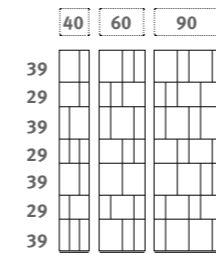

PRODUCT DETAILS FLEX

6 HEIGHTS UPRIGHT

76 / 116 / 146 / 186 / 216 / 256 cm (total height incl. base plate)

3 BREITEN

40 / 60 / 90 cm (TV element widths 90 / 100 / 110 / 120 cm)

2 DEPTHS

28 / 36 cm

2 VARIETIES

	Matt lacquer	High gloss
Standard element	•	
Door element	•	
TV element	•	
Insert door	•	•
Insert drawer	•	•
Insert flap	•	•
Insert open	•	•
Interior box	•	•
Hifi insert	•	•
Office desk	•	

ACCESSORIES

Shelf
Shelf for open element
Interior drawer behind door
Interior drawer in drawer
Cable opening
Cable ducts
Back wall cut-out

CUSTOMIZED VERSION

Reducing height
Reducing depth
Corner panel
Lacquer of your choice

ELEMENTS

STANDARD ELEMENT