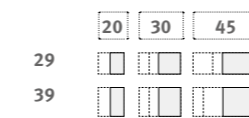

INTERIOR BOX

DOOR