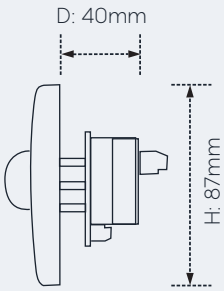

Product Dimensions

CTRL 30