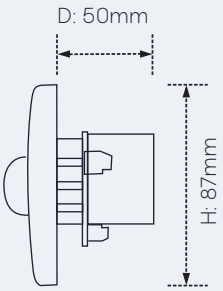

# Technical Specifications

Unit	CTRL 30	CTRL 60	CTRL 120
Rated Power:	30W	60W	120W
Controlling Power Range:	0.5W~30W	0.5W~60W	0.5W~120W
Volume Control:	5 Degree (OFF, -18dB, -12dB, -6dB, 0dB)		
Adjustment:	Transformer		
Force Cut Function:	With Out Force Cut Function		
Wiring Method:	Phoenix. Input: HOT, COM. Output: SPK+, SPK-		
Material:	Panel: ABS		
Color:	Bright White		
Operate Temp & Humidity:	-20°C~55°C, <95%		
Dimension (DxWxH):	40x87x87mm	50x87x87mm	50x87x87mm
Net Weight:	157g	317g	503g
Install Junction Box:	Stander Chinese-style WM or WA86 or 75 Junction Box		
Gross Weight:	5kg, 24pcs	8.5kg, 24pcs	9.5kg, 24pcs
Packing Dimensions:	0.0216CBM, 40(W) x 18(H) x 30(D) cm, 24pcs		

# Product Dimensions

CTRL 30

CTRL 60

CTRL 120

Rear Dimension