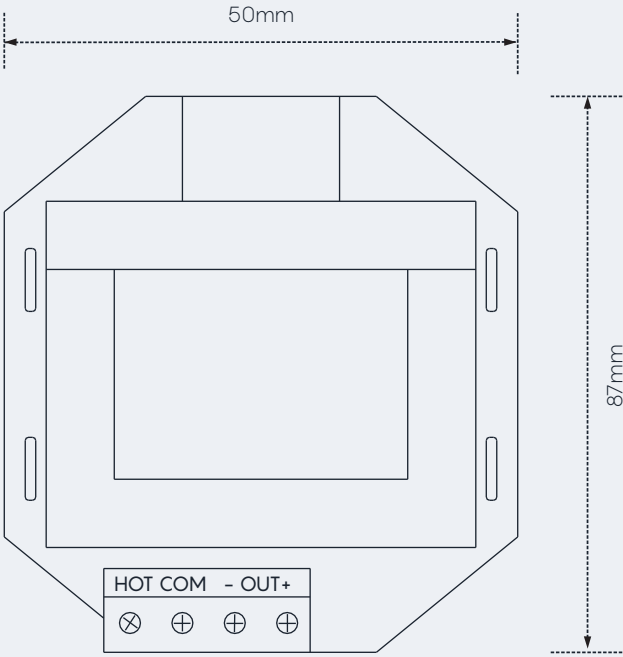

# Technical Specifications

Unit	CTRL 30	CTRL 60	CTRL 120
Rated Power:	30W	60W	120W
Controlling Power Range:	0.5W~30W	0.5W~60W	0.5W~120W
Volume Control:	5 Degree (OFF, -18dB, -12dB, -6dB, 0dB)		
Adjustment:	Transformer		
Force Cut Function:	With Out Force Cut Function		
Wiring Method:	Phoenix. Input: HOT, COM. Output: SPK+, SPK-		
Material:	Panel: ABS		
Color:	Bright White		
Operate Temp & Humidity:	-20°C~55°C, <95%		
Dimension (DxWxH):	40x87x87mm	50x87x87mm	50x87x87mm
Net Weight:	157g	317g	503g
Install Junction Box:	Stander Chinese-style WM or WA86 or 75 Junction Box		
Gross Weight:	5kg, 24pcs	8.5kg, 24pcs	9.5kg, 24pcs
Packing Dimensions:	0.0216CBM, 40(W) x 18(H) x 30(D) cm, 24pcs		

# Product Dimensions

CTRL 30

CTRL 60

CTRL 120

Rear Dimension