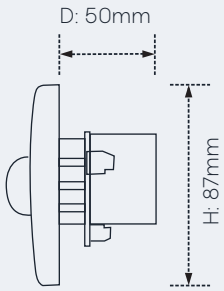

# Technical Specifications

Unit	CTRL 30	CTRL 60	CTRL 120
Rated Power:	30W	60W	120W
Controlling Power Range:	0.5W~30W	0.5W~60W	0.5W~120W
Volume Control:	5 Degree (OFF, -18dB, -12dB, -6dB, 0dB)		
Adjustment:	Transformer		
Force Cut Function:	With Out Force Cut Function		
Wiring Method:	Phoenix. Input: HOT, COM. Output: SPK+, SPK-		
Material:	Panel: ABS		
Color:	Bright White		
Operate Temp & Humidity:	-20°C~55°C, <95%		
Dimension (DxWxH):	40x87x87mm	50x87x87mm	50x87x87mm
Net Weight:	157g	317g	503g
Install Junction Box:	Stander Chinese-style WM or WA86 or 75 Junction Box		
Gross Weight:	5kg, 24pcs	8.5kg, 24pcs	9.5kg, 24pcs
Packing Dimensions:	0.0216CBM, 40(W) x 18(H) x 30(D) cm, 24pcs		

# Product Dimensions

CTRL 30

CTRL 60

CTRL 120

Rear Dimension