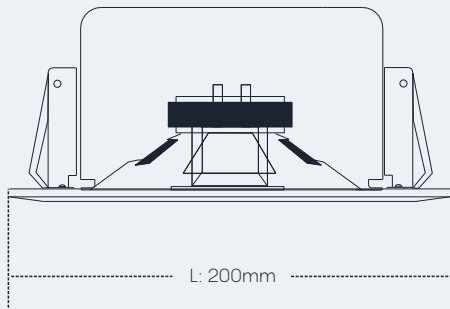

Dimensions