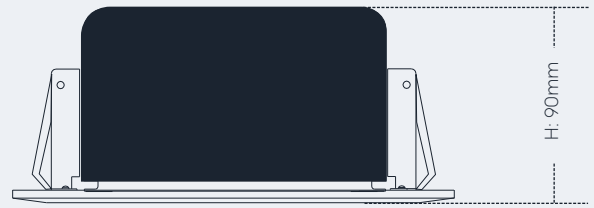

Dimensions