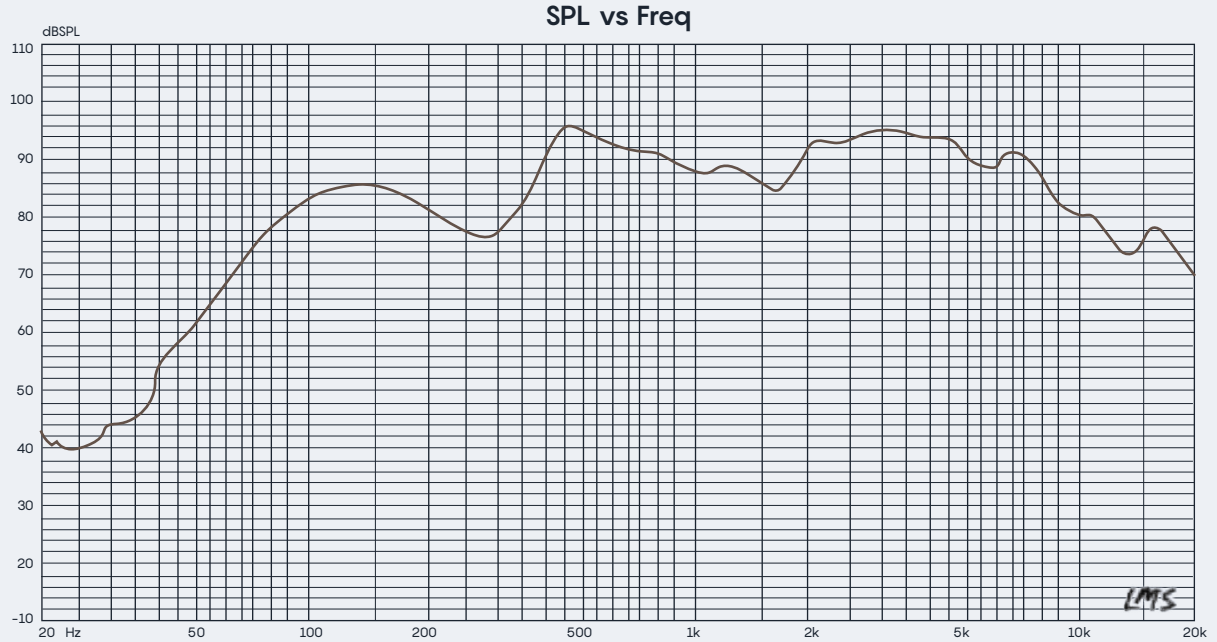

Technical Data

Ceiling Speaker

SPL