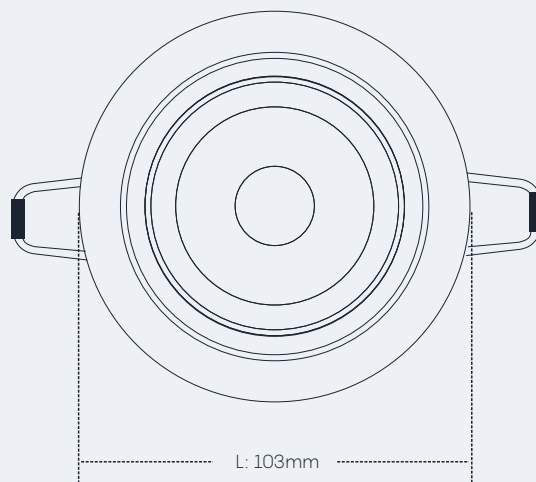

# Technical Specifications

Unit	CIRCA MINI
Rated Power:	6W
Max Power:	9W
Line Input:	70-100V
Power Tapping:	100V: 6W, 3W; 70V: 3W, 1.5W
Sensitivity (1w@1m):	87dB
MAX Sensitivity:	94dB
Frequency Response:	120Hz~20kHz (-10dB)
Dispersion (4kHz/1kHz):	90°/120°
Power Selecting Way:	Three Core Cables: Red 1.7k $\Omega$ , White 3.3k $\Omega$ , Black: COM
Material:	Panel & Cover: ABS Grille: Steel
Colour:	Brilliant White
Operating Conditions:	-20°C~55°C; <95% Humidity
Speaker Unit:	2.5" Twin Cone Speaker
Dimensions (LxH):	Ø 103x80mm
Cutout Size:	Ø 95mm, (Max Ceiling Thickness: 25mm)
Weight:	0.5kg

# Technical Specifications

<b>Unit</b>	<b>CIRCA MINI</b>
Mounting:	2 Spring Catch (Like Mounting A Spotlight)
Shipping Weight:	15kg, 24pcs
Shipping Dimensions:	0.0338CBM, 46x35x21cm, 24pcs

## Dimensions