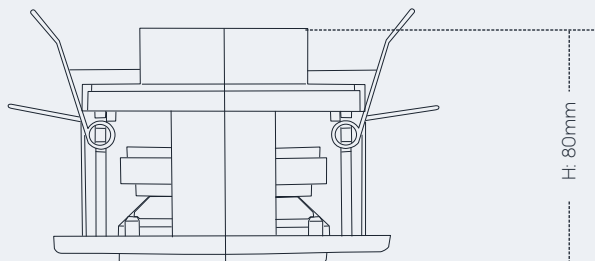

## Seamless Style, Superior Integration

Its compact and sleek design ensures seamless integration into modern ceilings, enhancing the decor of both commercial and residential spaces such as home theaters, conference rooms, and retail environments.

# Technical Specifications

Unit	CIRCA MINI
Rated Power:	6W
Max Power:	9W
Line Input:	70-100V
Power Tapping:	100V: 6W, 3W; 70V: 3W, 1.5W
Sensitivity (1w@1m):	87dB
MAX Sensitivity:	94dB
Frequency Response:	120Hz~20kHz (-10dB)
Dispersion (4kHz/1kHz):	90°/120°
Power Selecting Way:	Three Core Cables: Red 1.7k $\Omega$ , White 3.3k $\Omega$ , Black: COM
Material:	Panel & Cover: ABS Grille: Steel
Colour:	Brilliant White
Operating Conditions:	-20°C~55°C; <95% Humidity
Speaker Unit:	2.5" Twin Cone Speaker
Dimensions (LxH):	Ø 103x80mm
Cutout Size:	Ø 95mm, (Max Ceiling Thickness: 25mm)
Weight:	0.5kg

# Technical Specifications

<b>Unit</b>	<b>CIRCA MINI</b>
Mounting:	2 Spring Catch (Like Mounting A Spotlight)
Shipping Weight:	15kg, 24pcs
Shipping Dimensions:	0.0338CBM, 46x35x21cm, 24pcs

## Dimensions