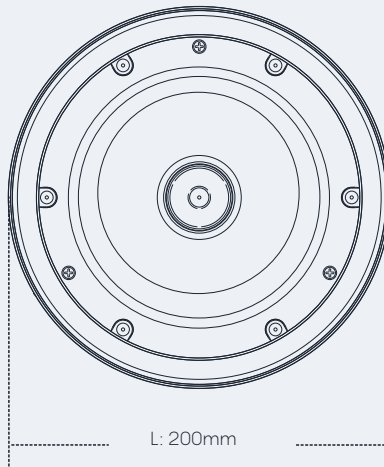

# Technical Specifications

Unit	CIRCA
Rated Power:	6W
Max Power:	9W
Line Input:	70-100V
Power Tapping:	100V: 6W-3W    70V: 3W-1.5W
Sensitivity (1W/1m):	90dB
MAX Sensitivity:	96dB
Frequency Response:	100Hz~18kHz (-10dB)
Dispersion (4kHz/1kHz):	55°/160°
Power Selecting Way:	Three Core Cables: Blue: 1.7kΩ, Red: 3.3kΩ, Black: COM
Material:	Panel & Grille: Steel
Colour:	White
Operating Conditions:	-20°C~55°C; <95% Humidity
Speaker Unit:	6.5" Twin Cone Speaker
Dimensions (LxH):	Ø 200x65mm
Mounting Hole:	Ø 170 (Ceiling Thickness: 25mm)
Weight:	0.7kg

# Technical Specifications

Unit	CIRCA
Mounting:	Two Integral Spring-loaded Quick-Mounted Locking Clamps
Shipping Weight:	15kg, 20pcs
Shipping Dimensions:	0.0669CBM, 42x37x43cm, 20pcs

## Dimensions