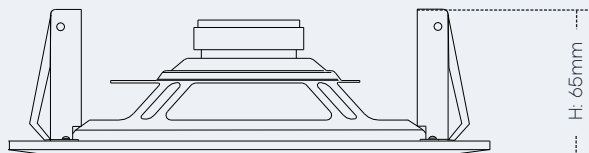

# Technical Specifications

Unit	CIRCA
Rated Power:	6W
Max Power:	9W
Line Input:	70-100V
Power Tapping:	100V: 6W-3W    70V: 3W-1.5W
Sensitivity (1W/1m):	90dB
MAX Sensitivity:	96dB
Frequency Response:	100Hz~18kHz (-10dB)
Dispersion (4kHz/1kHz):	55°/160°
Power Selecting Way:	Three Core Cables: Blue: 1.7kΩ, Red: 3.3kΩ, Black: COM
Material:	Panel & Grille: Steel
Colour:	White
Operating Conditions:	-20°C~55°C; <95% Humidity
Speaker Unit:	6.5" Twin Cone Speaker
Dimensions (LxH):	Ø 200x65mm
Mounting Hole:	Ø 170 (Ceiling Thickness: 25mm)
Weight:	0.7kg

# Technical Specifications

Unit	CIRCA
Mounting:	Two Integral Spring-loaded Quick-Mounted Locking Clamps
Shipping Weight:	15kg, 20pcs
Shipping Dimensions:	0.0669CBM, 42x37x43cm, 20pcs

## Dimensions