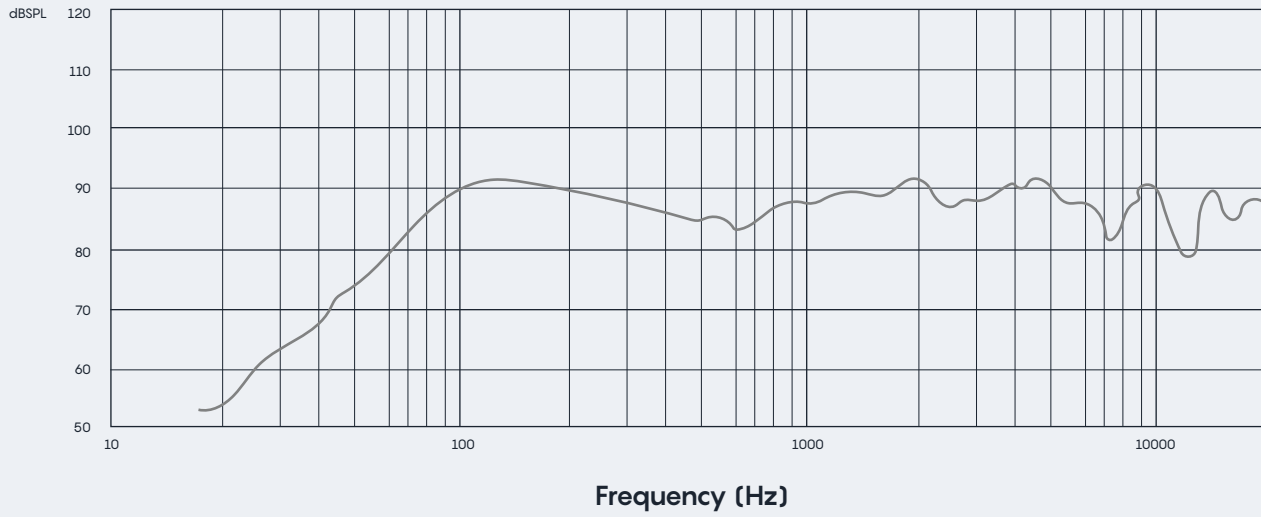

0.0338CBM, 46x35x21cm, 24pcs

Dimensions

Technical Data

Ceiling Speaker

Sensitivity

Contact Us

info@bataudio.com
www.bataudio.com
United Kingdom

 **BAT.**
BRITISH ACOUSTIC TECHNOLOGY