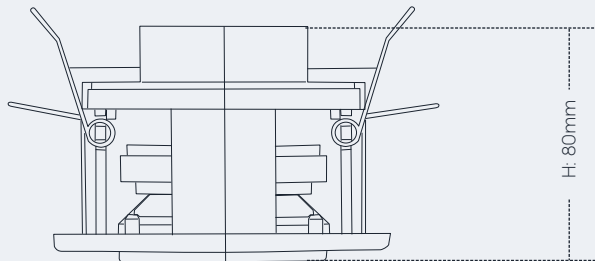

Technical Specifications

| Unit | CIRCA MINI |
|-------------------------|--|
| Rated Power: | 6W |
| Max Power: | 9W |
| Line Input: | 70-100V |
| Power Tapping: | 100V: 6W, 3W; 70V: 3W, 1.5W |
| Sensitivity (1w@1m): | 87dB |
| MAX Sensitivity: | 94dB |
| Frequency Response: | 120Hz~20kHz (-10dB) |
| Dispersion (4kHz/1kHz): | 90°/120° |
| Power Selecting Way: | Three Core Cables: Red 1.7k Ω , White 3.3k Ω , Black: COM |
| Material: | Panel & Cover: ABS Grille: Steel |
| Colour: | Brilliant White |
| Operating Conditions: | -20°C~55°C; <95% Humidity |
| Speaker Unit: | 2.5" Twin Cone Speaker |
| Dimensions (LxH): | Ø 103x80mm |
| Cutout Size: | Ø 95mm, (Max Ceiling Thickness: 25mm) |
| Weight: | 0.5kg |

Technical Specifications

Unit

CIRCA MINI

Mounting:

2 Spring Catch (Like Mounting A Spotlight)

Shipping Weight:

15kg, 24pcs

Shipping Dimensions:

0.0338CBM, 46x35x21cm, 24pcs

Dimensions

Technical Data

Ceiling Speaker

Sensitivity

Contact Us

info@bataudio.com
www.bataudio.com
United Kingdom

 **BAT.**
BRITISH ACOUSTIC TECHNOLOGY