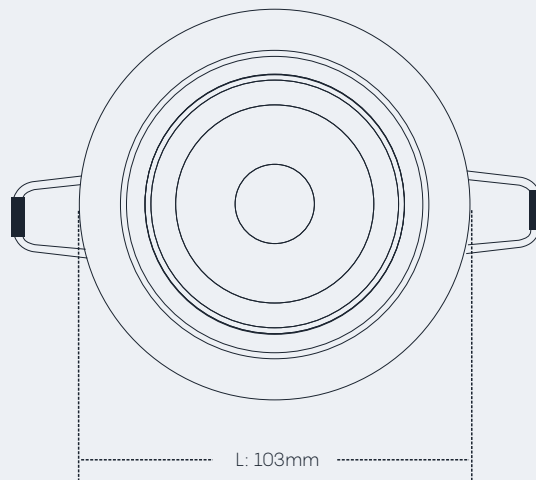

Technical Specifications

| Unit | CIRCA MINI |
|-------------------------|--|
| Rated Power: | 6W |
| Max Power: | 9W |
| Line Input: | 70-100V |
| Power Tapping: | 100V: 6W, 3W; 70V: 3W, 1.5W |
| Sensitivity (1w@1m): | 87dB |
| MAX Sensitivity: | 94dB |
| Frequency Response: | 120Hz~20kHz (-10dB) |
| Dispersion (4kHz/1kHz): | 90°/120° |
| Power Selecting Way: | Three Core Cables: Red 1.7k Ω , White 3.3k Ω , Black: COM |
| Material: | Panel & Cover: ABS Grille: Steel |
| Colour: | Brilliant White |
| Operating Conditions: | -20°C~55°C; <95% Humidity |
| Speaker Unit: | 2.5" Twin Cone Speaker |
| Dimensions (LxH): | Ø 103x80mm |
| Cutout Size: | Ø 95mm, (Max Ceiling Thickness: 25mm) |
| Weight: | 0.5kg |

Technical Specifications

Unit

CIRCA MINI

Mounting:

2 Spring Catch (Like Mounting A Spotlight)

Shipping Weight:

15kg, 24pcs

Shipping Dimensions:

0.0338CBM, 46x35x21cm, 24pcs

Dimensions

Technical Data

Ceiling Speaker

Sensitivity

Contact Us

info@bataudio.com
www.bataudio.com
United Kingdom

 **BAT.**
BRITISH ACOUSTIC TECHNOLOGY