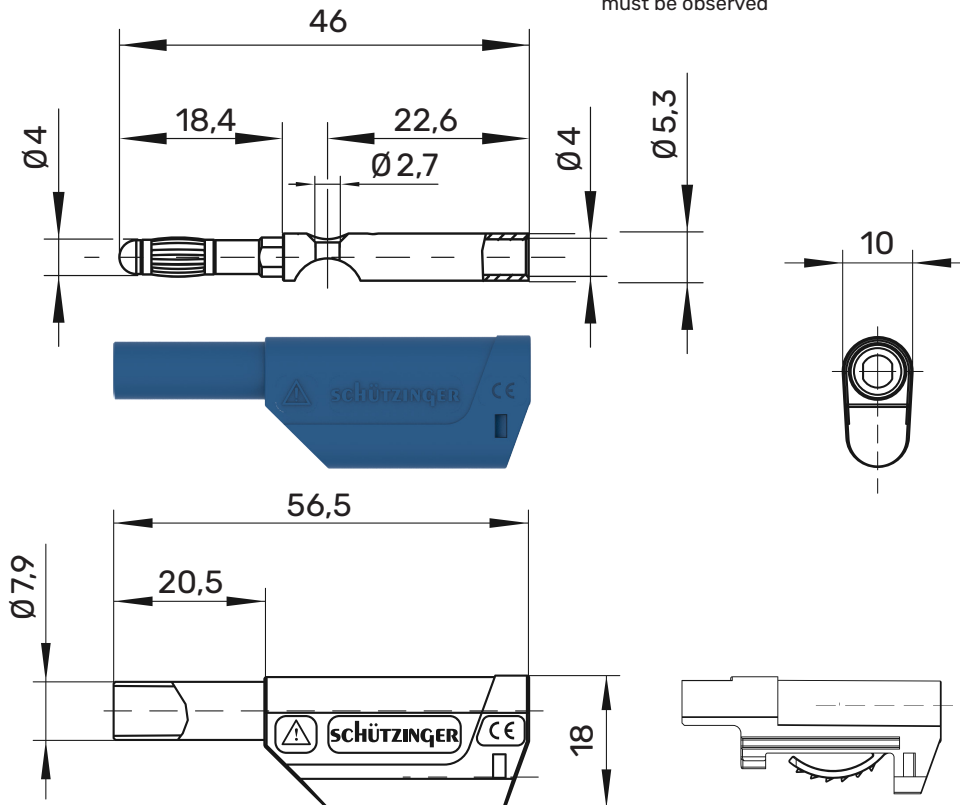

### Safety lamella-basket plug

Ø 4mm Safety

1000 V CAT II

32 A

- straight, with inline socket and solder terminal for cables up to 2,5 mm<sup>2</sup>
- slim design - grid dimension 10 mm
- with sleeve, unassembled
- the sleeve is composed of UL-listed material
- further development of our safety lamella-basket plug SFK 40 L
- for a professional use of our products, the safety instructions in our catalogue must be observed

#### Technische Daten

terminal solder up to 2.5 mm<sup>2</sup>

sleeve for cable up to Ø 4 mm

for wire cross-section up to 2,5 mm<sup>2</sup>

for cable diameter up to 4 mm

transition resistance <sup>4)</sup> 3 mΩ (Ni) | 2 mΩ (Au)