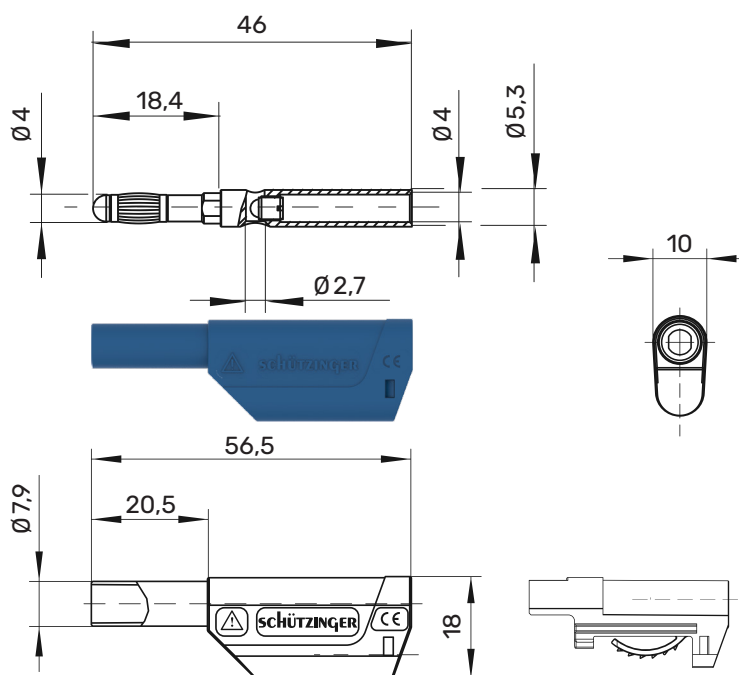

SFK 8500 S

Safety lamella-basket plug

Ø 4mm Safety

1000 V CAT II

32 A

- straight, with inline socket and screw terminal for cables up to 2.5 mm²
- slim design - grid dimension 10 mm
- with sleeve, unassembled
- the sleeve is composed of UL-listed material
- further development of our safety lamella-basket plug SFK 40 S
- for a professional use of our products, the safety instructions in our catalogue must be observed

Technical data

terminal	screw up to 2,5 mm ²
sleeve for cable	up to Ø 4 mm
for wire cross-section	bis 2,5 mm ²
for cable diameter	bis 4 mm
transition resistance ⁴⁾	3 mΩ (Ni) 2 mΩ (Au)
rated voltage ^{2) 25)}	1000 V CAT II
rated current ^{2) 25)}	32 A
operating temperature	from -25 °C to +80 °C