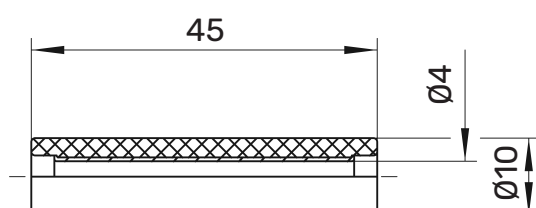

### Coupler

Ø 4 mm

30 V<sub>AC</sub> / 60 V<sub>DC</sub>

16 A

- socket terminal on both sides
- with insulation

#### Technical data

terminal	2 x inline socket
transition resistance	3 mΩ
rated voltage <sup>2)</sup>	30 V <sub>AC</sub> / 60 V <sub>DC</sub>
rated current <sup>2)</sup>	16 A
operating temperature	from -10 °C to +70 °C