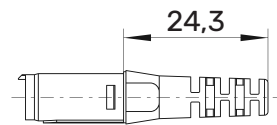

SKU 30 C Safety coupler

Ø 4 mm safety

1000 V CAT II

32 A

- with crimp terminal for cables 2.5 mm²
- with sleeve, unassembled

General information

Order No. ¹⁾	SKU 30 C Ni /... (colour)
colour	black, red, blue, yellow, green, grey, brown, white, purple, green-yellow
contact parts	nickel-plated
sleeves	PA 6.6 (UV94-V2)

Technical data

terminal	crimp 2.5 mm ²
for wire cross-section	2,5 mm ²
for cable diameter	4 mm
sleeve for cable	Ø 4 mm
transition resistance	3 mΩ
rated voltage ²⁾	1000 V CAT II
rated current ²⁾	32 A
operating temperature	from -25 °C to +80 °C