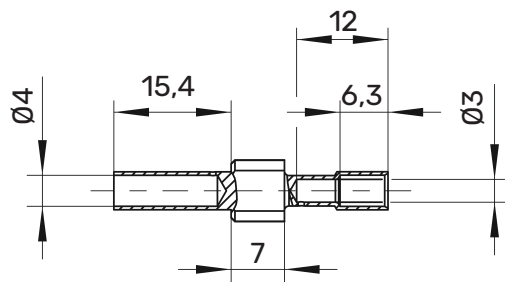

SKU 30 C Safety coupler

Ø 4 mm safety

1000 V CAT II

32 A

- with crimp terminal for cables 2.5 mm²
- with sleeve, unassembled

General information

Order No. ¹⁾	SKU 30 C Ni /... (colour)
colour	black, red, blue, yellow, green, grey, brown, white, purple, green-yellow
contact parts	nickel-plated
sleeves	PA 6.6 (UV94-V2)

Technical data

terminal	crimp 2.5 mm ²
for wire cross-section	2,5 mm ²
for cable diameter	4 mm
sleeve for cable	Ø 4 mm
transition resistance	3 mΩ
rated voltage ²⁾	1000 V CAT II
rated current ²⁾	32 A
operating temperature	from -25 °C to +80 °C

¹⁾ other contact platings, colours and sleeves for other cable diameters on request
²⁾ at normal ambient temperatures

SKU 30 C

Ni

	SW	Schwarz	Black	99009982
	RT	Rot	Red	99009983
	BL	Blau	Blue	99013723
	GE	Gelb	Yellow	99015663
	GN	Grün	Green	99015664
	GR	Grau	Grey	99015665
	BR	Braun	Brown	99015666
	WS	Weiß	White	99015667
	VI	Violett	Purple	99015668
	GNGE	Grüngelb	Green-yellow	99015669