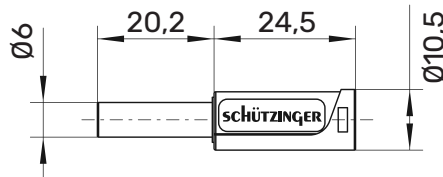

SKU 30 C Safety coupler

Ø 4 mm safety

1000 V CAT II

32 A

- with crimp terminal for cables 2.5 mm²
- with sleeve, unassembled

General information

Order No. ¹⁾	SKU 30 C Ni /... (colour)
colour	black, red, blue, yellow, green, grey, brown, white, purple, green-yellow
contact parts	nickel-plated
sleeves	PA 6.6 (UV94-V2)

Technical data

terminal	crimp 2.5 mm ²
for wire cross-section	2,5 mm ²
for cable diameter	4 mm
sleeve for cable	Ø 4 mm
transition resistance	3 mΩ
rated voltage ²⁾	1000 V CAT II
rated current ²⁾	32 A
operating temperature	from -25 °C to +80 °C