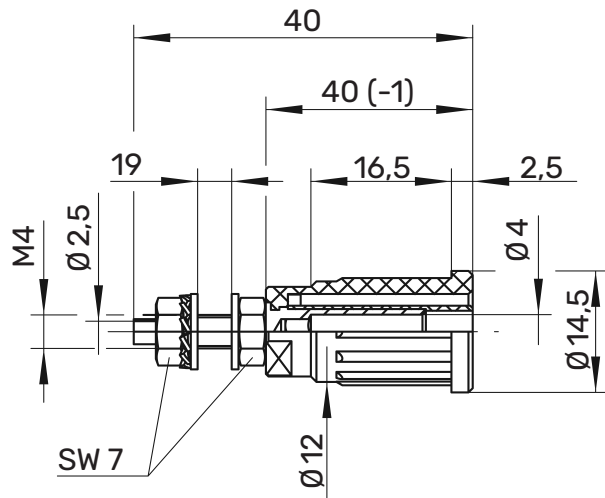

### Safety press-in socket

Ø 4mm safety

1000 V CAT III

32 A

- for pressing into panels up to 6 mm thick
- location hole Ø 12.2±0.1 mm, countersunk one-sided (approx. 0.5 x 45°)
- panel thickness:  
metal panels: ≥ 1 mm  
plastic panels: ≥ 2 mm
- fixture using special tool MWZ 13

#### Technical data

|                             |                       |
|-----------------------------|-----------------------|
| terminal                    | M4                    |
| transition resistance       | 5 mΩ (Ni) / 3 mΩ (Au) |
| rated voltage <sup>2)</sup> | 1000V CAT III         |
| rated current <sup>2)</sup> | 32 A                  |
| operating temperature       | from -25 °C to +80 °C |
| max. torque                 | 100 Ncm               |
| nut M4                      |                       |