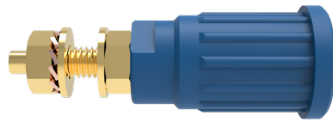

### Safety press-in socket

Ø 4mm safety

1000 V CAT III

32 A

- for pressing into panels up to 6 mm thick
- location hole Ø 12.2±0.1 mm, countersunk one-sided (approx. 0.5 x 45°)
- panel thickness:  
metal panels: ≥ 1 mm  
plastic panels: ≥ 2 mm
- fixture using special tool MWZ 13

#### General information

|                         |   |
|-------------------------|---|
| Order No. <sup>1)</sup> | SEPB 6447 Ni   Au ... (colour)  |
| colours                 | black, red, blue, yellow, green, grey, brown, white, orange, purple, green-yellow |
| contact parts           | nickel-plated   gold-plated   |
| insulation              | PA 6.6 (Polyamid) UL94 - V2   |