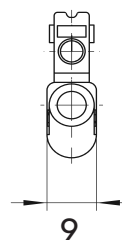

FK 15 S

Lamella-basket plug

Ø 4mm

30 V_{AC} / 60V_{DC}

- straight, with inline socket and screw terminal for cables from 1 - 2,5 mm²
- with sleeve, unassembled

MA 26

General information

Order No. ¹⁾	FK 15 S Ni / ..(colour)
colours	schwarz, rot, blau, gelb, grün, grau, braun, weiß, violett
contact parts	vernickelt
sleeves	PA6.6 (UL94-V2)

Technical data

Anschluss	screw from 1 - 2,5 mm ²
for wire cross-section	up to 2,5 mm ²
for cable diameter	up to 4 mm
transition resistance	3 mΩ (Ni)
rated voltage ²⁾	30 V _{AC} / 60 V _{DC}
rated current ²⁾	depending on the wire cross-section
operating temperature	von -25 °C bis +75 °C