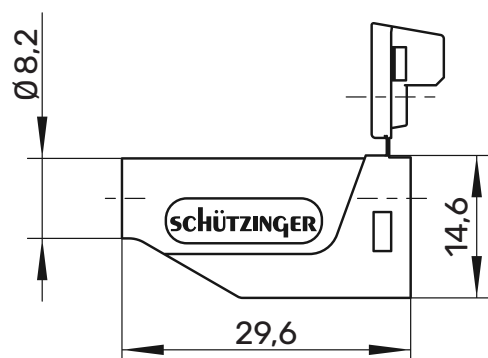

FK 15 S

Lamella-basket plug

Ø 4mm

30 V_{AC} / 60V_{DC}

- straight, with inline socket and screw terminal for cables from 1 - 2,5 mm²
- with sleeve, unassembled

MA 26

General information

Order No. ¹⁾	FK 15 S Ni / ..(colour)
colours	schwarz, rot, blau, gelb, grün, grau, braun, weiß, violett
contact parts	vernickelt
sleeves	PA6.6 (UL94-V2)

Technical data

Anschluss	screw from 1 - 2,5 mm ²
for wire cross-section	up to 2,5 mm ²
for cable diameter	up to 4 mm
transition resistance	3 mΩ (Ni)
rated voltage ²⁾	30 V _{AC} / 60 V _{DC}
rated current ²⁾	depending on the wire cross-section
operating temperature	von -25 °C bis +75 °C