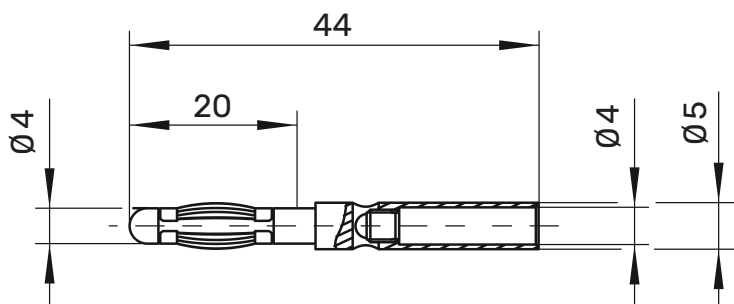

FK 15 S

Lamella-basket plug

Ø 4mm

30 V_{AC} / 60V_{DC}

- straight, with inline socket and screw terminal for cables from 1 - 2,5 mm²
- with sleeve, unassembled

MA 26

General information

Order No. ¹⁾	FK 15 S Ni / ..(colour)
colours	schwarz, rot, blau, gelb, grün, grau, braun, weiß, violett
contact parts	vernickelt
sleeves	PA6.6 (UL94-V2)

Technical data

Anschluss	screw from 1 - 2,5 mm ²
for wire cross-section	up to 2,5 mm ²
for cable diameter	up to 4 mm
transition resistance	3 mΩ (Ni)
rated voltage ²⁾	30 V _{AC} / 60 V _{DC}
rated current ²⁾	depending on the wire cross-section
operating temperature	von -25 °C bis +75 °C