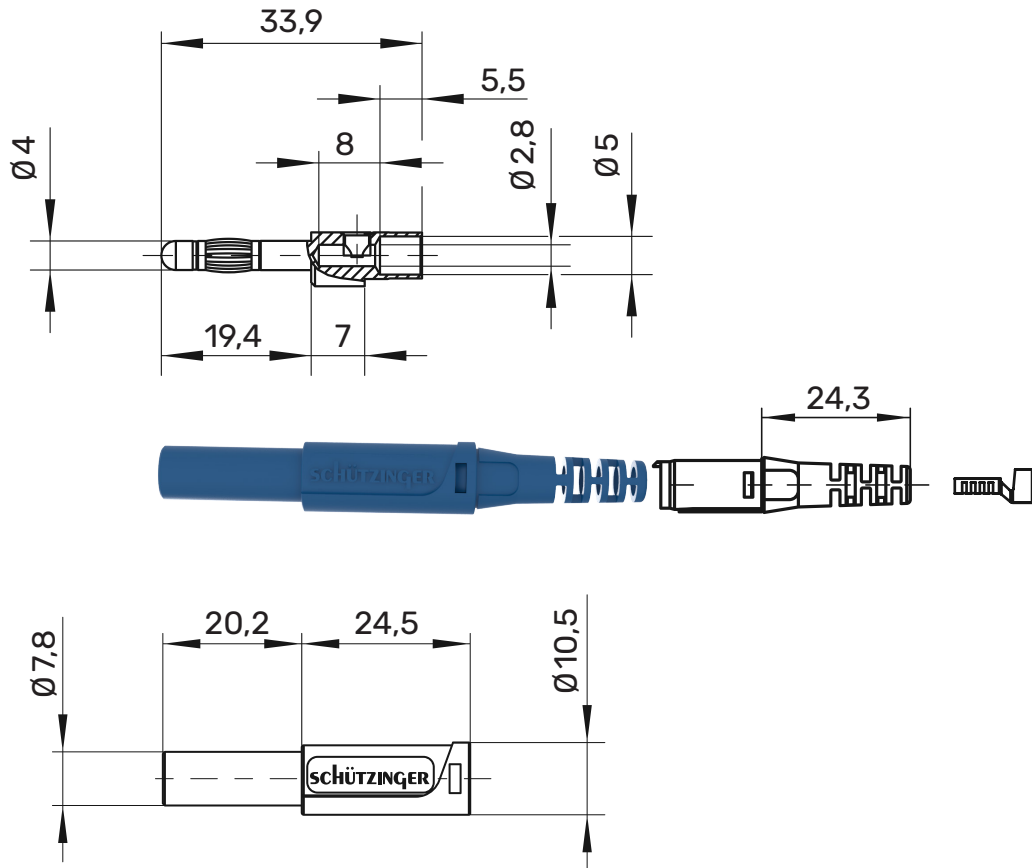

SFK 30 S

Safety lamella-basket plug

Ø 4mm Sicherheit

1.000 V CAT II

32 A

- straight, with screw terminal for cables up to 2.5 mm²
- with sleeve, unassembled
- supplied with ferrules for our 1 mm² and 2.5 mm² cables

General information

Order No. ¹⁾	SFK 30 S Ni Au /OK ..(colour)
colours	black, red, blue, yellow, green, grey, brown, white, purple, green-yellow
contact parts	nickel-plated gold-plated
sleeves	PA 6.6 (Polyamid)

Technical data

terminal	screw up to 2,5 mm ²
sleeve for cable	up to Ø 4 mm
for wire cross-section	up to 2,5 mm ²
for cable diameter	up to 4 mm
transition resistance	3 mΩ (Ni) 2 mΩ (Au)
rated voltage ²⁾	1000 V CAT II
rated current ²⁾	32 A
operating temperature	from -25 °C to +80 °C