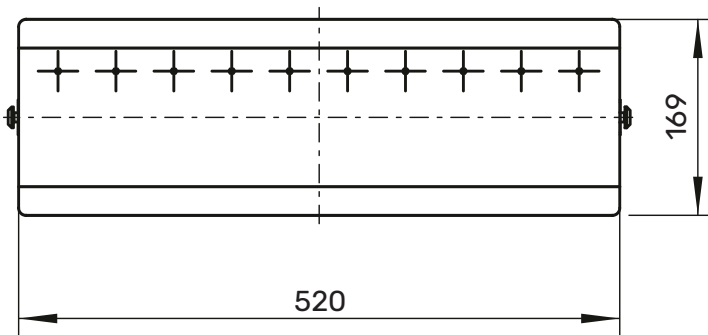

# ABLAGE 6836 FK

Shelf for laboratory- and test lead trolley  
(optionally available)

- 1 shelf, 520 x 165 mm, with cable slots, on intermediate supports, for the storage of up to 120 measuring leads.  
Max. load capacity: 10 kg

## Technical data

sizes ( W x D) 520 mm x 169 mm

shelf material steel, powder coated

<sup>1)</sup> other designs on request