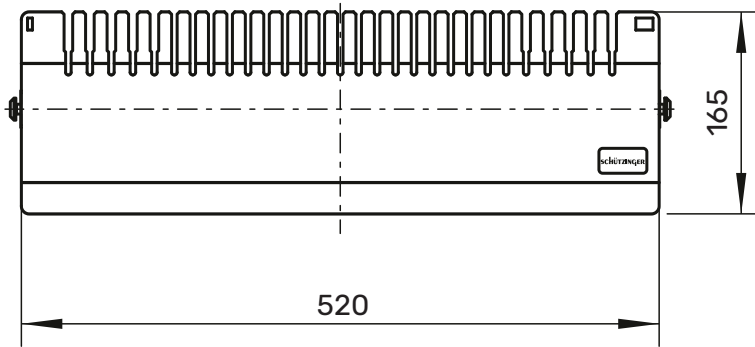

ABLAGE 6836 MS

Shelf for laboratory- and test lead trolley
(optionally available)

- 1 shelf, 520 x 165 mm, with cable slots, on intermediate supports, for the storage of up to 120 measuring leads.
Max. load capacity: 10 kg

MA 010

General information

Order No.¹⁾ **ABLAGE 6836 / M.S. / ... (colour)**

colours silver-grey

Technical data

sizes (W x D) 520 mm x 165 mm

shelf material steel, powder coated

¹⁾ other designs on request