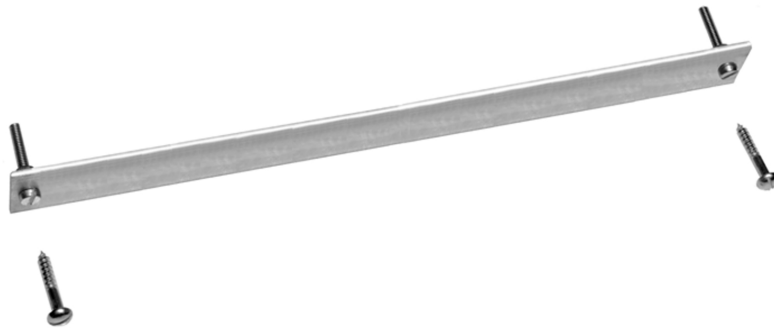

## Aluminium rails

- as support for measuring lead holders MH 2000 or MH 4000
- with fixing material
- to take 2 8 holders MH 2000 or 20 holders MH 4000
- rail length 25 cm

### General information

Order No. **HS 25/...(colou)**

colours silver-grey

### Technical data

holder material 25 cm

cable space aluminium