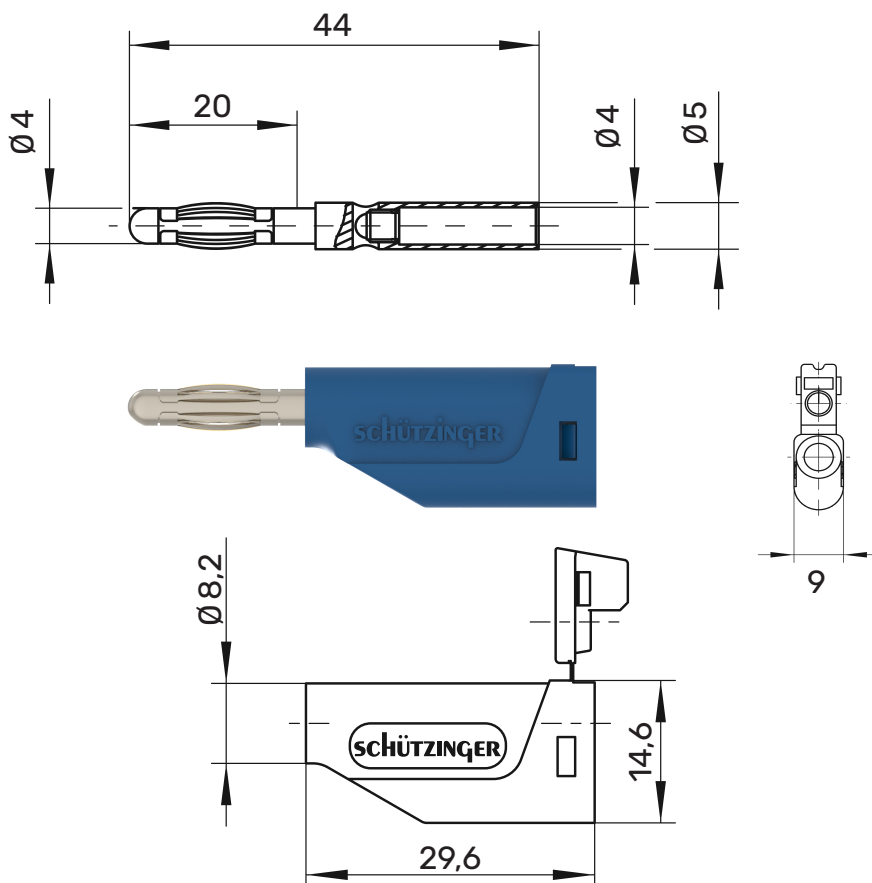

FK 15 S

Lamella-basket plug

Ø 4mm

30 V_{AC} / 60V_{DC}

- straight, with inline socket and screw terminal for cables from 1 - 2,5 mm²
- with sleeve, unassembled

General information

Order No. ¹⁾	FK 15 S Ni / ..(colour)
colours	schwarz, rot, blau, gelb, grün, grau, braun, weiß, violett
contact parts	vernickelt
sleeves	PA6.6 (UL94-V2)

Technical data

Anschluss	screw from 1 - 2,5 mm ²
for wire cross-section	up to 2,5 mm ²
for cable diameter	up to 4 mm
transition resistance	3 mΩ (Ni)
rated voltage ²⁾	30 V _{AC} / 60 V _{DC}
rated current ²⁾	depending on the wire cross-section
operating temperature	von -25 °C bis +75 °C

¹⁾ other contact platings, colours and sleeves for other cable diameter on request
²⁾ at normal ambient temperatures

FK 15 S

Ni

●	SW	Schwarz	Black	99022516
●	RT	Rot	Red	99022517
●	BL	Blau	Blue	99022518
●	GE	Gelb	Yellow	99022519
●	GN	Grün	Green	99022520
●	GR	Grau	Grey	
●	BR	Braun	Brown	
○	WS	Weiß	White	
●	VI	Violett	Purple	