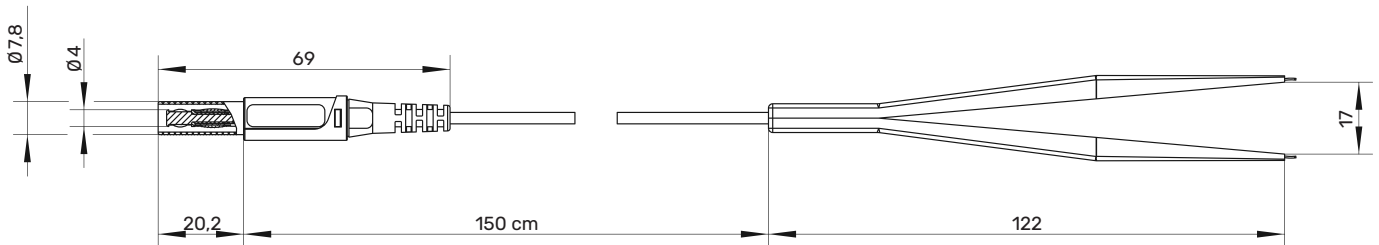

### Kelvin measuring lead

Kelvin

30 V<sub>AC</sub> / 60 V<sub>DC</sub>

1 A

- 1 coaxial safety lamella-basket plug, assembled on coaxial cable RG 174/U and tweezers
- this kelvin measuring lead has been especially developed for four-wire measurement
- tweezers opening 17 mm max.
- for our kelvin threaded socket KBU 7992 L Au / ..(colour)

#### General information

Order No. <sup>1)</sup>	KML 7848 Au / PZ / 150 / ... (Farbe)
colours	black, red
contact parts	gold-plated
insulation	PA 6.6 (Polyamid)
lengths	150 cm