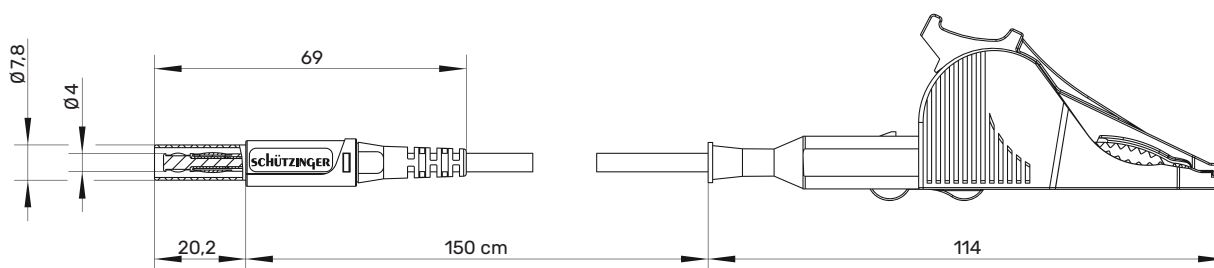

KML 7852

Kelvin measuring lead

Kelvin

30 V_{AC} / 60 V_{DC}

10 A

- 1 coaxial safety lamella-basket plug, assembled on coaxial cable and safety kelvin clip
- this kelvin measuring lead has been especially developed for four-wire measurement
- safety kelvin clip with grips up to Ø 30 mm
- for our kelvin threaded socket KBU 7992 L Au /..(colour)

! WH 019

General information

Order No ¹⁾	KML 7852 Au / SAK / 150 / ... (Farbe)
colours	black, red
contact parts	gold-plated
insulation	PA 6.6 (Polyamid)
length	150 cm

Technical data

cable	coaxial cable 2 x 0.75 mm ²
rated voltage ²⁾	30 V _{AC} / 60 V _{DC}
rated current ²⁾	10 A
operating temperature	from -10 °C to +80 °C