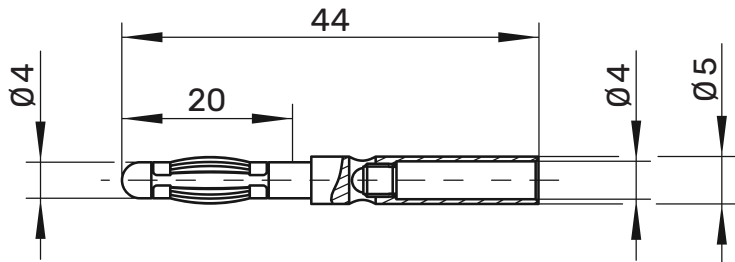

FK 15 L

Lamella-basket plug

Ø 4mm

30 V_{AC} / 60V_{DC}

- straight, with inline socket and solder terminal for cables from 1 - 2,5 mm²
- with sleeve, unassembled

General information

| | |
|-------------------------|-------------------------------------------------------------|
| Order No. ¹⁾ | FK 15 L Ni Au / ..(colour) |
| colours | black, red, blue, yellow, green, grey, brown, white, purple |
| contact parts | vernickelt vergoldet |
| sleeves | PA6.6 (UL94-V2) |

Technical data

| | |
|-----------------------------|-----------------------------------------|
| terminal | solder from 1 - 2,5 mm ² |
| for wire cross-section | up to 2,5 mm ² |
| for cable diameter | up to 4 mm |
| transition resistance | 3 mΩ (Ni) 2 mΩ (Au) |
| rated voltage ²⁾ | 30 V _{AC} / 60 V _{DC} |
| rated current ²⁾ | depending on the wire cross-section |
| operating temperature | from -25 °C to +75 °C |