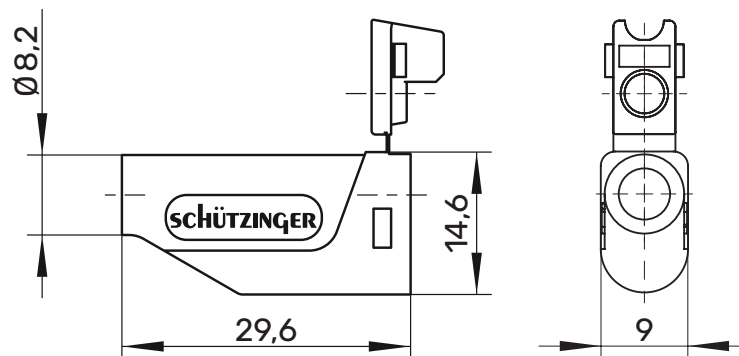

FK 15 L

Lamella-basket plug

Ø 4mm

30 V_{AC} / 60V_{DC}

- straight, with inline socket and solder terminal for cables from 1 - 2,5 mm²
- with sleeve, unassembled

General information

| | |
|-------------------------|-------------------------------------------------------------|
| Order No. ¹⁾ | FK 15 L Ni Au / ..(colour) |
| colours | black, red, blue, yellow, green, grey, brown, white, purple |
| contact parts | vernickelt vergoldet |
| sleeves | PA6.6 (UL94-V2) |

Technical data

| | |
|-----------------------------|-----------------------------------------|
| terminal | solder from 1 - 2,5 mm ² |
| for wire cross-section | up to 2,5 mm ² |
| for cable diameter | up to 4 mm |
| transition resistance | 3 mΩ (Ni) 2 mΩ (Au) |
| rated voltage ²⁾ | 30 V _{AC} / 60 V _{DC} |
| rated current ²⁾ | depending on the wire cross-section |
| operating temperature | from -25 °C to +75 °C |