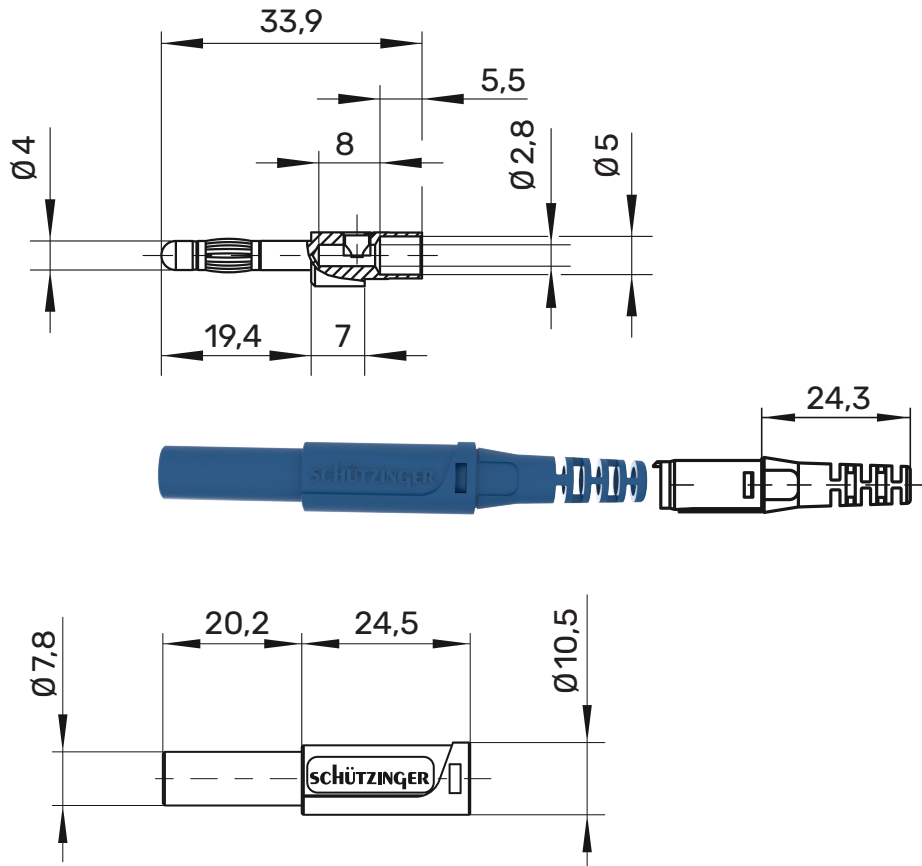

SFK 30 S

Safety lamella-basket plug

Ø 4mm Sicherheit

1.000 V CAT II

32 A

- straight, with screw terminal for cables up to 2.5 mm²
- with sleeve, unassembled

MA 27

General information

Order No. ¹⁾	SFK 30 S Ni Au /OK ..(colour)
colours	black, red, blue, yellow, green, grey, brown, white, purple, green-yellow
contact parts	nickel-plated gold-plated
sleeves	PA 6.6 (Polyamid)

Technical data

terminal	screw up to 2,5 mm ²
sleeve for cable	up to Ø 4 mm
for wire cross-section	up to 2,5 mm ²
for cable diameter	up to 4 mm
transition resistance	3 mΩ (Ni) 2 mΩ (Au)
rated voltage ²⁾	1000 V CAT II
rated current ²⁾	32 A
operating temperature	from -25 °C to +80 °C