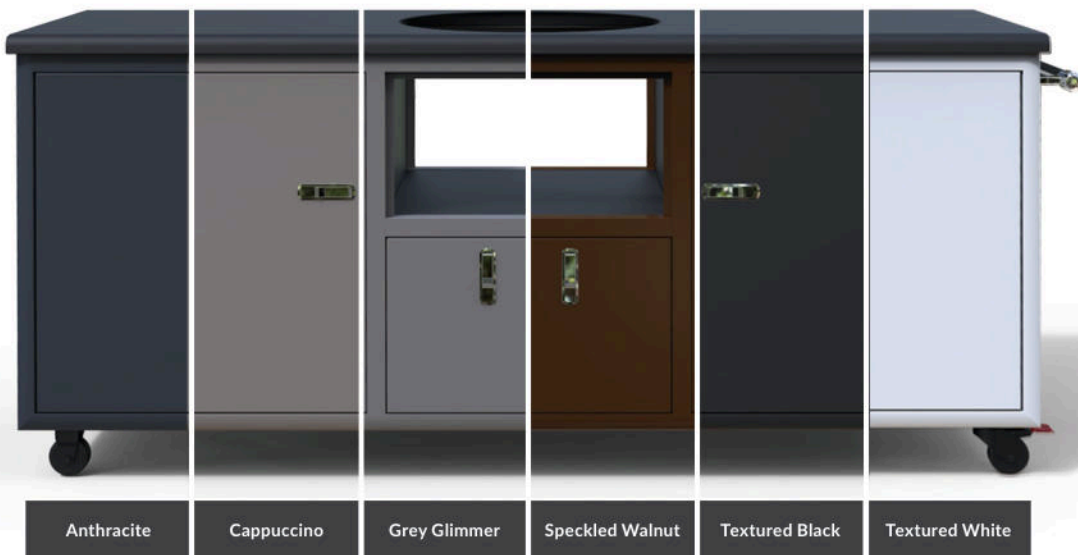

Torch 76 Dbl.

H 34.5" H 34.5"
W 80" W 80"
D 25" D 31"

Spark 54

H 32.5"
W 54"
D 30"

Textured Black Cabinet - Torch 24

COLOR OPTIONS

COUNTERTOPS

Anthracite

Cappuccino

Grey Glimmer

Speckled Walnut

Textured Black

Textured White

Textured Black

TORCH STANDARD FEATURES

Challenger Designs products exceed industry standards for quality. Every grill cart comes with these standard quality elements: