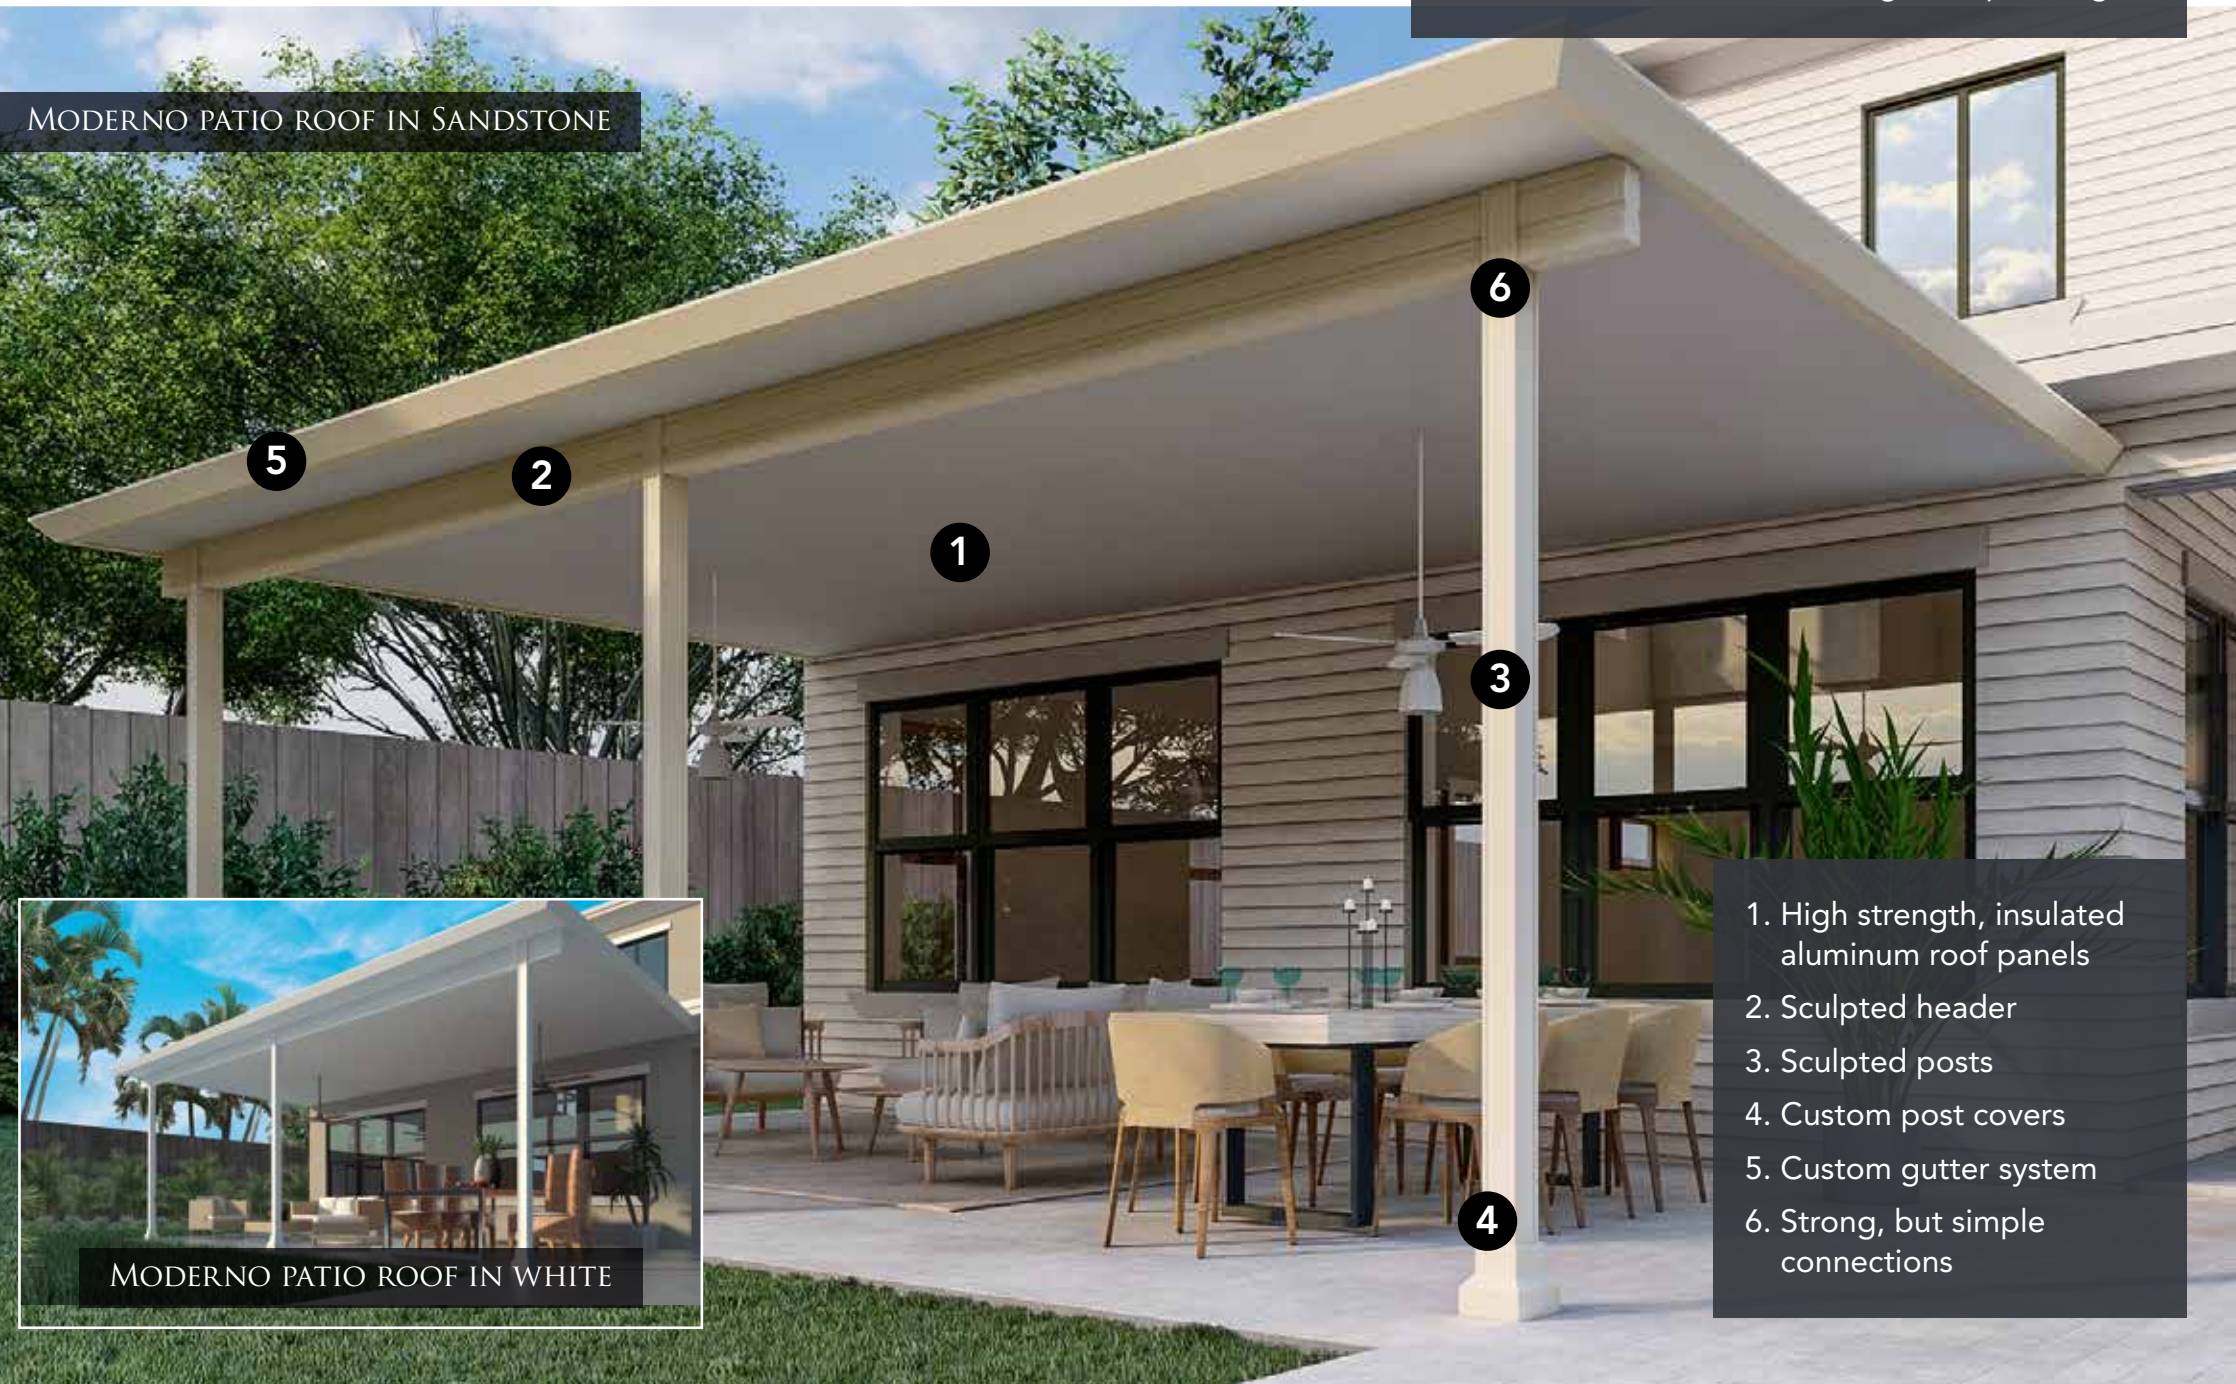

# RENAISSANCE MODERNO PATIO ROOFING

Clean Lines, Modern Design, and major step up from the plain old patio roof gives your home a high end look and feel without the high end price tag.

MODERNO PATIO ROOF IN SANDSTONE

# RENAISSANCE CLASSICO PATIO ROOFING:

The Classico is an uncompromising take on the traditional wood framed patio roof, with a full truss framing system that not only strengthens the structure, but gives it a flawlessly high-end look.