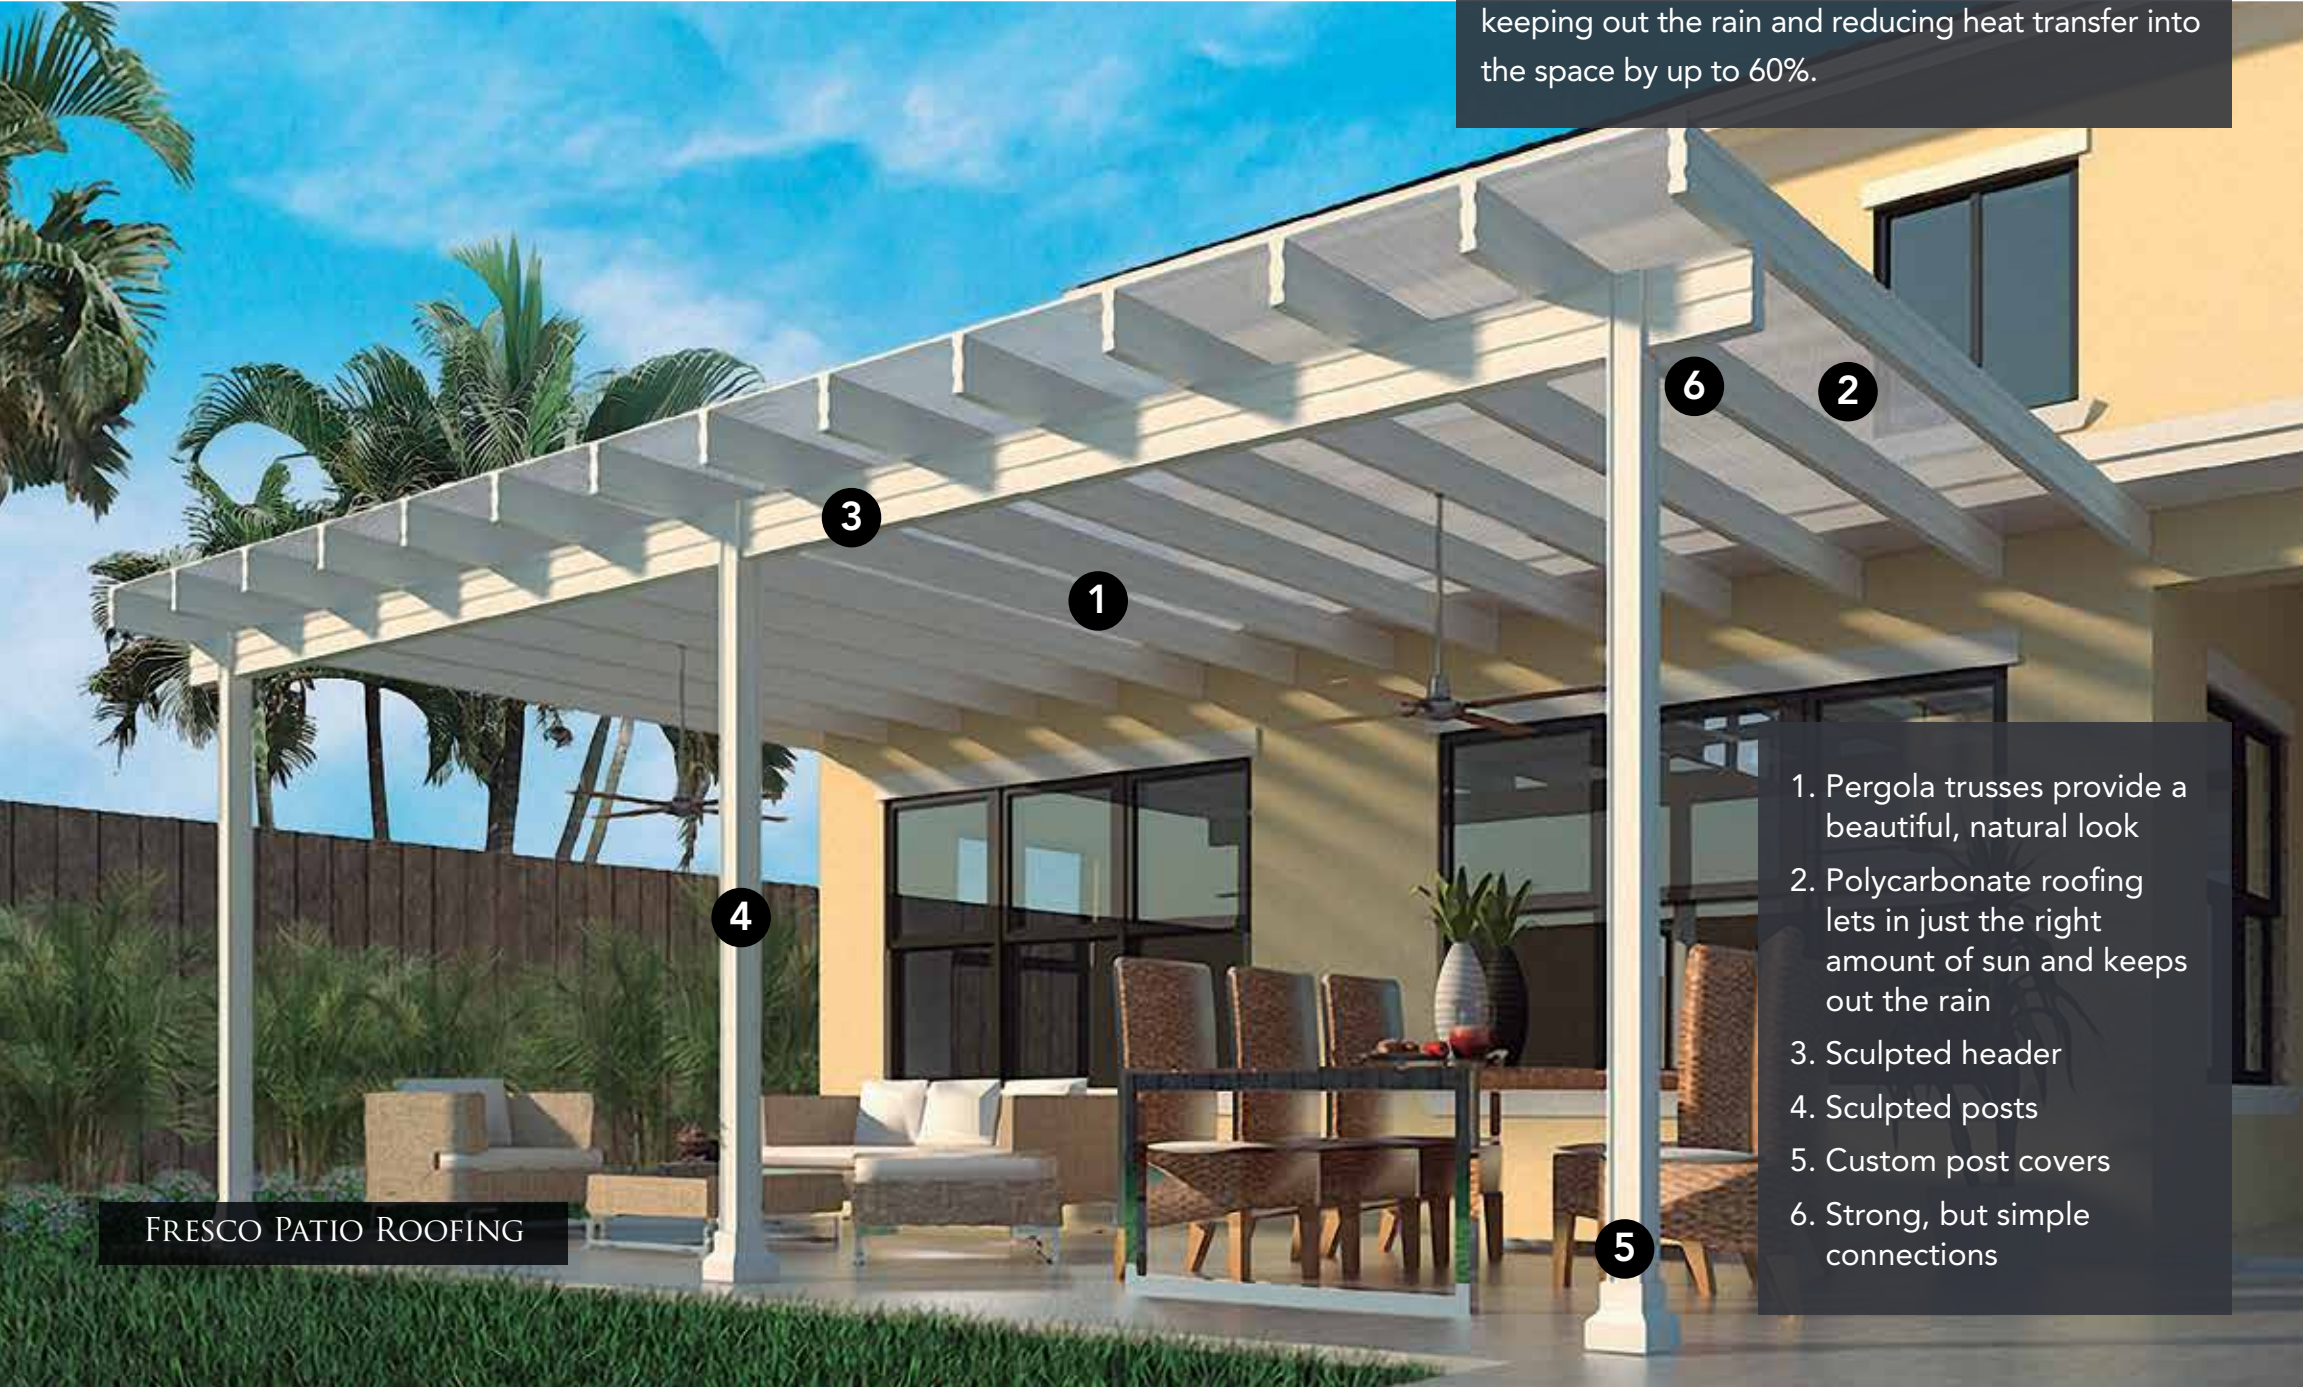

# RENAISSANCE MODERNO PATIO ROOFING

Clean Lines, Modern Design, and major step up from the plain old patio roof gives your home a high end look and feel without the high end price tag.

MODERNO PATIO ROOF IN SANDSTONE

# RENAISSANCE CLASSICO PATIO ROOFING:

The Classico is an uncompromising take on the traditional wood framed patio roof, with a full truss framing system that not only strengthens the structure, but gives it a flawlessly high-end look.

CLASSICO PATIO ROOFING IN SANDSTONE

FRESCO PATIO ROOFING

1. Pergola trusses provide a beautiful, natural look
2. Polycarbonate roofing lets in just the right amount of sun and keeps out the rain
3. Sculpted header
4. Sculpted posts
5. Custom post covers
6. Strong, but simple connections