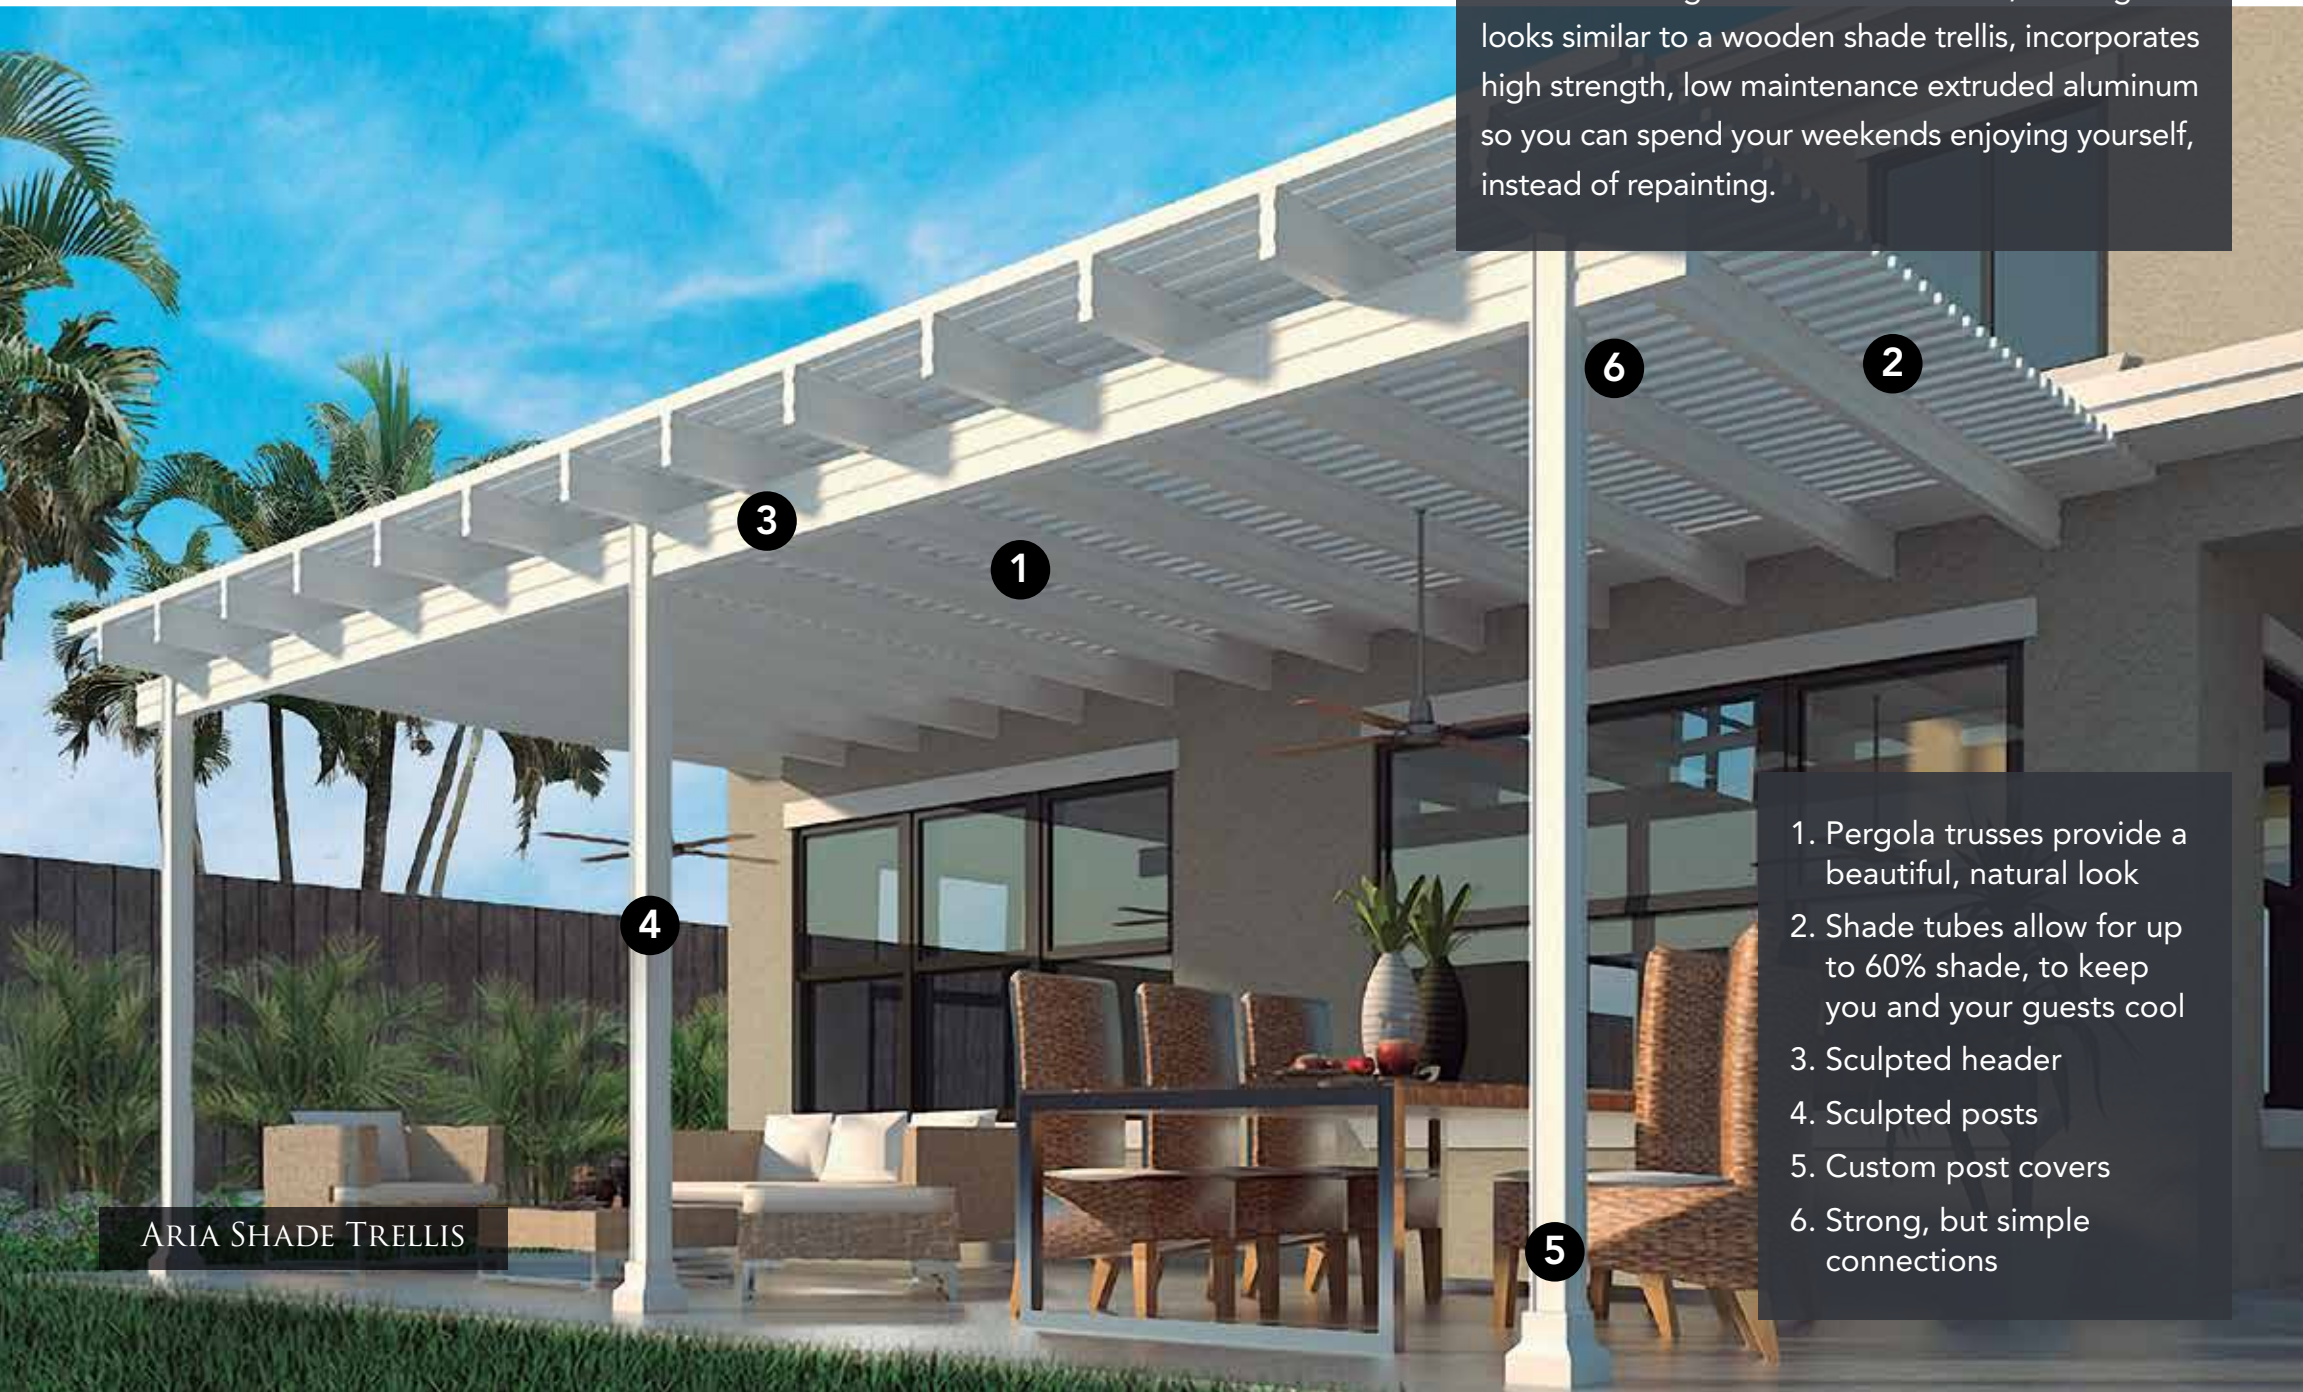

RENAISSANCE ARIA SHADE TRELLIS:

The Aria shade trellis was designed from the ground up to serve two purposes, first, to be a stunning work of art in your backyard, and second, to provide shade so you can enjoy the outdoors all summer long. The Aria shade trellis, although it looks similar to a wooden shade trellis, incorporates high strength, low maintenance extruded aluminum so you can spend your weekends enjoying yourself, instead of repainting.

ARIA SHADE TRELLIS

1. Pergola trusses provide a beautiful, natural look
2. Shade tubes allow for up to 60% shade, to keep you and your guests cool
3. Sculpted header
4. Sculpted posts
5. Custom post covers
6. Strong, but simple connections