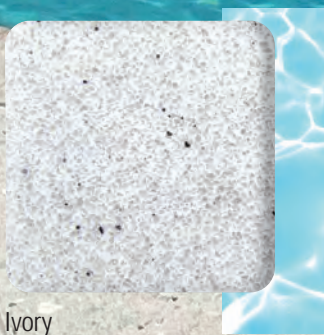

DIAMOND BRITE®

EXPOSED AGGREGATE POOL FINISHES

Blue Quartz

DIAMOND BRITE'S PREMIUM AND PROPRIETARY AGGREGATES ARE SPECIFICALLY FORMULATED TO GIVE YOUR POOL'S SURFACE A **UNIQUE** AND IMPRESSIVE MULTI-COLORED APPEARANCE THAT IS ENHANCED BY SUNLIGHT AND THE SURROUNDING ENVIRONMENT REVEALING A **COLORFUL, SLIP RESISTANT** AND EXTRAORDINARILY **DURABLE** POOL INTERIOR.

Classic

Ivory

Oyster Quartz

Commercial White

Specially formulated for commercial installations, the Commercial White finish offers a 10-year extended commercial warranty*. This Diamond Brite product meets and exceeds industry and municipal standards for Total Solar Reflectance.

Aqua Blue

Marlin Blue

Onyx

French Gray

Blue

Cool Blue

Super Blue

Aqua Quartz

Tahiti Blue

Tahoe Blue

Midnight Blue

Verde