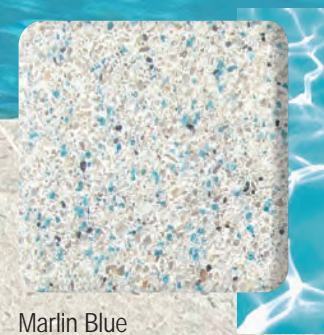

DIAMOND BRITE®

EXPOSED AGGREGATE POOL FINISHES

Blue Quartz

DIAMOND BRITE'S PREMIUM AND PROPRIETARY AGGREGATES ARE SPECIFICALLY FORMULATED TO GIVE YOUR POOL'S SURFACE A **UNIQUE** AND IMPRESSIVE MULTI-COLORED APPEARANCE THAT IS ENHANCED BY SUNLIGHT AND THE SURROUNDING ENVIRONMENT REVEALING A **COLORFUL, SLIP RESISTANT** AND EXTRAORDINARILY **DURABLE** POOL INTERIOR.

Classic

Ivory

Oyster Quartz

Commercial White

Specially formulated for commercial installations, the Commercial White finish offers a 10-year extended commercial warranty*. This Diamond Brite product meets and exceeds industry and municipal standards for Total Solar Reflectance.

Aqua Blue

Marlin Blue

Onyx

French Gray

Blue

Cool Blue

Super Blue

Aqua Quartz

Tahiti Blue

Tahoe Blue

Midnight Blue

Verde