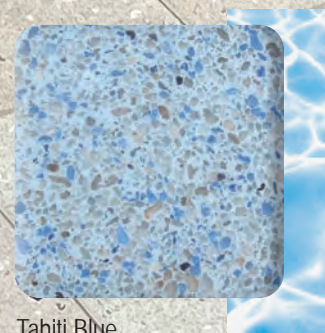

DIAMOND BRITE®

EXPOSED AGGREGATE POOL FINISHES

Blue Quartz

DIAMOND BRITE'S PREMIUM AND PROPRIETARY AGGREGATES ARE SPECIFICALLY FORMULATED TO GIVE YOUR POOL'S SURFACE A **UNIQUE** AND IMPRESSIVE MULTI-COLORED APPEARANCE THAT IS ENHANCED BY SUNLIGHT AND THE SURROUNDING ENVIRONMENT REVEALING A **COLORFUL, SLIP RESISTANT** AND EXTRAORDINARILY **DURABLE** POOL INTERIOR.

Classic

Ivory

Oyster Quartz

Commercial White

Specially formulated for commercial installations, the Commercial White finish offers a 10-year extended commercial warranty*. This Diamond Brite product meets and exceeds industry and municipal standards for Total Solar Reflectance.

Aqua Blue

Marlin Blue

Onyx

French Gray

Blue

Cool Blue

Super Blue

Aqua Quartz

Tahiti Blue

Tahoe Blue

Midnight Blue

Verde