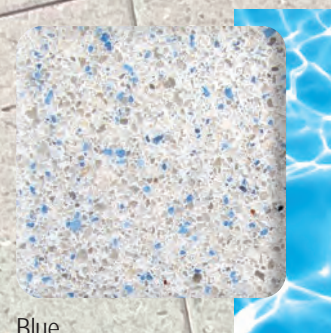

DIAMOND BRITE®

EXPOSED AGGREGATE POOL FINISHES

Blue Quartz

DIAMOND BRITE'S PREMIUM AND PROPRIETARY AGGREGATES ARE SPECIFICALLY FORMULATED TO GIVE YOUR POOL'S SURFACE A **UNIQUE** AND IMPRESSIVE MULTI-COLORED APPEARANCE THAT IS ENHANCED BY SUNLIGHT AND THE SURROUNDING ENVIRONMENT REVEALING A **COLORFUL, SLIP RESISTANT** AND EXTRAORDINARILY **DURABLE** POOL INTERIOR.

Classic

Ivory

Oyster Quartz

Commercial White

Specially formulated for commercial installations, the Commercial White finish offers a 10-year extended commercial warranty*. This Diamond Brite product meets and exceeds industry and municipal standards for Total Solar Reflectance.

Aqua Blue

Marlin Blue

Onyx

French Gray

Blue

Cool Blue

Super Blue

Aqua Quartz

Tahiti Blue

Tahoe Blue

Midnight Blue

Verde