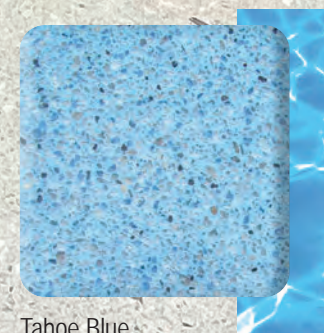

DIAMOND BRITE®

EXPOSED AGGREGATE POOL FINISHES

Blue Quartz

DIAMOND BRITE'S PREMIUM AND PROPRIETARY AGGREGATES ARE SPECIFICALLY FORMULATED TO GIVE YOUR POOL'S SURFACE A **UNIQUE** AND IMPRESSIVE MULTI-COLORED APPEARANCE THAT IS ENHANCED BY SUNLIGHT AND THE SURROUNDING ENVIRONMENT REVEALING A **COLORFUL, SLIP RESISTANT** AND EXTRAORDINARILY **DURABLE** POOL INTERIOR.

Aqua Blue

Marlin Blue

Onyx

French Gray

Blue

Cool Blue

Super Blue

Aqua Quartz

Tahiti Blue

Tahoe Blue

Midnight Blue

Verde