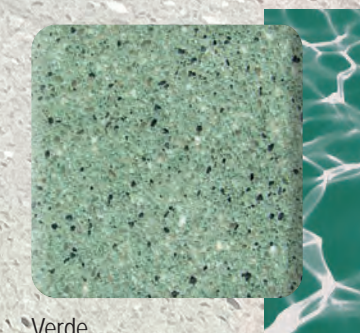

DIAMOND BRITE®

EXPOSED AGGREGATE POOL FINISHES

Blue Quartz

DIAMOND BRITE'S PREMIUM AND PROPRIETARY AGGREGATES ARE SPECIFICALLY FORMULATED TO GIVE YOUR POOL'S SURFACE A **UNIQUE** AND IMPRESSIVE MULTI-COLORED APPEARANCE THAT IS ENHANCED BY SUNLIGHT AND THE SURROUNDING ENVIRONMENT REVEALING A **COLORFUL, SLIP RESISTANT** AND EXTRAORDINARILY **DURABLE** POOL INTERIOR.

Classic

Ivory

Oyster Quartz

Commercial White

Specially formulated for commercial installations, the Commercial White finish offers a 10-year extended commercial warranty*. This Diamond Brite product meets and exceeds industry and municipal standards for Total Solar Reflectance.

Aqua Blue

Marlin Blue

Onyx

French Gray

Blue

Cool Blue

Super Blue

Aqua Quartz

Tahiti Blue

Tahoe Blue

Midnight Blue

Verde