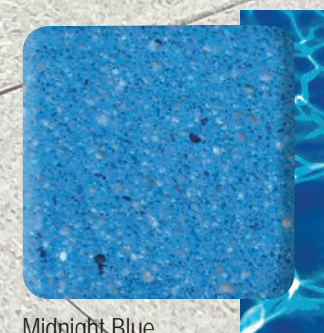

DIAMOND BRITE®

EXPOSED AGGREGATE POOL FINISHES

Blue Quartz

DIAMOND BRITE'S PREMIUM AND PROPRIETARY AGGREGATES ARE SPECIFICALLY FORMULATED TO GIVE YOUR POOL'S SURFACE A **UNIQUE** AND IMPRESSIVE MULTI-COLORED APPEARANCE THAT IS ENHANCED BY SUNLIGHT AND THE SURROUNDING ENVIRONMENT REVEALING A **COLORFUL, SLIP RESISTANT** AND EXTRAORDINARILY **DURABLE** POOL INTERIOR.

Classic

Ivory

Oyster Quartz

Commercial White

Specially formulated for commercial installations, the Commercial White finish offers a 10-year extended commercial warranty*. This Diamond Brite product meets and exceeds industry and municipal standards for Total Solar Reflectance.

Aqua Blue

Marlin Blue

Onyx

French Gray

Blue

Cool Blue

Super Blue

Aqua Quartz

Tahiti Blue

Tahoe Blue

Midnight Blue

Verde