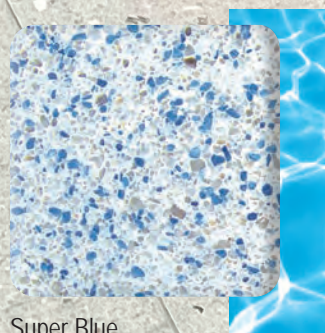

DIAMOND BRITE®

EXPOSED AGGREGATE POOL FINISHES

Blue Quartz

DIAMOND BRITE'S PREMIUM AND PROPRIETARY AGGREGATES ARE SPECIFICALLY FORMULATED TO GIVE YOUR POOL'S SURFACE A **UNIQUE** AND IMPRESSIVE MULTI-COLORED APPEARANCE THAT IS ENHANCED BY SUNLIGHT AND THE SURROUNDING ENVIRONMENT REVEALING A **COLORFUL, SLIP RESISTANT** AND EXTRAORDINARILY **DURABLE** POOL INTERIOR.

Classic

Ivory

Oyster Quartz

Commercial White

Specially formulated for commercial installations, the Commercial White finish offers a 10-year extended commercial warranty*. This Diamond Brite product meets and exceeds industry and municipal standards for Total Solar Reflectance.

Aqua Blue

Marlin Blue

Onyx

French Gray

Blue

Cool Blue

Super Blue

Aqua Quartz

Tahiti Blue

Tahoe Blue

Midnight Blue

Verde