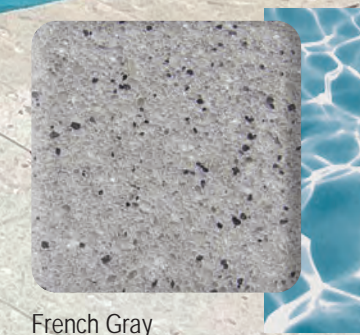

DIAMOND BRITE®

EXPOSED AGGREGATE POOL FINISHES

Blue Quartz

DIAMOND BRITE'S PREMIUM AND PROPRIETARY AGGREGATES ARE SPECIFICALLY FORMULATED TO GIVE YOUR POOL'S SURFACE A **UNIQUE** AND IMPRESSIVE MULTI-COLORED APPEARANCE THAT IS ENHANCED BY SUNLIGHT AND THE SURROUNDING ENVIRONMENT REVEALING A **COLORFUL, SLIP RESISTANT** AND EXTRAORDINARILY **DURABLE** POOL INTERIOR.

Classic

Ivory

Oyster Quartz

Commercial White

Specially formulated for commercial installations, the Commercial White finish offers a 10-year extended commercial warranty*. This Diamond Brite product meets and exceeds industry and municipal standards for Total Solar Reflectance.

Aqua Blue

Marlin Blue

Onyx

French Gray

Blue

Cool Blue

Super Blue

Aqua Quartz

Tahiti Blue

Tahoe Blue

Midnight Blue

Verde