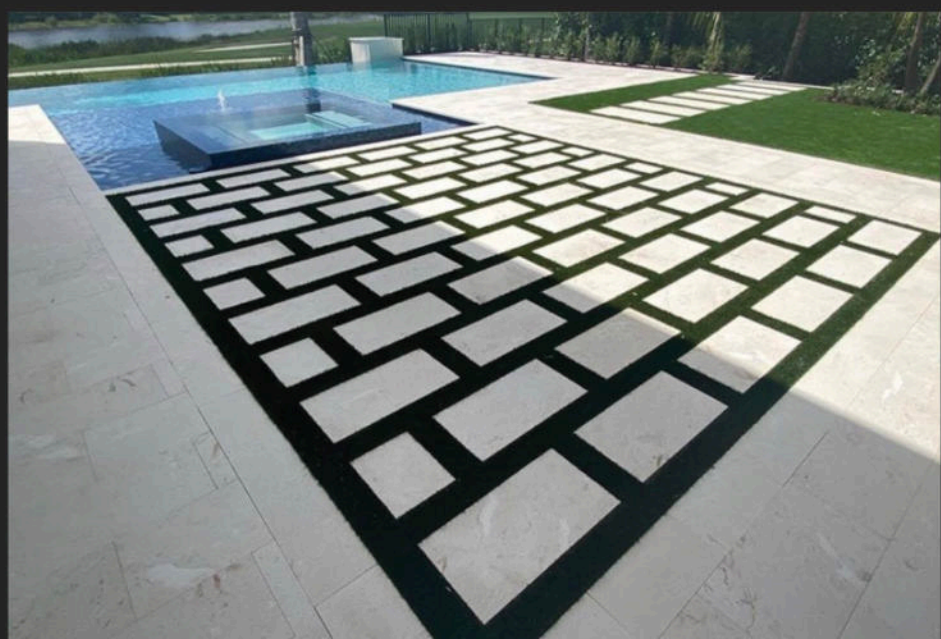

SILVER TRAVERTINE POOL COPING

Available in following size and thickness:
 1 1/4" Thickness: 6x12x1 1/4, 12x12x1 1/4, 12x24x1 1/4, 16x24x1 1/4
 2" Thickness: 6x12x2, 12x12x2, 12x24x2, 16x24x2

Stone is product of nature and will vary in color, marking and texture. This samples show the general characteristics of the variety named.

SEASHELL TUMBLED

Available in following size:
6x12x1 1/4, 8x8x1 1/4, 8x16x1 1/4, 12x12x1 1/4, 12x24x1 1/4, 16x16x1 1/4, 16x24x1 1/4, 24x24x1 1/4, French Pattern 1 1/4

Nothing beats our gorgeous **Seashell** pavers sophisticated and elegant appearance with actual fossilized shells. Bring a unique style to your home.