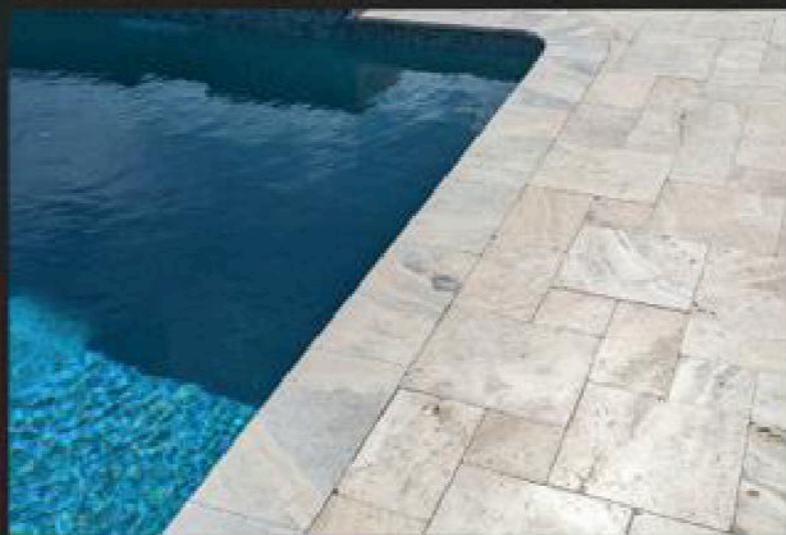

SILVER RIVER TUMBLED

Available in following size:
6x12x1 1/4, 8x8x1 1/4, 8x16x1 1/4, 12x12x1 1/4, 12x24x1 1/4, 16x16x1 1/4, 16x24x1 1/4, 24x24x1 1/4, French Pattern 1 1/4

Give yourself the pleasure of having this beautiful Silver River Travertine paver in your own back yard.