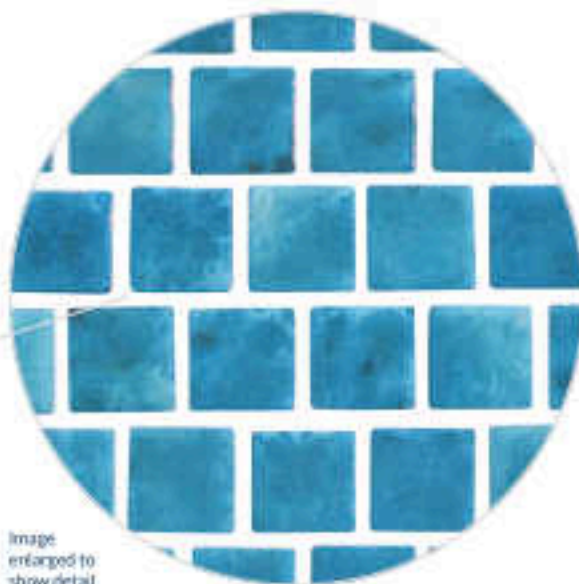

Cerulean | MK-G-CERULEAN

Image enlarged to show detail

Size: 1" x 1"

1" x 1": 1 sht. = 1.0 sq. ft.

High End Glass Tile

Mosaic | Abruzzo

Aquarius | Candy 1" x 1"

On The Rocks 1" x 1"
CAM-LTBLUE