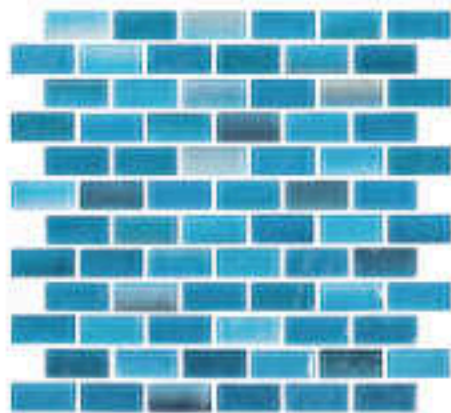

Turquoise 1" x 2"
MST-TURQ1X2