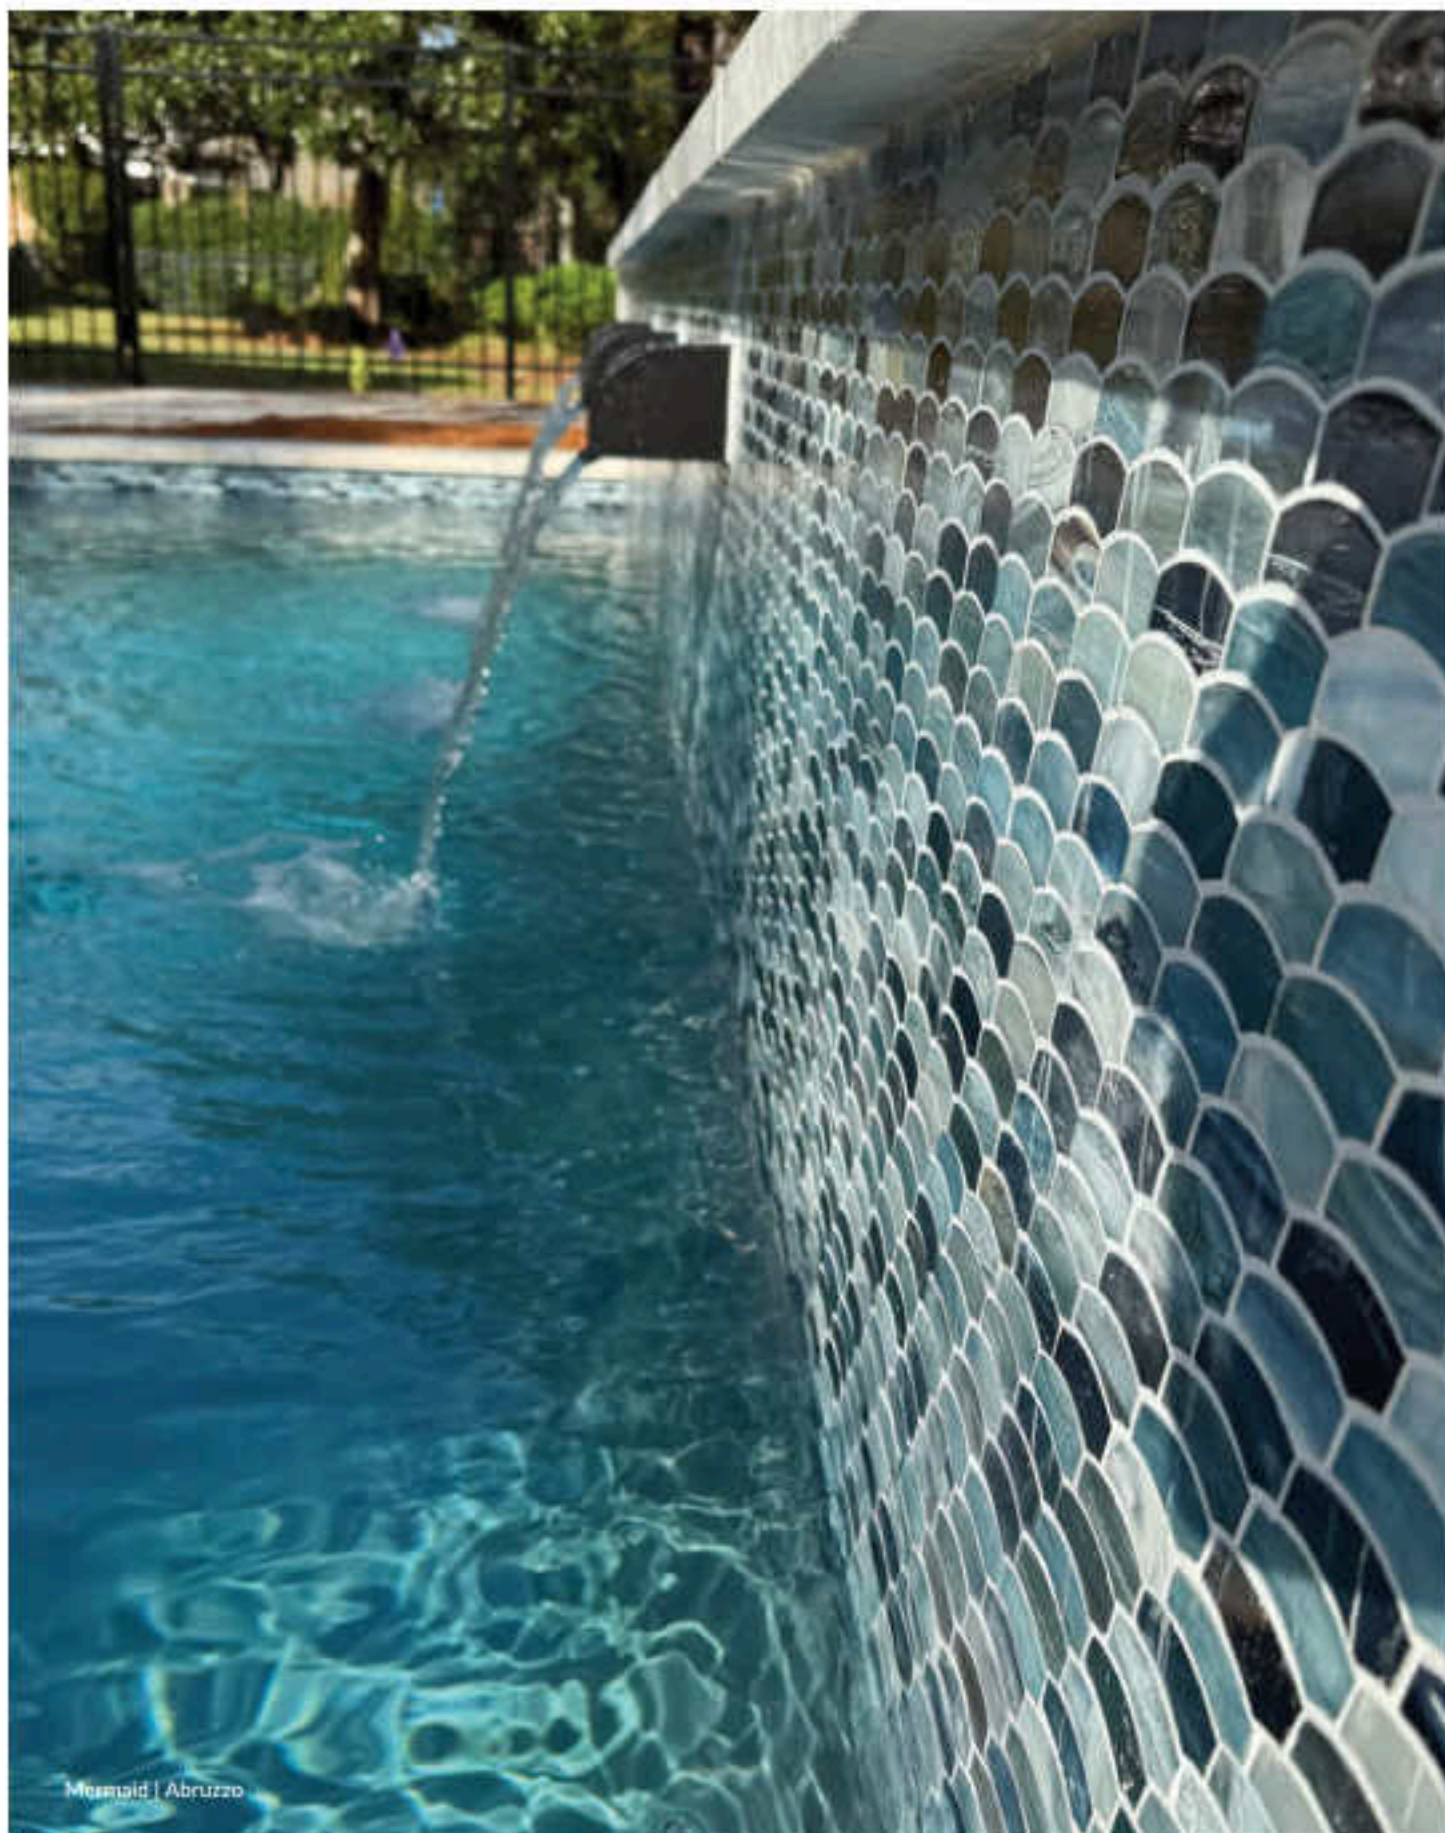

Cerulean | MK-G-CERULEAN

Image enlarged to show detail

Size: 1" x 1"

1" x 1": 1 sht. = 1.0 sq. ft.

High End Glass Tile

Mosaic | Abruzzo

Aquarius | Candy 1" x 1"

On The Rocks 1" x 1"
CAM-LTBLUE