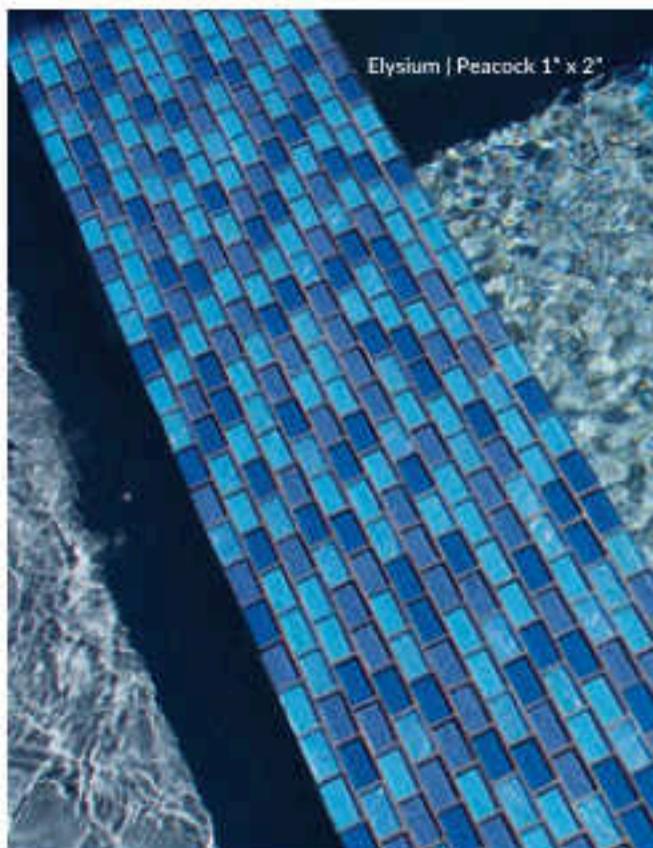

Gray
6" x 36"
TUL-GRAY
LIMITED STOCK

Size: 6" x 36" Plank

6" x 36": 1 pc. = 1.5 sq. ft.

Note

This veneer features wide shade variations.

Tulipwood | Gray 6" x 36"

Elysium | Peacock 2" x 4"

Tuxedo | Black 1" x 1"