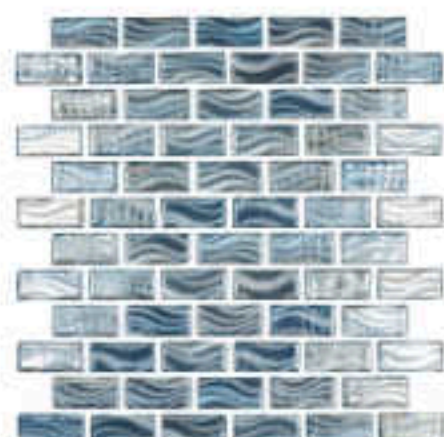

2" x 3": 1 Sheet = 0.97 sq. ft.

Glacier Bay

White Blend 1" x 1"
GLC-ICEBERG

Ocean Blue 1" x 1"
GLC-OCEAN

Sky Blend 1" x 1"
GLC-SKY

Ice White 1" x 2"
GLC-ICEBERG1X2

Ocean Blue 1" x 2"
GLC-OCEAN1X2

Sky Blue 1" x 2"
GLC-SKY1X2