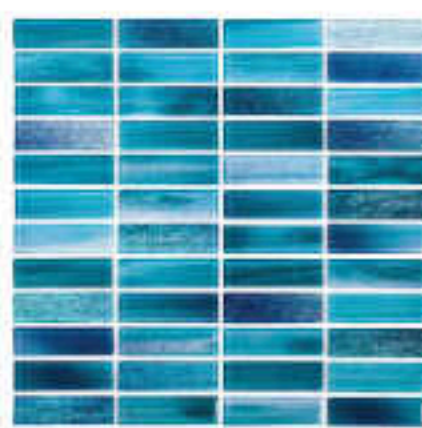

Peacock 1" x 2" | ELY-PEACOCK1X2

Peacock 2" x 4" | ELY-PEACOCK2X4

Turquoise 1" x 2" | ELY-TURQ1X2

Turquoise 2" x 4" | ELY-TURQ2X4

Size: 1" x 2" | 2" x 4"

1" x 2" • 2" x 4": 1 sh. = 0.97 sq. ft.

Alice Blue White 1" x 1"
MEL-ALICEBLUE

Aquamarine 1" x 1"
MEL-AQUAMARINE

Cobalt 1" x 1"
MEL-COBALT

Alice Blue White 1" x 3"
MEL-ALICEBLUEEX3

Aquamarine 1" x 3"
MEL-AQUAMARINEEX3

Cobalt 1" x 3"
MEL-COBALT1X3

Image
enlarged
to show detail

Size: 1" x 1" | 1" x 3"