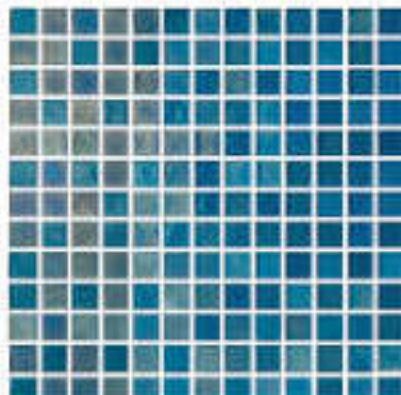

Bayou Blue
BTQ-BAYOU-BLUE