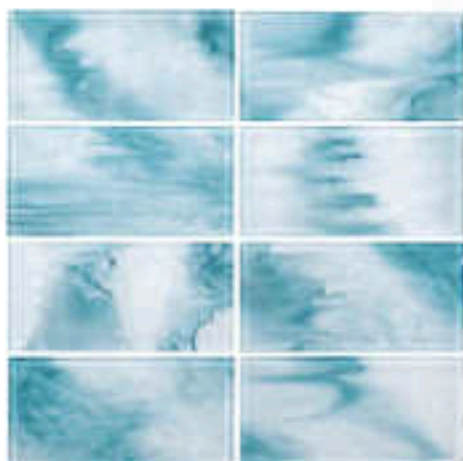

Aqua 3" x 6"
WTR-SEA3X6