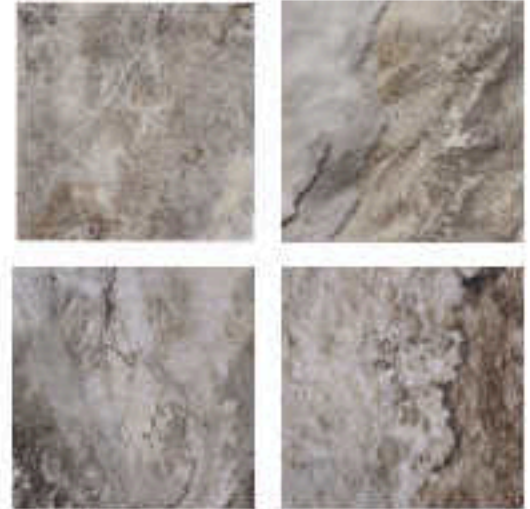

The Verona tile is available in 3" x 12" bullnose tile.

Note

This tile features wide shade variations.

Blue Slate
RLN-BLUE SLATE

Silver
RLN-SILVER

Size: 6" x 6"

6" x 6": 4 pcs. = 1.0 sq. ft. nominal

The Ridgeline Blue Slate tile is available in 6" x 6" bullnose tile.