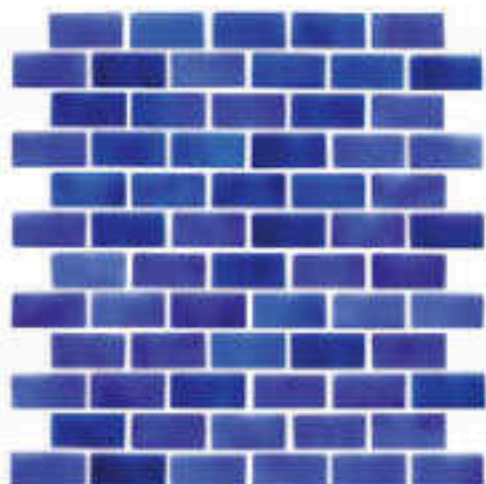

Lightwaves

Tropical | Glass-Mesh Back

Aquamarine 1" x 2"
LWV-AQUAMARINE1X2
LIMITED STOCK

Aquamarine 1" x 1"
LWV-AQUAMARINE
LIMITED STOCK

Size: 1" x 1" | 1" x 2"

1" x 1" • 1" x 2": 1 sht. = 0.97 sq. ft.

Blue 1" x 2"
MAJ-BLUE1X2