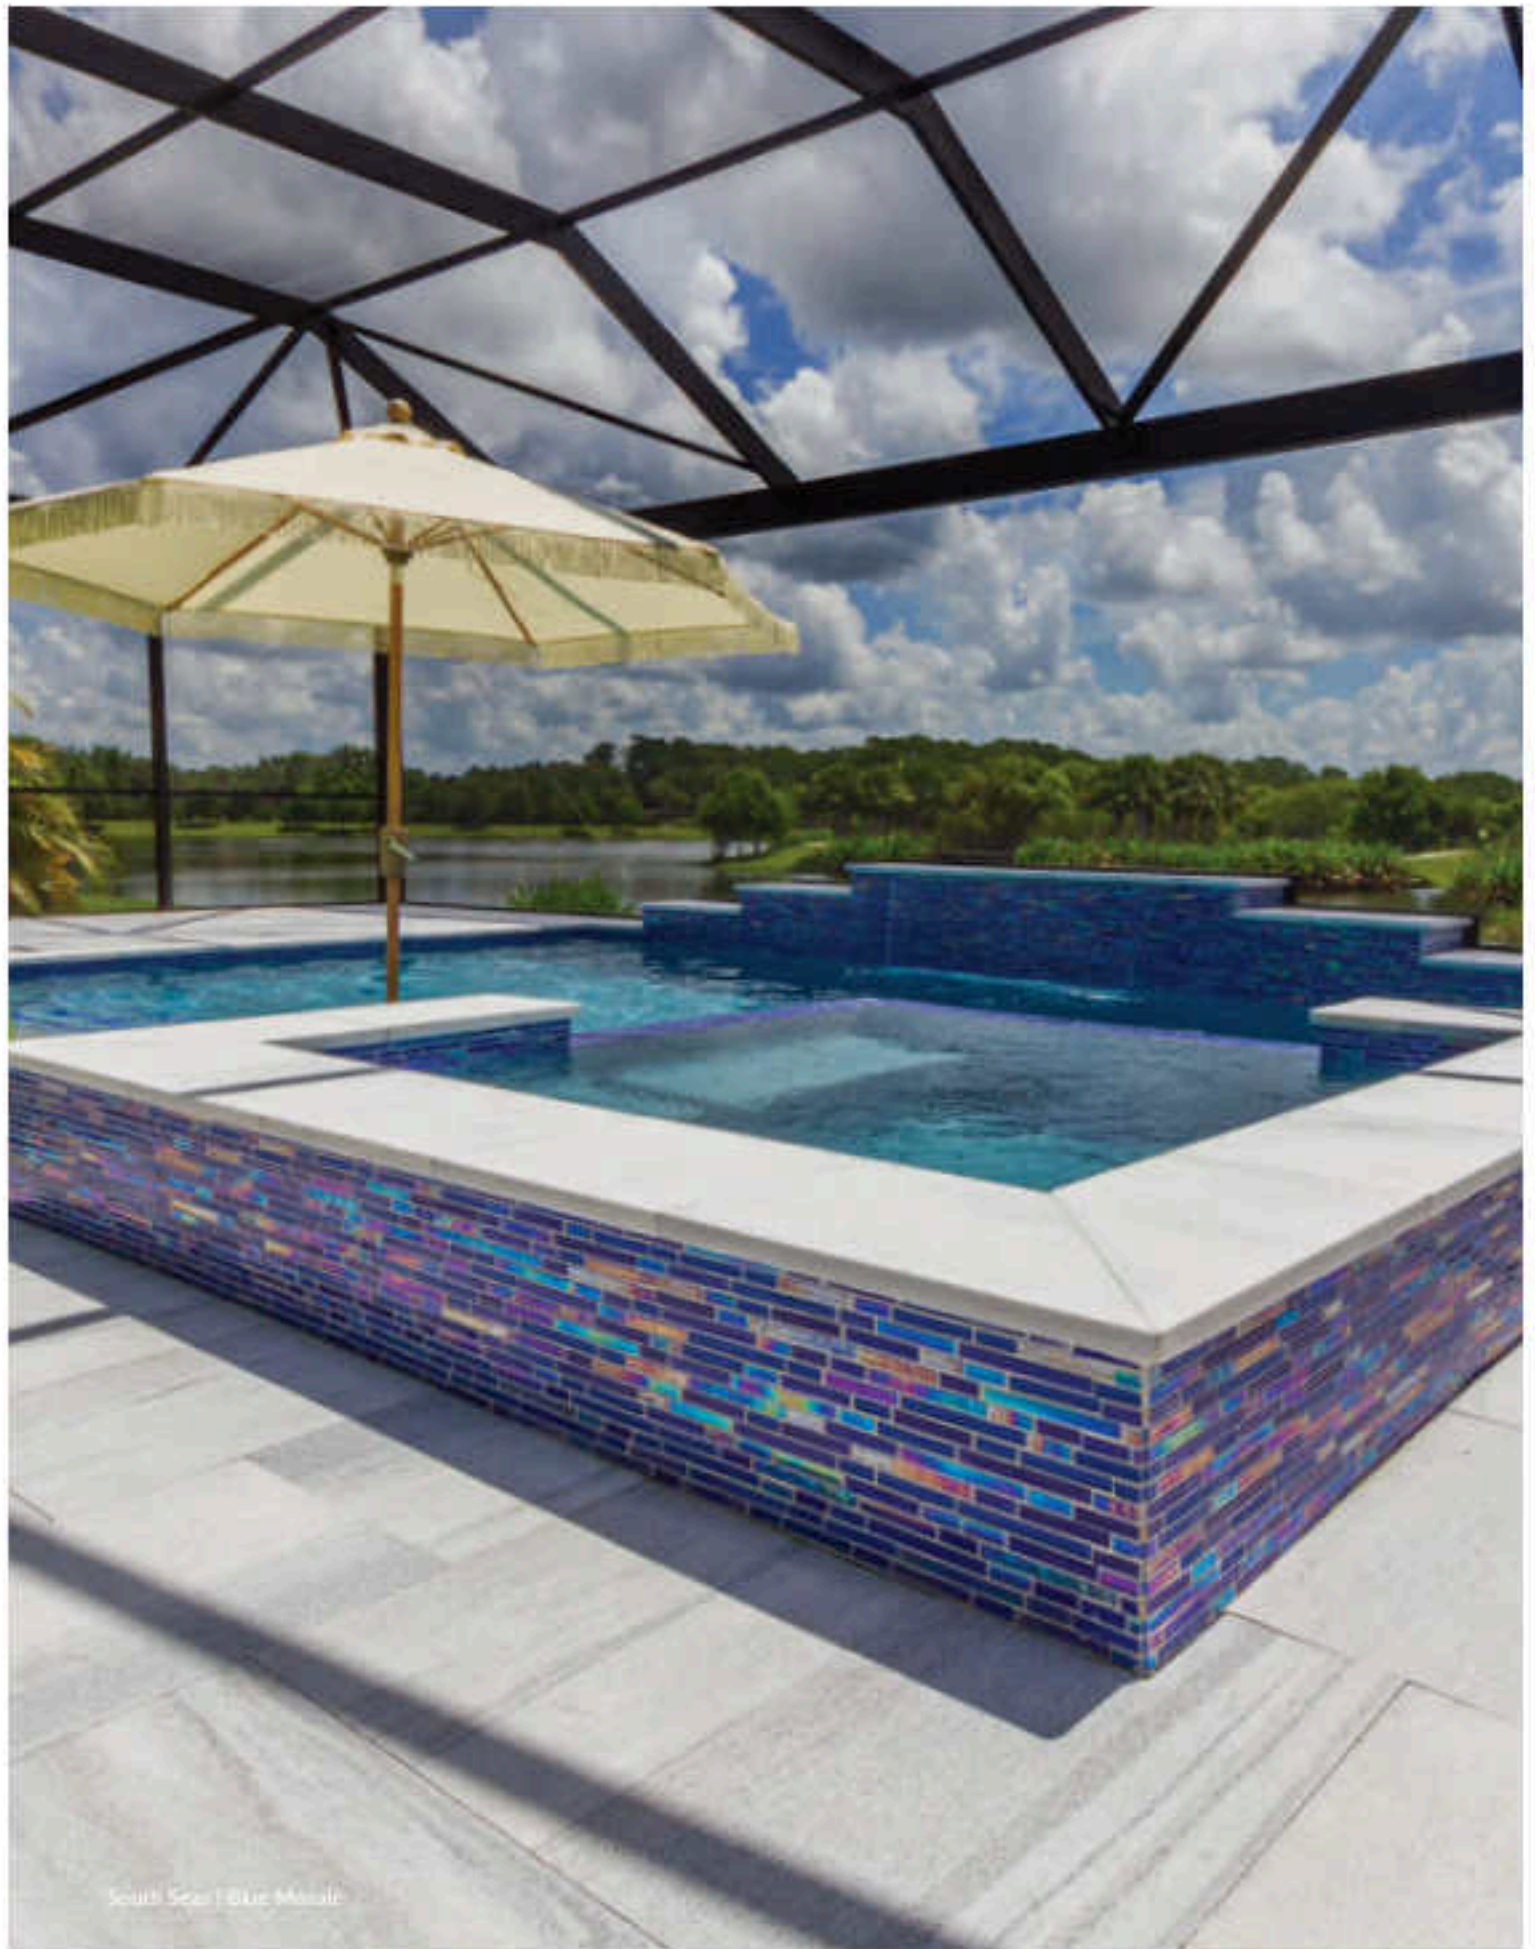

South Sea | Blue Mosaic