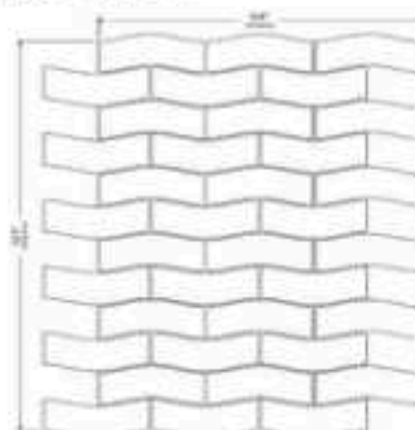

Note

Both color blends of the Tetra series can also be ordered in full interlocking sheets:

- TET-AQUA • TET-ONYX