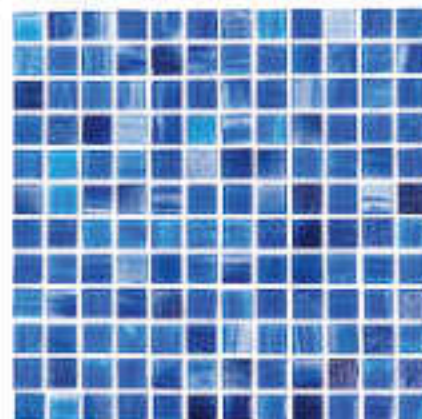

Peacock 1" x 2" | ELY-PEACOCK1X2

Peacock 2" x 4" | ELY-PEACOCK2X4

Turquoise 1" x 2" | ELY-TURQ1X2

Turquoise 2" x 4" | ELY-TURQ2X4

Size: 1" x 2" | 2" x 4"

1" x 2" • 2" x 4": 1 sh. = 0.97 sq. ft.

Alice Blue White 1" x 1"
MEL-ALICEBLUE

Aquamarine 1" x 1"
MEL-AQUAMARINE

Cobalt 1" x 1"
MEL-COBALT

Alice Blue White 1" x 3"
MEL-ALICEBLUEEX3

Aquamarine 1" x 3"
MEL-AQUAMARINEEX3

Cobalt 1" x 3"
MEL-COBALT1X3

Image
enlarged
to show detail

Size: 1" x 1" | 1" x 3"