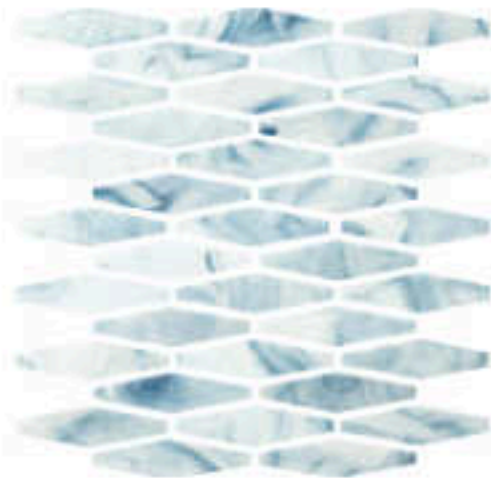

Ballston | Chesapeake | 94

Image enlarged to show detail

Blue 1" x 1"
ADV-BLUE

Teal 1" x 1"
ADV-TEAL

Blue 1" x 2"
ADV-BLUE1X2

Teal 1" x 2"
ADV-TEAL1X2

Size: 1" x 1" | 1" x 2"

1" x 1" | 1" x 2"; 1 sht. = 0.93 sq.

White Hex
IFL-WHITE HEX

White
IFL-WHITE

White Hex Border
IFL-WHITE HXB

Sky Hex
IFL-SKY HEX

Sky
IFL-SKY

Sky Hex Border
IFL-SKY HXB

Mavericks Hex
IFL-MAVERICKS HEX

Mavericks
IFL-MAVERICKS