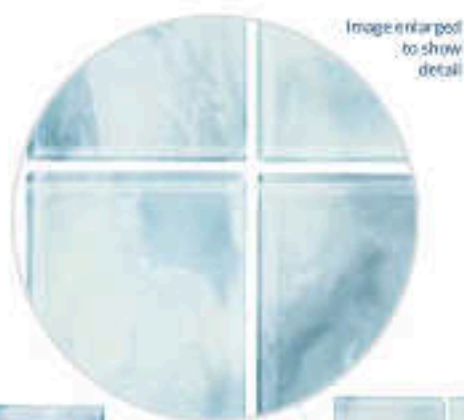

Aqua 3" x 6"
WTR-SEA3X6