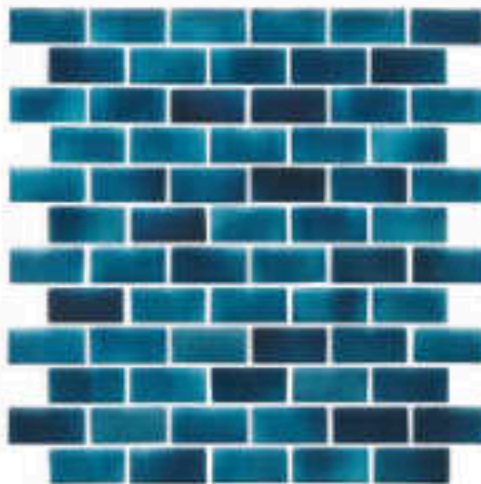

Lightwaves

Tropical | Glass-Mesh Back

Aquamarine 1" x 2"
LWV-AQUAMARINE1X2
LIMITED STOCK

Aquamarine 1" x 1"
LWV-AQUAMARINE
LIMITED STOCK

Size: 1" x 1" | 1" x 2"

1" x 1" • 1" x 2": 1 sht. = 0.97 sq. ft.

Blue 1" x 2"
MAJ-BLUE1X2