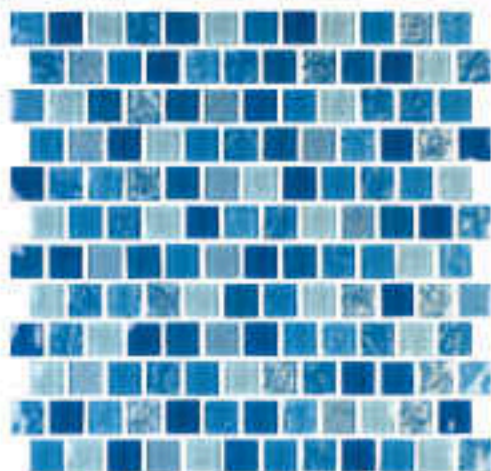

Blue 1" x 1"
SOL-CLEO1X1
LIMITED STOCK