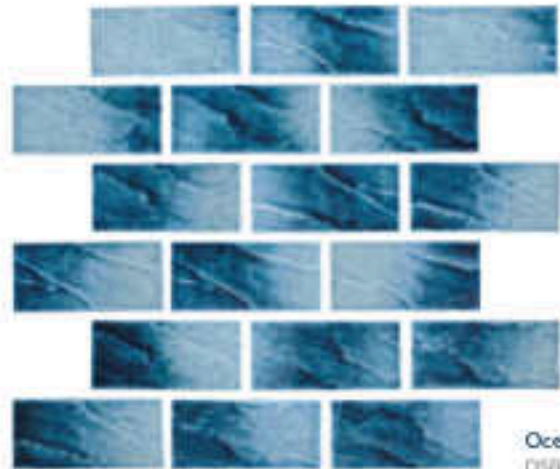

Ocean Blue
DSB-BLUE

Ocean Blue 2" x 4"
DSB-BLUE2X4