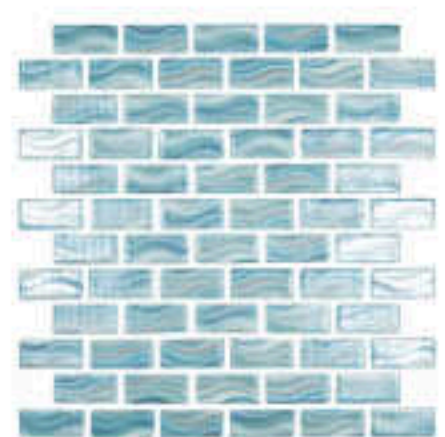

2" x 3": 1 Sheet = 0.97 sq. ft.

Glacier Bay

White Blend 1" x 1"
GLC-ICEBERG

Ocean Blue 1" x 1"
GLC-OCEAN

Sky Blend 1" x 1"
GLC-SKY

Ice White 1" x 2"
GLC-ICEBERG1X2

Ocean Blue 1" x 2"
GLC-OCEAN1X2

Sky Blue 1" x 2"
GLC-SKY1X2