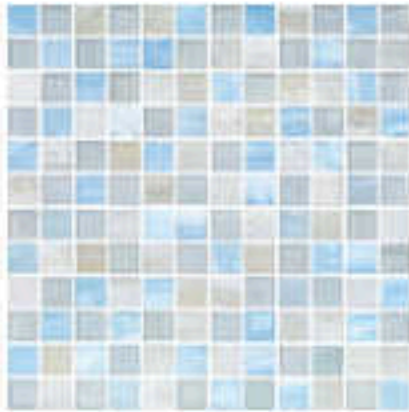

Argent Blue 1" x 1" | POS-ARGENT