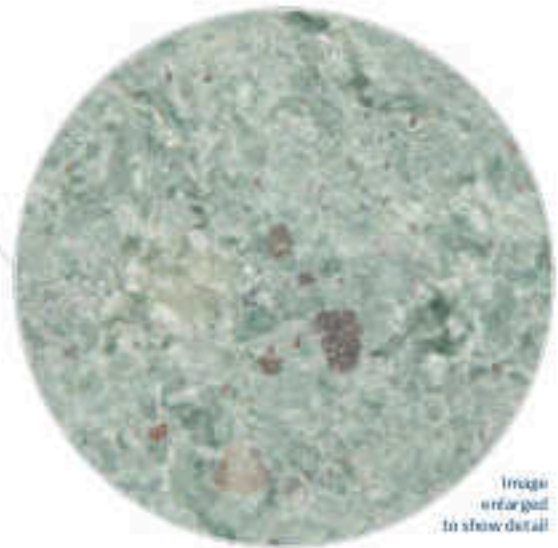

Celadon 1.25" x 1.25"
BST-CELADON1X1

Celadon 1.25" x 1.25"
BST-CELADON 1X1SSBN

Size: 1.25" x 1.25"

1.25" x 1.25": 1 sht. = 1.14 sq. ft.

Celadon 4" x 4"
BST-CELADON4X4

Size: 4" x 4"

4" x 4": 1 pc. = 0.11 sq. ft.