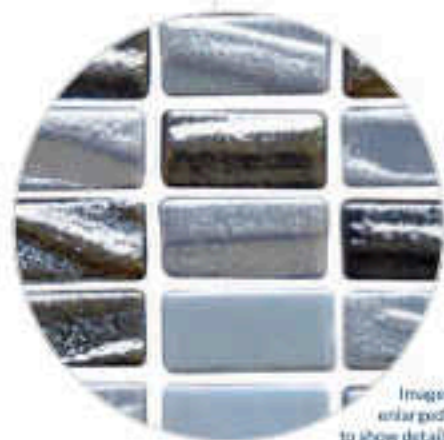

Image
enlarged
to show detail