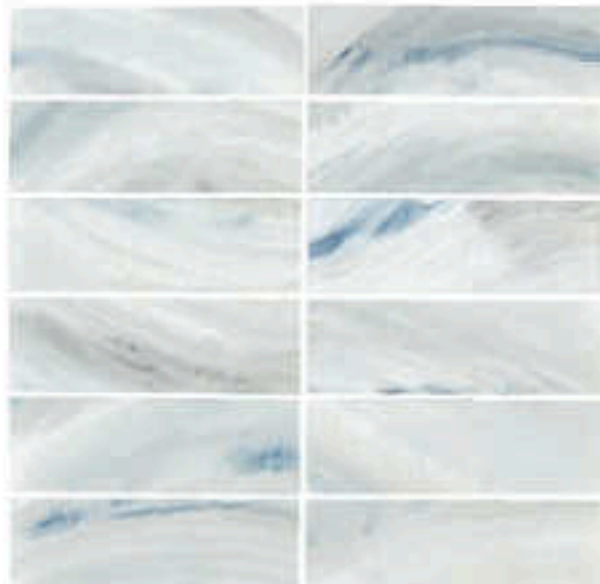

Beige 1" x 1"
PRL-SAND1X1

Beige VCAP
PRL-SAND 3/4RD

Beige 2" x 6.5"
PRL-SAND2X6

Light Blue 1" x 1"
PRL-WIND1X1

Light Blue VCAP
PRL-WIND 3/4RD

Light Blue 2" x 6.5"
PRL-WIND2X6

Size: 1" x 1" | 2" x 6.5" Sheet