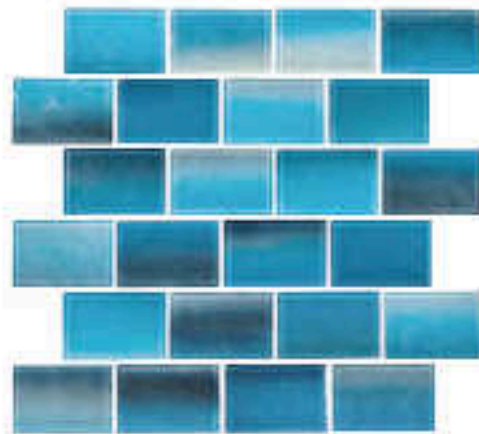

Turquoise 2" x 3"
MST-TURQ2X3