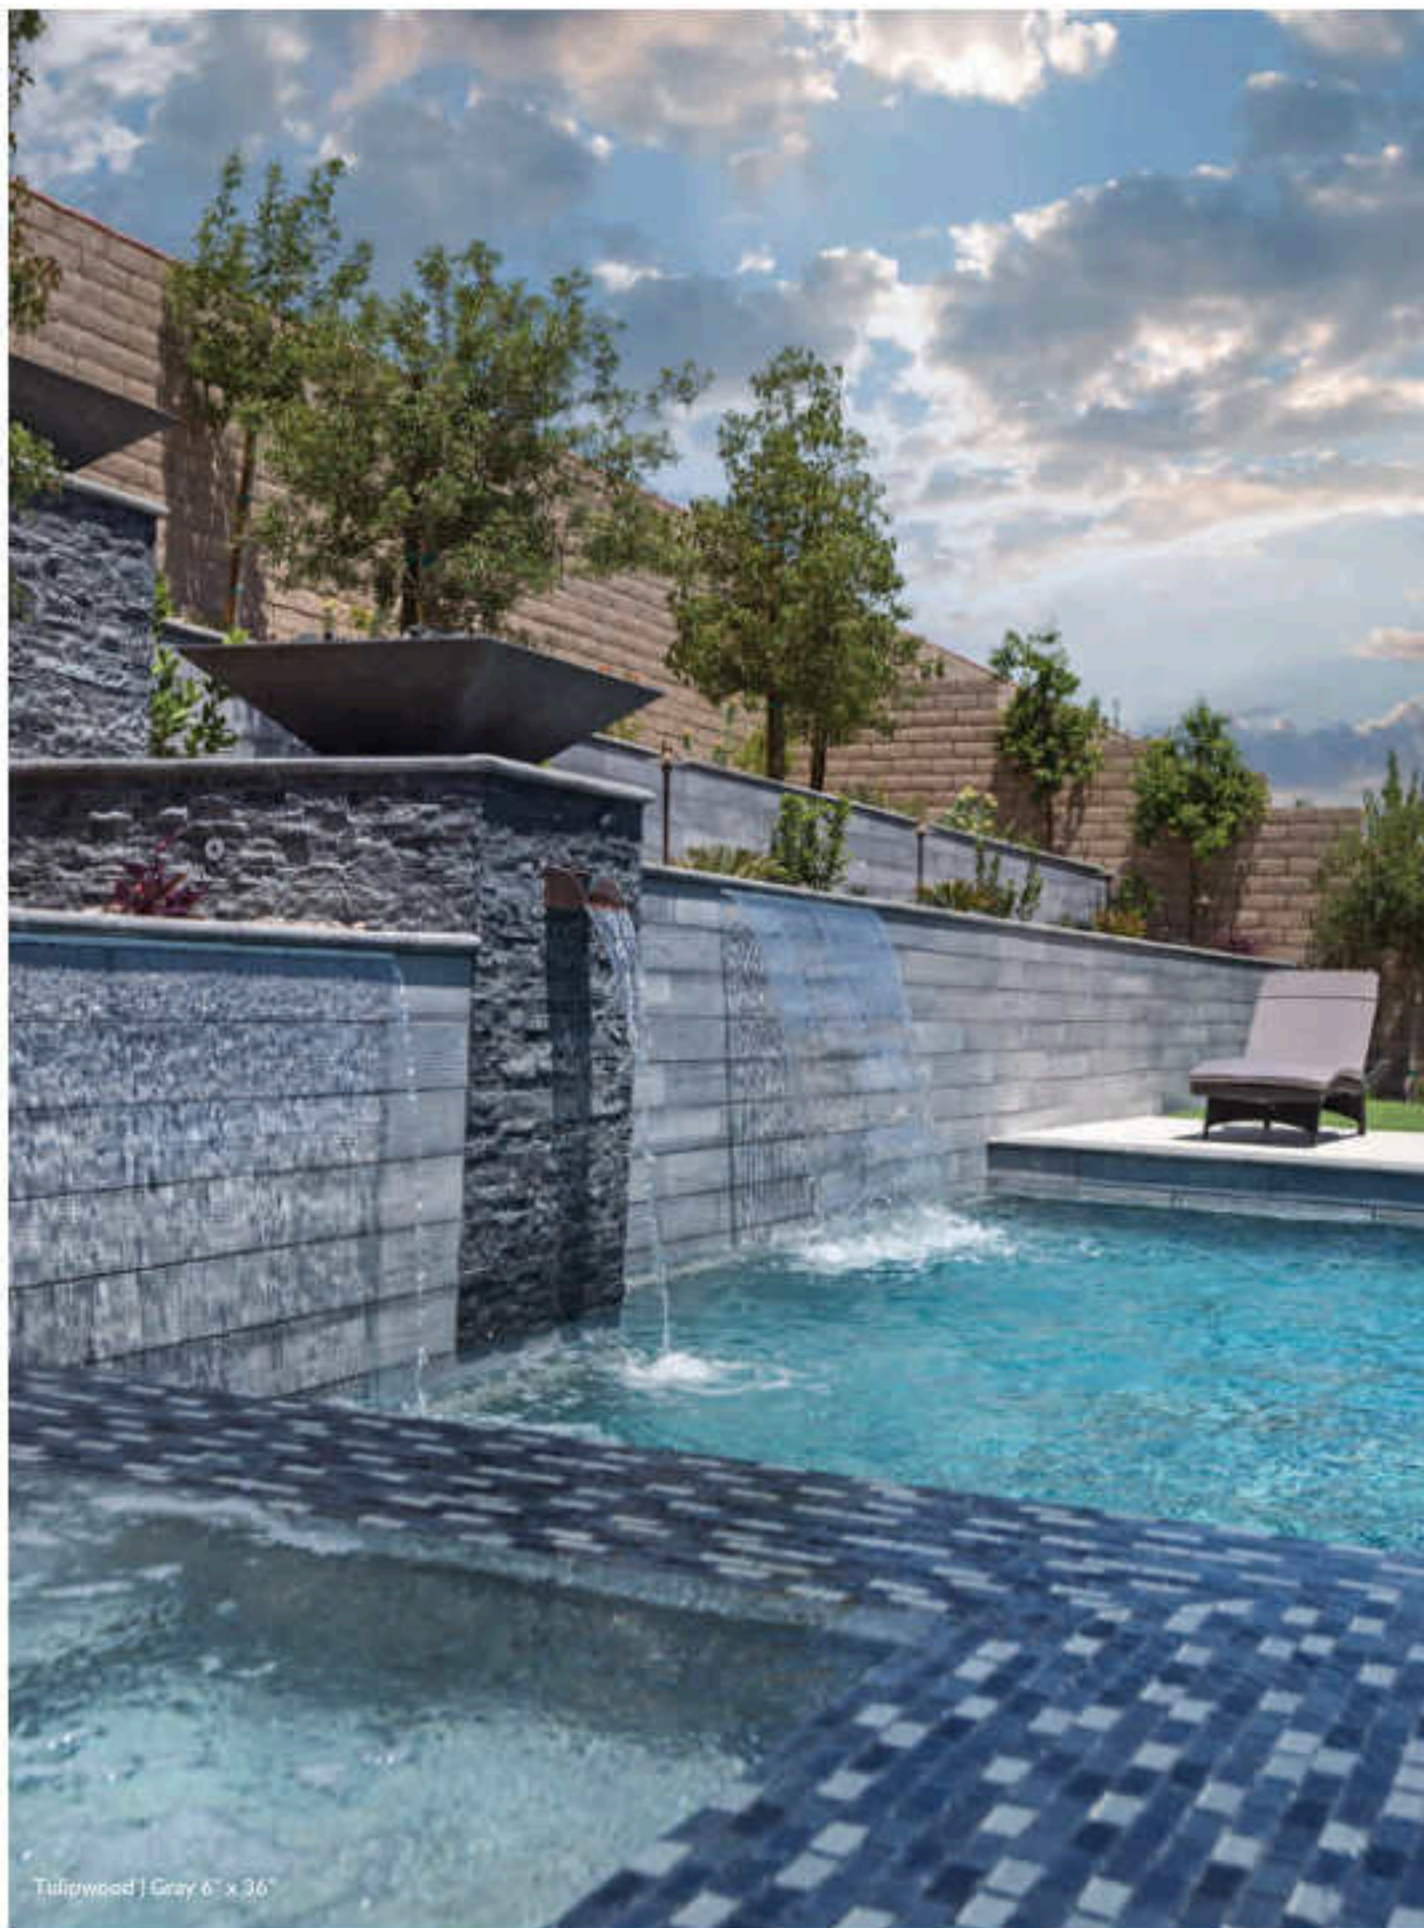

Tulipwood | Gray 6" x 36"