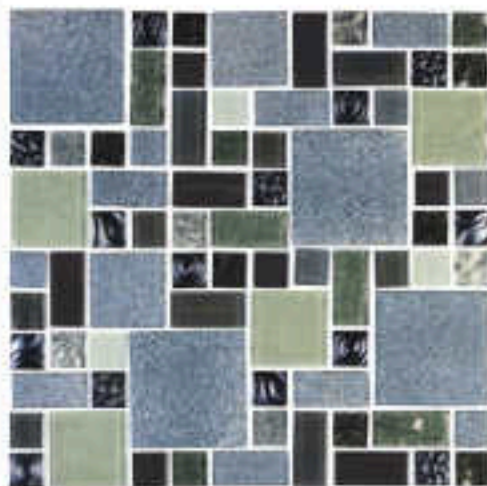

Silver 1" x 1"
SOL-ISIS1X1
LIMITED STOCK

Silver
SOL-ISIS
LIMITED STOCK

Size: 1" x 1" | Mosaic Pattern

1" x 1" • Mosaic Pattern: 1 sht. = 1.0 sq. ft.