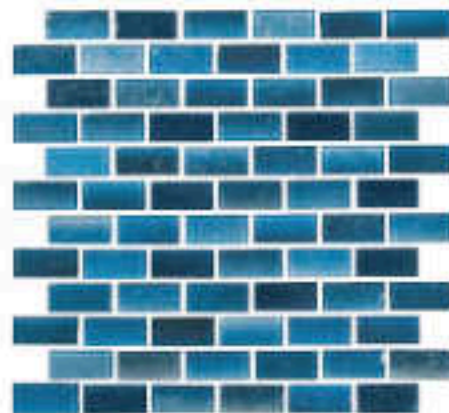

Elysium | Peacock 1" x 2"

South Sea | Blue Mosaic

Turquoise 2" x 3"
MST-TURQ2X3

Midnight Blue 2" x 3"
MST-BLUE2X3

Turquoise 1" x 2"
MST-TURQ1X2

Midnight Blue 1" x 2"
MST-BLUE1X2

Turquoise Mosaic
MST-TURQ

Midnight Blue Mosaic
MST-BLUE