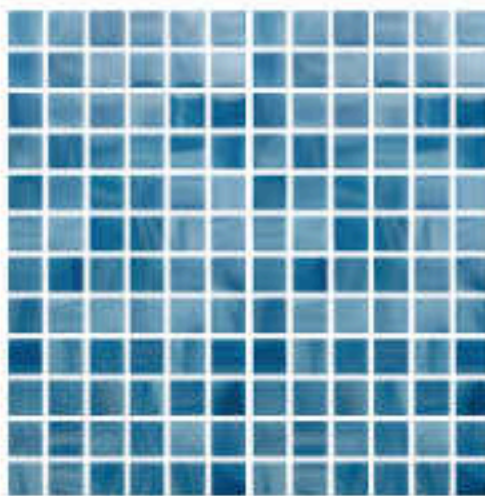

1" x 1": 1 sht. = 1.09 sq. ft. | 1" x 2": 1 sht. = 1.0 sq. ft.

Cobalt
AUR-COBALT

Cobalt 1" x 1"
AUR-COBALT1X1

Navy
AUR-NAVY

Navy 1" x 1"
AUR-NAVY1X1

White
AUR-WHITE

White 1" x 1"
AUR-WHITE1X1

Size: 6" x 6" | 1" x 1"