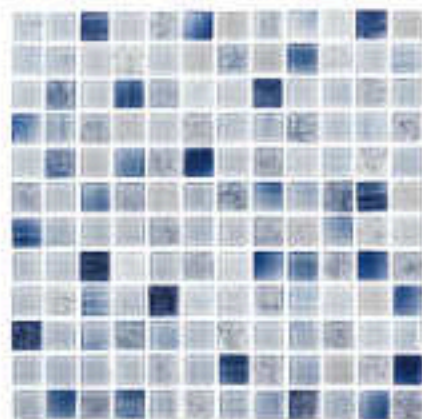

Peacock 1" x 2" | ELY-PEACOCK1X2

Peacock 2" x 4" | ELY-PEACOCK2X4

Turquoise 1" x 2" | ELY-TURQ1X2

Turquoise 2" x 4" | ELY-TURQ2X4

Size: 1" x 2" | 2" x 4"

1" x 2" • 2" x 4": 1 sh. = 0.97 sq. ft.

Alice Blue White 1" x 1"
MEL-ALICEBLUE

Aquamarine 1" x 1"
MEL-AQUAMARINE

Cobalt 1" x 1"
MEL-COBALT

Alice Blue White 1" x 3"
MEL-ALICEBLUEEX3

Aquamarine 1" x 3"
MEL-AQUAMARINEEX3

Cobalt 1" x 3"
MEL-COBALT1X3

Image
enlarged
to show detail

Size: 1" x 1" | 1" x 3"