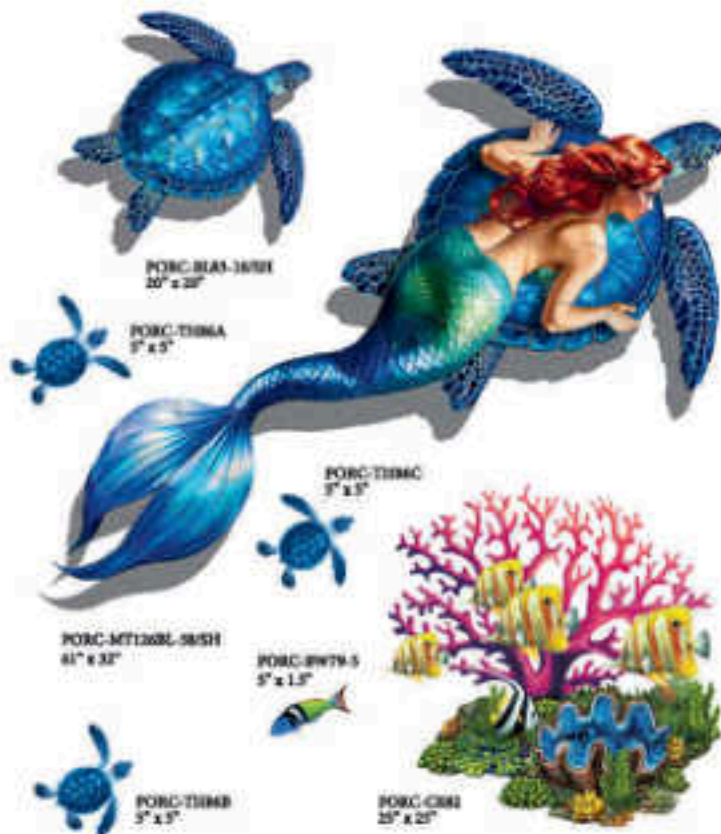

Custom Mosaics

Please ask your NPT Representative for the Custom Mosaics master catalog or scan the QR code for the Custom Mosaics website.