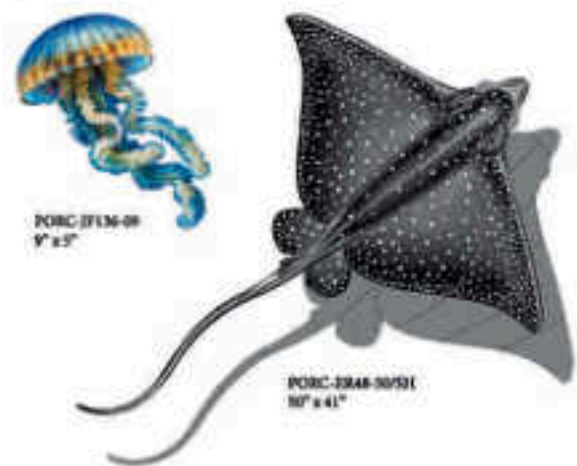

Custom Mosaics

Please ask your NPT Representative for the Custom Mosaics master catalog or scan the QR code for the Custom Mosaics website.