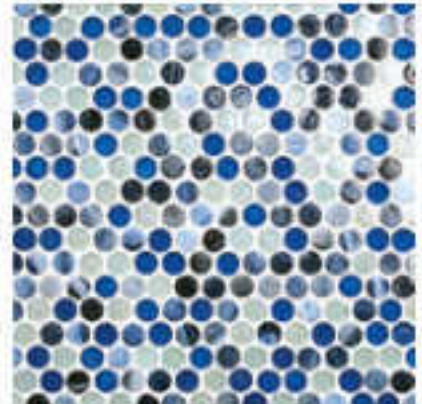

Capri Penny Rd | POS-CAPRI.PNRD