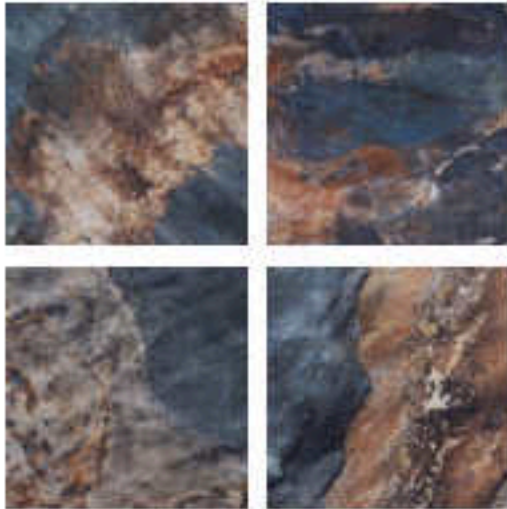

Blue Slate
RLN-BLUE SLATE