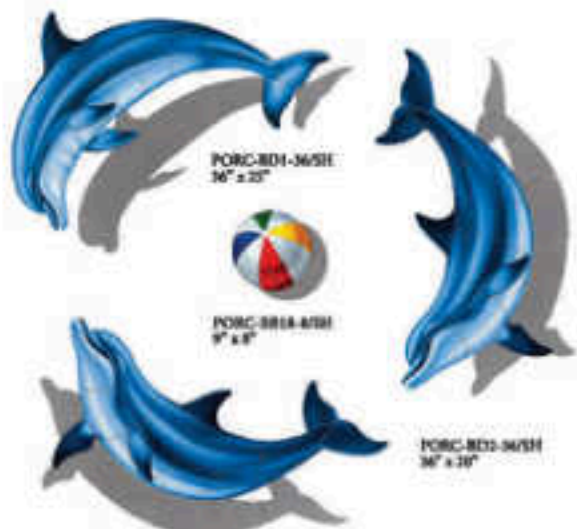

Custom Mosaics

Please ask your NPT Representative for the Custom Mosaics master catalog or scan the QR code for the Custom Mosaics website.