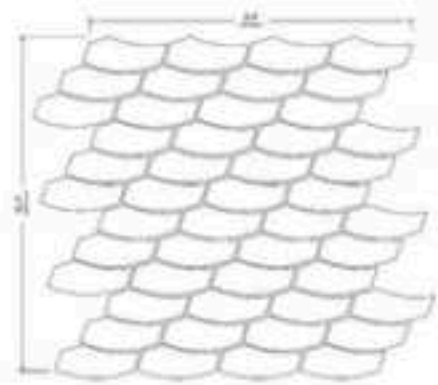

- MRM-PORTOFINO
- MRM-AERO
- MRM-ABRUZZO

Size: Mosaic Border | Interlocking

Mosaic Border: 1 sht. = 0.511 sq. ft.
Interlocking: 1 sht. = 0.705 sq. ft.

Mermaid | Abruzzo

Rust Quartzite 6" x 24" | LDGR-RUST **LIMITED STOCK**