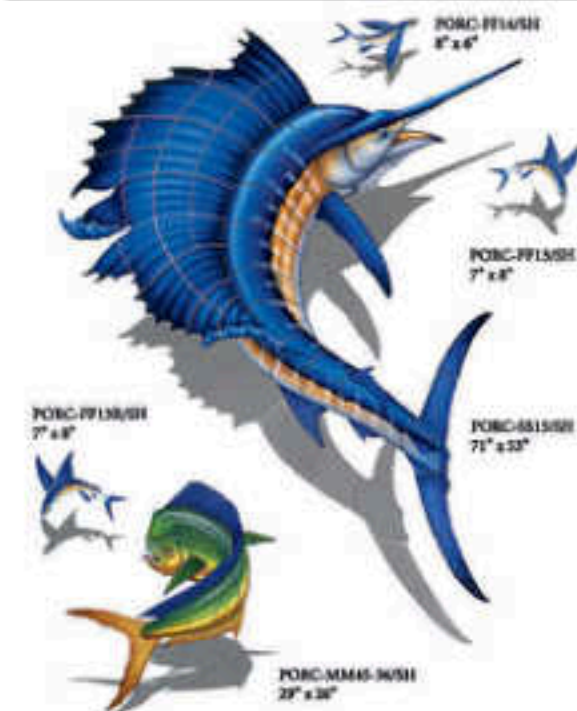

Custom Mosaics

Please ask your NPT Representative for the Custom Mosaics master catalog or scan the QR code for the Custom Mosaics website.