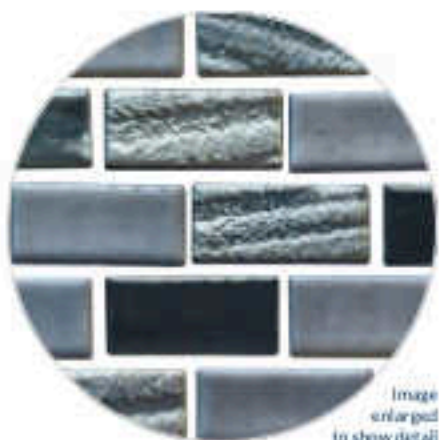

Cobalto Border
SGA-COBALTO BDR HEX

Image
enlarged to
show detail

Size: 1" x 1" | 1" x 2" | Hexagon | Border

1" x 1": 1 sht. = 1.075 sq. ft. | 1" x 2": 1 sht. = 1.0 sq. ft.
Hexagon • Border: 1 sht. = 0.94 sq. ft.