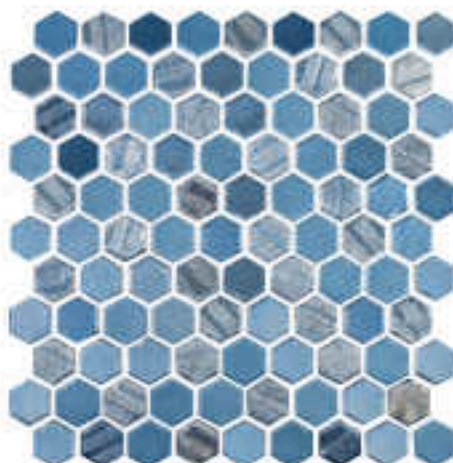

Ocean 1' x 1' | SCA-OCEAN

Ocean 1' x 2' | SCA-OCEAN1X2

Size: 1' x 1' | 1' x 2'

1' x 1' • 1' x 2': 1 sht. = 1.0 sq. ft.

Cobalto 1" x 1"
SGA-COBALTO

Cobalto
SGA-COBALTO FULL HEX

Cobalto 1" x 2"
SGA-COBALTO1X2