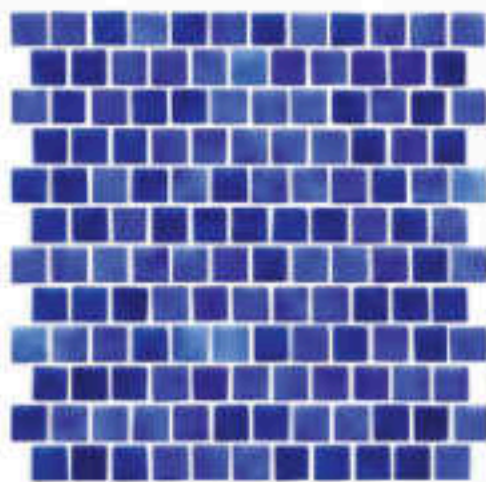

Blue 1" x 1"
MAJ-BLUE