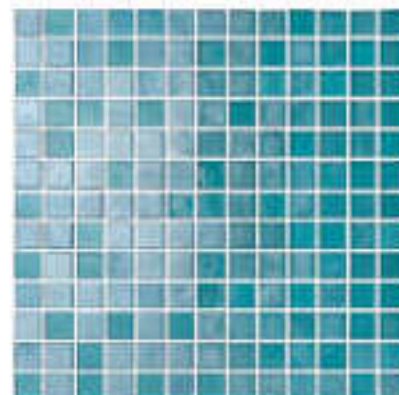

Bondi
BTQ-BONDI