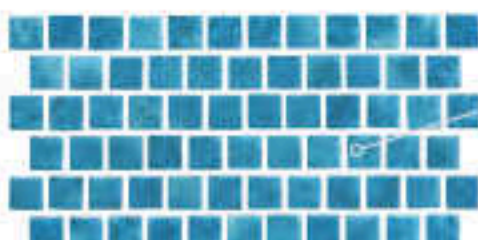

Mosaic Pattern • Border: 1 sht. = 0.94 sq. ft.

Caribbean Blue | MK-G-SEA

Cobalt Blue | MK-G-COBALT

Sky Blue | MK-G-SKY

Aquamarine | MK-G-AQUAMARINE

Indigo | MK-G-INDIGO

White Glossy | MK-G-WHITE GLOSSY

True Blue | MK-G-BLUE