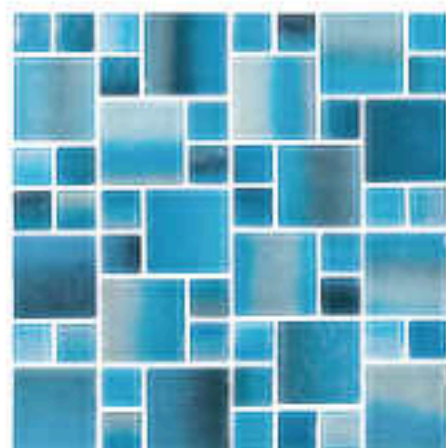

Elysium | Peacock 1" x 2"

South Sea | Blue Mosaic

Turquoise 2" x 3"
MST-TURQ2X3

Midnight Blue 2" x 3"
MST-BLUE2X3

Turquoise 1" x 2"
MST-TURQ1X2

Midnight Blue 1" x 2"
MST-BLUE1X2

Turquoise Mosaic
MST-TURQ

Midnight Blue Mosaic
MST-BLUE