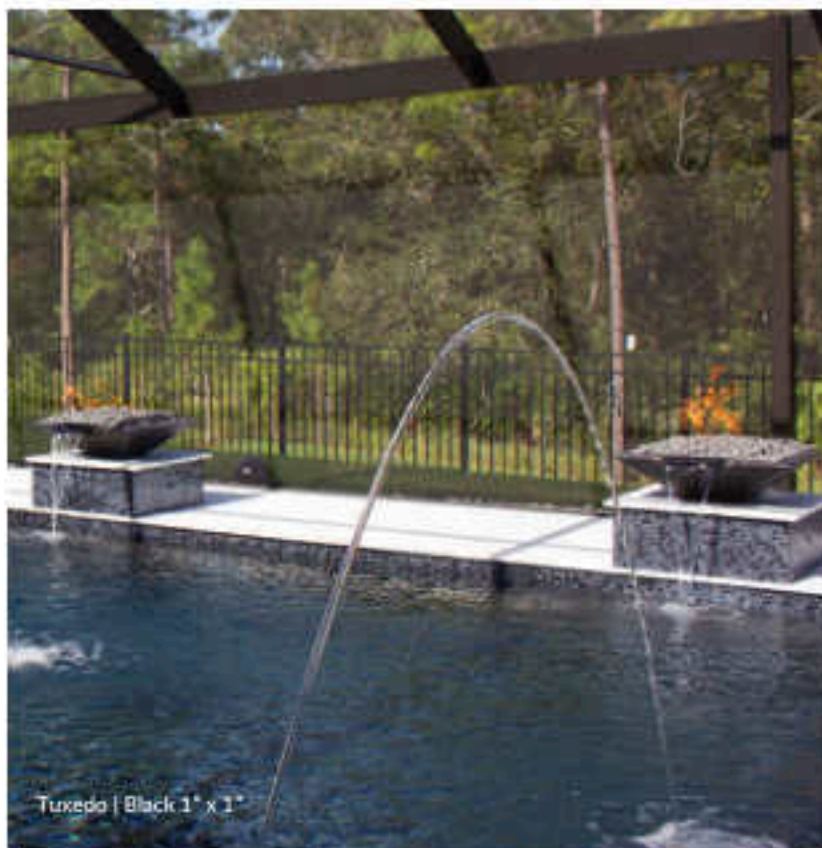

Gray
6" x 36"
TUL-GRAY
LIMITED STOCK

Size: 6" x 36" Plank

6" x 36": 1 pc. = 1.5 sq. ft.

Note

This veneer features wide shade variations.

Tulipwood | Gray 6" x 36"

Elysium | Peacock 2" x 4"

Tuxedo | Black 1" x 1"