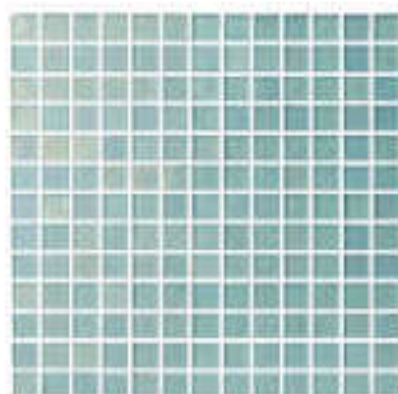

Mosaic Pattern: 1 sht. = 1.075 sq. ft.

Alure
BTQ-ALLURE

Bayou Blue
BTQ-BAYOU-BLUE

Bondi
BTQ-BONDI

Caspian
BTQ-CASPIAN

Indigo
BTQ-INDIGO

Nalu
BTQ-NALU

Pacific
BTQ-PACIFIC