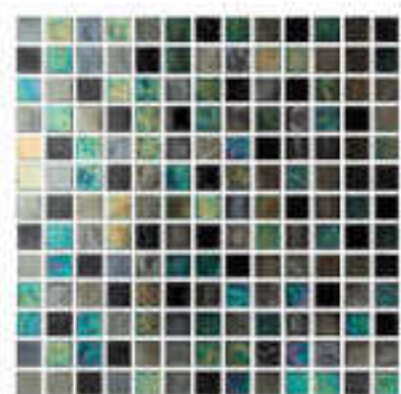

Mosaic Pattern: 1 sht. = 1.075 sq. ft.

Alure
BTQ-ALLURE

Bayou Blue
BTQ-BAYOU-BLUE

Bondi
BTQ-BONDI

Caspian
BTQ-CASPIAN

Indigo
BTQ-INDIGO

Nalu
BTQ-NALU

Pacific
BTQ-PACIFIC