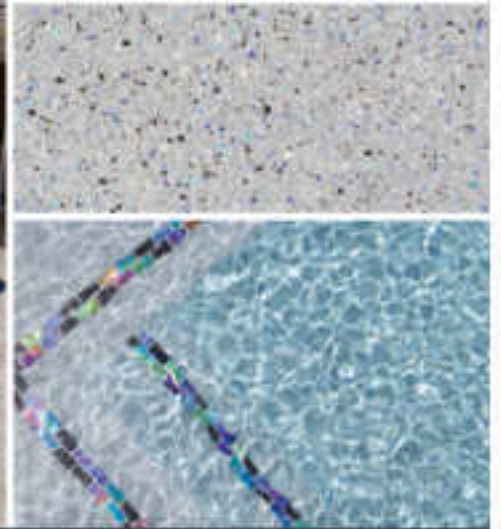

POLISHEDSCAPES

This stunningly smooth mix of marble and glass aggregates is polished to perfection using diamond abrasives. Mirrored highlights that sparkle in the sun make PolishedScapes® as pleasing to the eye as it is to the touch.