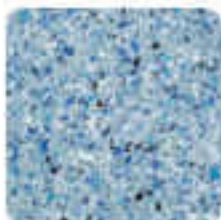

Commercial White\*

Surfside

Summer Breeze

Sea Glass

Bisbee Blue

Breakwater

Coral Reef

Silver Reef