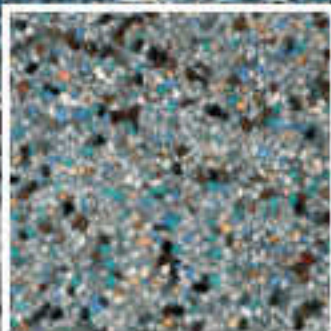

Water COLOR

StoneScapes®
Mini

Tropics Blue

Pool Finish

StoneScapes® Regular Tropics Blue pebble pool finish produces dark blue to teal water color. Its rich hue makes it easy to pair with tiles and hardscapes, especially those with green or other earth tones.