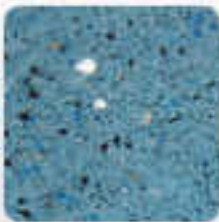

REFLECTIONS

Add a sprinkle of sparkle to any pool finish with QuartzScapes® Reflections. Whether you choose to enhance with a subtle shimmer or to go a bit bolder, this proprietary blend of specialty aggregates will bring your pool to life with a radiant glow when blended into your pool finish.

Samples shown with a 2 bag formula

1 Bag

Tahoe Blue 1