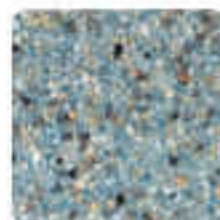

Aqua White **Mini**