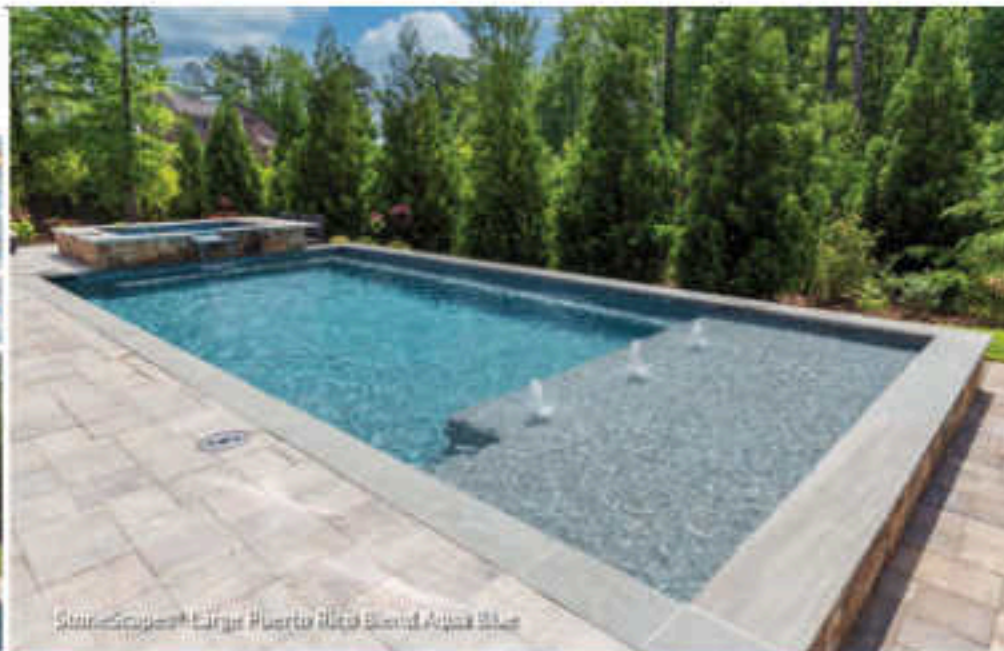

Lake Tekapo

French Gray

Kenai Gray

Aqua Blue

Moraine

Black

Enjoy the rustic splendor of a pebble pool finish featuring rich, vibrant colors, and the silky smooth texture that only a small aggregate pool finish can provide.