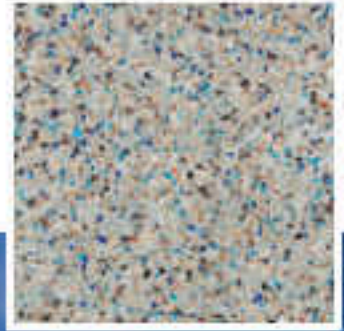

StoneScapes® Small
Puerto Rico Blend

Caribbean Blue

Pool Finish