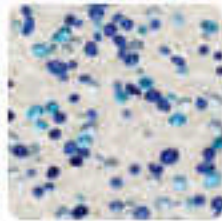

REFLECTIVE

Capture the sparkle and brilliance of the world's finest gems in a stunning, durable interior pool finish. Available in array of dazzling colors, JewelScapes® combines the beauty of smooth, colorful glass beads with the highest quality pigments and aggregates for a finish that's beyond compare.

Peyto

Iridescent glass beads used in JewelScapes® finishes are manufactured to exacting quality control standards for a long-lasting finish that is beyond compare.