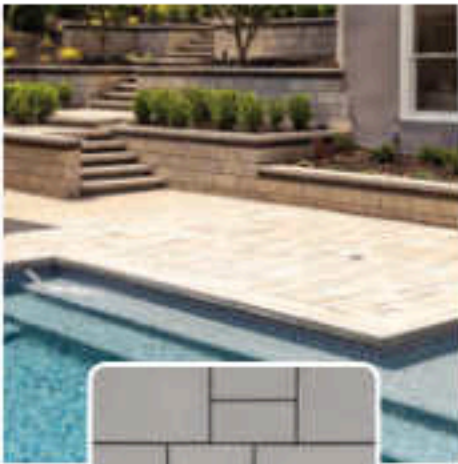

Commercial White\*

Surfside

Summer Breeze

Sea Glass

Bisbee Blue

Breakwater

Coral Reef

Silver Reef

Cascade

Skipping Rock

\*Commercial White is an all white, polished aggregate created for use in commercial pools. Add a favorite pigment color to change water color for your project.