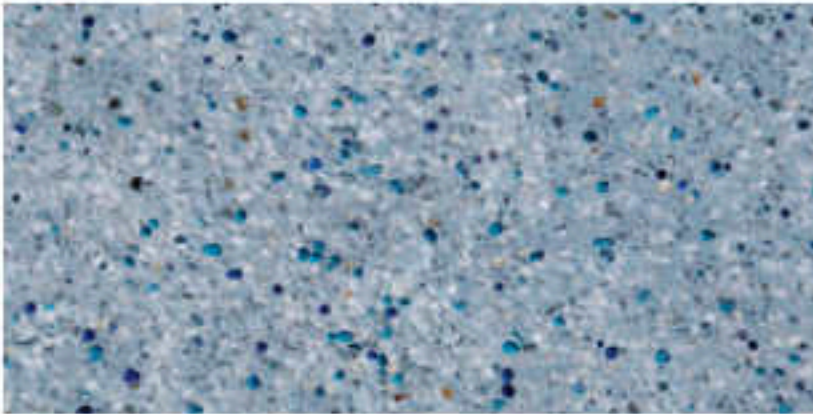

---

StoneScapes®  
Mini

Tahoe  
Blue

Pool Finish

StoneScapes® Small Puerto Rico Blend Aqua Blue

Ceramic Coated Colored Quartz Crystals

Pebbles with a Touch of Glass Beads

Glass Beads