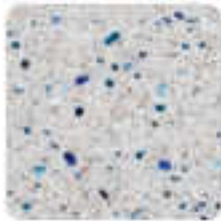

Scan the  
QR Code

to see more  
of this pool  
finish.

StoneScapes® Micro Puerto Rico Blend Aqua Blue

## MICRO PUERTO RICO BLEND

The natural beauty of the StoneScapes® Micro Puerto Rico Blend pebbles is enriched with tiny iridescent glass beads to further enhance the color of your pool water.

White

Summit Blue