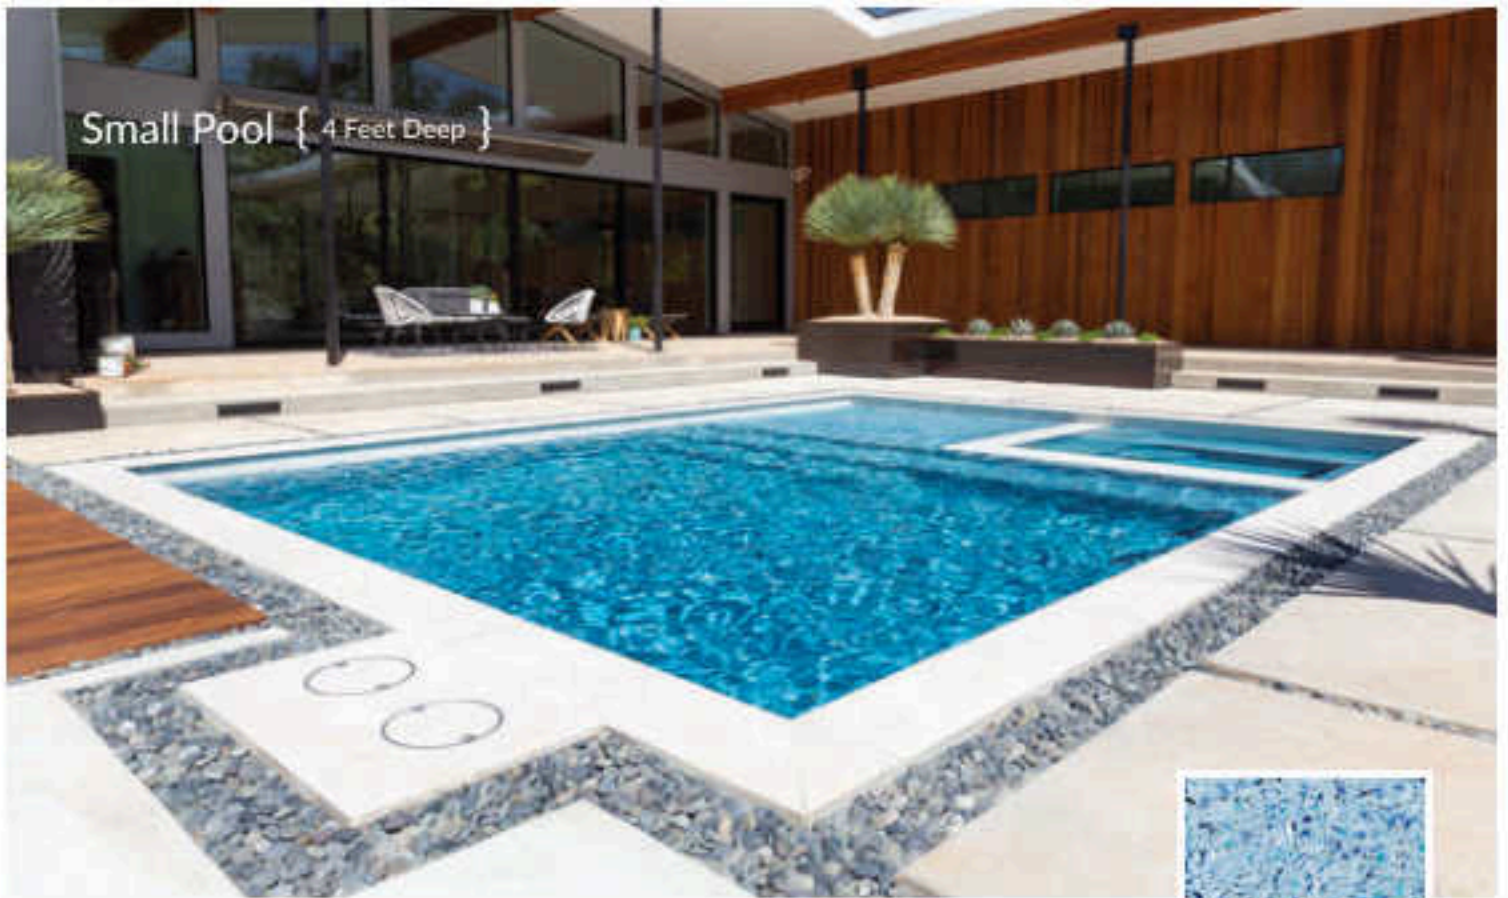

Shallow Pool { 4 Feet Deep }