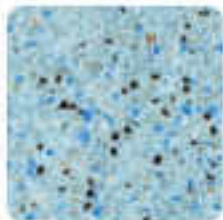

**REGULAR**

A premium blend of crushed quartz, white cement and mineral-based pigments, QuartzScapes® merges beauty and strength for a stunning pool finish. Natural quartz is one of the world's strongest minerals, and QuartzScapes® interior pool finishes create reliable beauty that will last.

Ivory

Sky Blue

Tropical Blue

Super Blue

Blue

Mariner Blue

Cappuccino

Bonsai