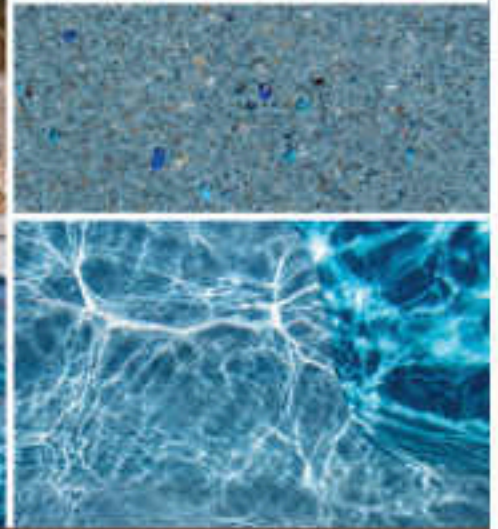

StoneScapes® Micro Puerto Rico Blend Aqua Blue

MICRO PUERTO RICO BLEND

The natural beauty of the StoneScapes® Micro Puerto Rico Blend pebbles is enriched with tiny iridescent glass beads to further enhance the color of your pool water.

Enjoy the rustic splendor of a pebble pool finish featuring rich, vibrant colors, and the silky smooth texture that only a small aggregate pool finish can provide.