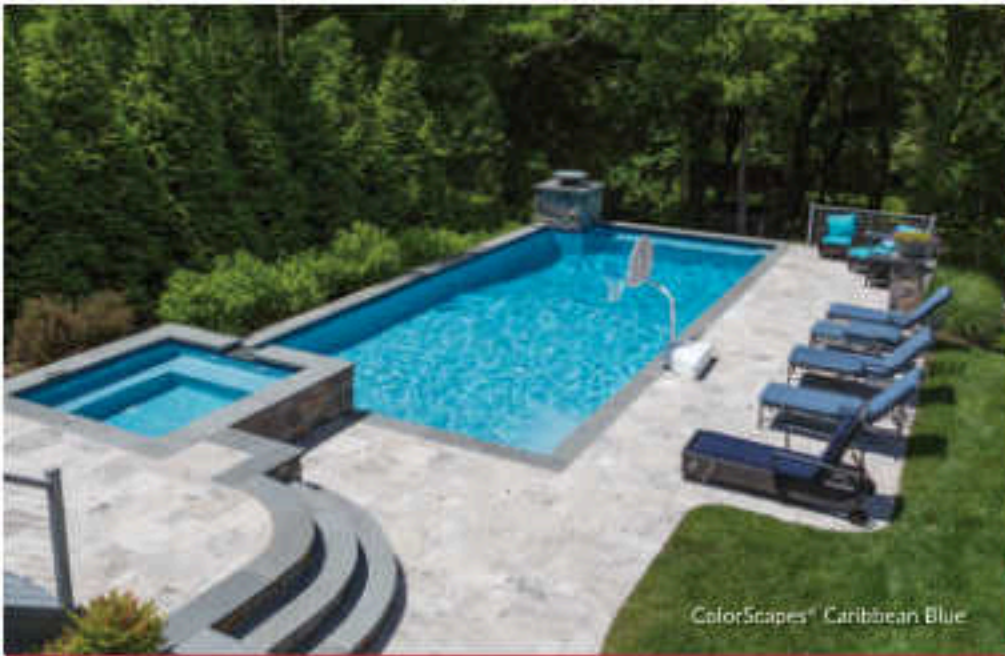

ColorScapes® Caribbean Blue