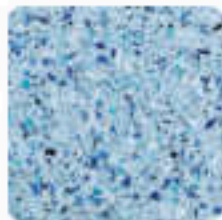

Commercial White\*

Surfside

Summer Breeze

Sea Glass

Bisbee Blue

Breakwater

Coral Reef

Silver Reef

Cascade

Skipping Rock

\*Commercial White is an all white, polished aggregate created for use in commercial pools. Add a favorite pigment color to change water color for your project.