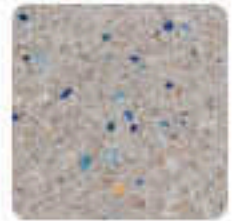

## MICRO PUERTO RICO BLEND

The natural beauty of the StoneScapes® Micro Puerto Rico Blend pebbles is enriched with tiny iridescent glass beads to further enhance the color of your pool water.

White

Summit Blue

Lake Tekapo

French Gray

Kenai Gray

Aqua Blue

Moraine

Black

Enjoy the rustic splendor of a pebble pool finish featuring rich, vibrant colors, and the silky smooth texture that only a small aggregate pool finish can provide.