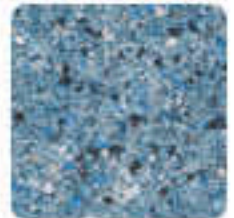

Barbados Blue