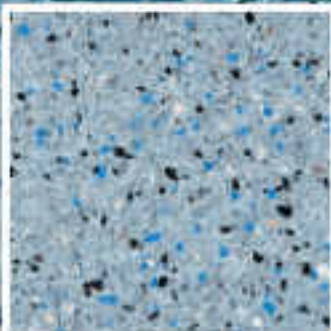

# Water COLOR

StoneScapes®  
Mini

French Gray

Pool Finish

For a soothing, nature-inspired light gray to medium blue watercolor, look no further than StoneScapes® French Gray.

QuartzScapes®  
Caribbean

Grenadine Gray