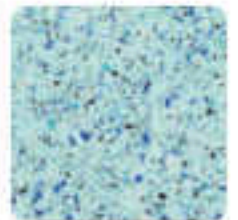

Commercial White\*

Surfside

Summer Breeze

Sea Glass

Bisbee Blue

Breakwater

Coral Reef

Silver Reef