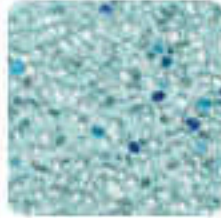

OPAL

JewelScapes® Opal Series brings together an icy blend of crystal clear glass beads with high quality pigments to create clearly captivating finishes. Available in both subtle and bold jewel tones, JewelScapes® Opal Series is the clear choice for your distinctive pool.

Sea Mist