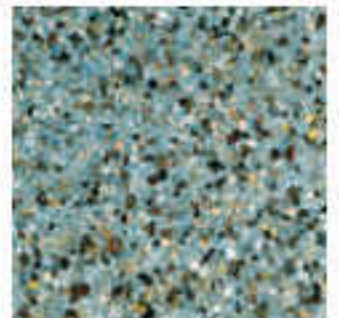

NPT® INTERIOR POOL FINISHES

are exquisite mixtures of color and texture in an array of spectacular blends.

While our formulas are accurate and consistent, the color of your pool's water will be uniquely yours.

StoneScapes®
Mini

Aqua Blue

Pool Finish