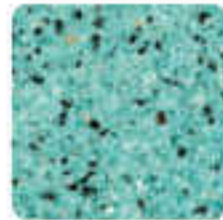

**REGULAR**

A premium blend of crushed quartz, white cement and mineral-based pigments, QuartzScapes® merges beauty and strength for a stunning pool finish. Natural quartz is one of the world's strongest minerals, and QuartzScapes® interior pool finishes create reliable beauty that will last.

Ivory

Sky Blue

Tropical Blue

Super Blue

Blue

Mariner Blue

Cappuccino

Bonsai