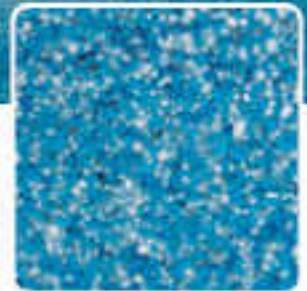

Pool Elements featured on this page:

Here's a view from above that might just blow your mind - intense blue tile and finish surrounded by a frame of creamy travertine decking.

- Pool Finish: JewelScapes® Classic Marina Blue
- Pool & Spa Tile: Jules Rustic Blue Blend
- Decking & Coping: Country Classic French Pattern Travertine
- Mosaics: Turtles and Stars in the spa
- Seating Ledge in pool
- Attached Raised Spillover Spa
- Fire Pit

Scan the QR Code

to see more of this pool finish.