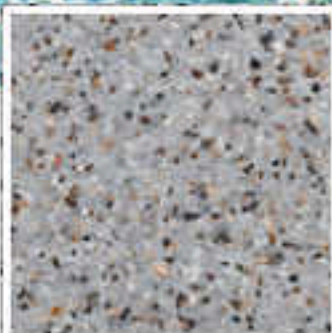

Water COLOR

StoneScapes®
Mini

French Gray

Pool Finish

For a soothing, nature-inspired light gray to medium blue watercolor, look no further than StoneScapes® French Gray.