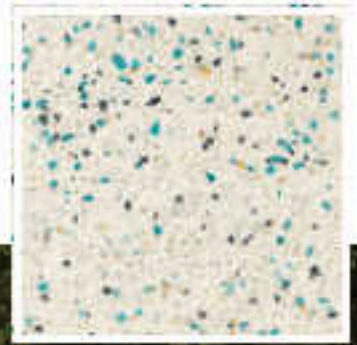

French Gray  
Pool Finish

QuartzScapes®  
Regular

Mariner Blue  
Pool Finish