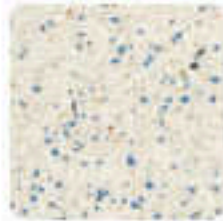

Tropical Blue