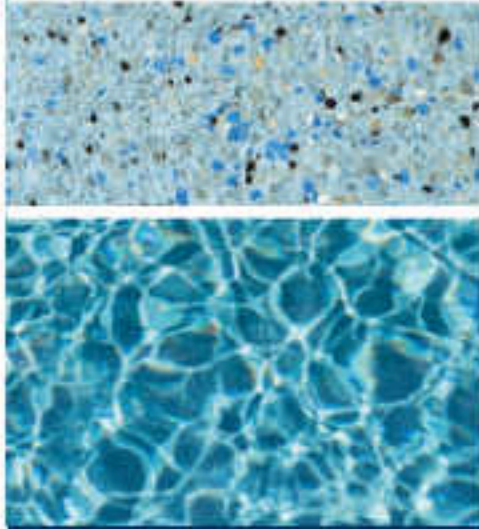

French Gray

Grenadine Gray

Midnight Blue

4 Bags

Tahoe Blue 4

Montego Bay

Barbados Blue

Anvil

**REGULAR**

A premium blend of crushed quartz, white cement and mineral-based pigments, QuartzScapes® merges beauty and strength for a stunning pool finish. Natural quartz is one of the world's strongest minerals, and QuartzScapes® interior pool finishes create reliable beauty that will last.