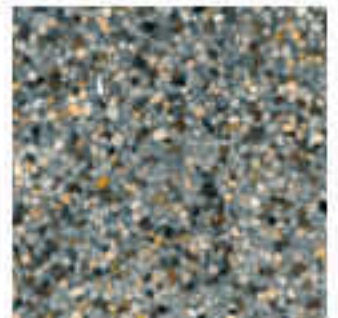

Outdoor Living Comes In Many Different Forms.

A Grecian-inspired look was achieved by combining the vibrant color of the StoneScapes Puerto Rico Blend Kingfisher against the cream-toned marble decking.

Consider features such as a tiled slide, a spa, contemporary outdoor furniture, or intricate landscaping to enhance the resort-style atmosphere.

StoneScapes®
Mini

Tahoe Blue

Pool Finish