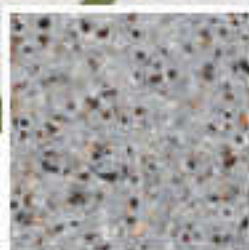

Beauty, More than Surface Deep...

To achieve a deep, rich water color in a pool without a deep end, select a dark colored pool finish.

Your pool's depth has a huge impact on the color of your water.

Your pool may actually appear deeper when you select a finish with a darker pigment.