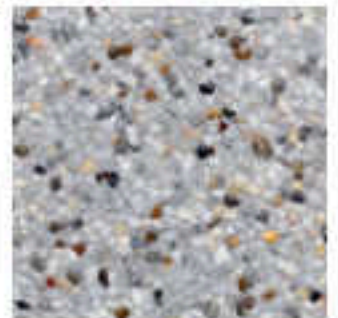

**The Darker
Your Finish,**
the darker your pool
water will be.

**The deeper the
water, the darker
it will appear.**

Water will seem lighter in shallower areas like steps, ledges, benches, and beach entries where the finish itself is more visible.

StoneScapes®
Mini

French
Gray

Pool Finish