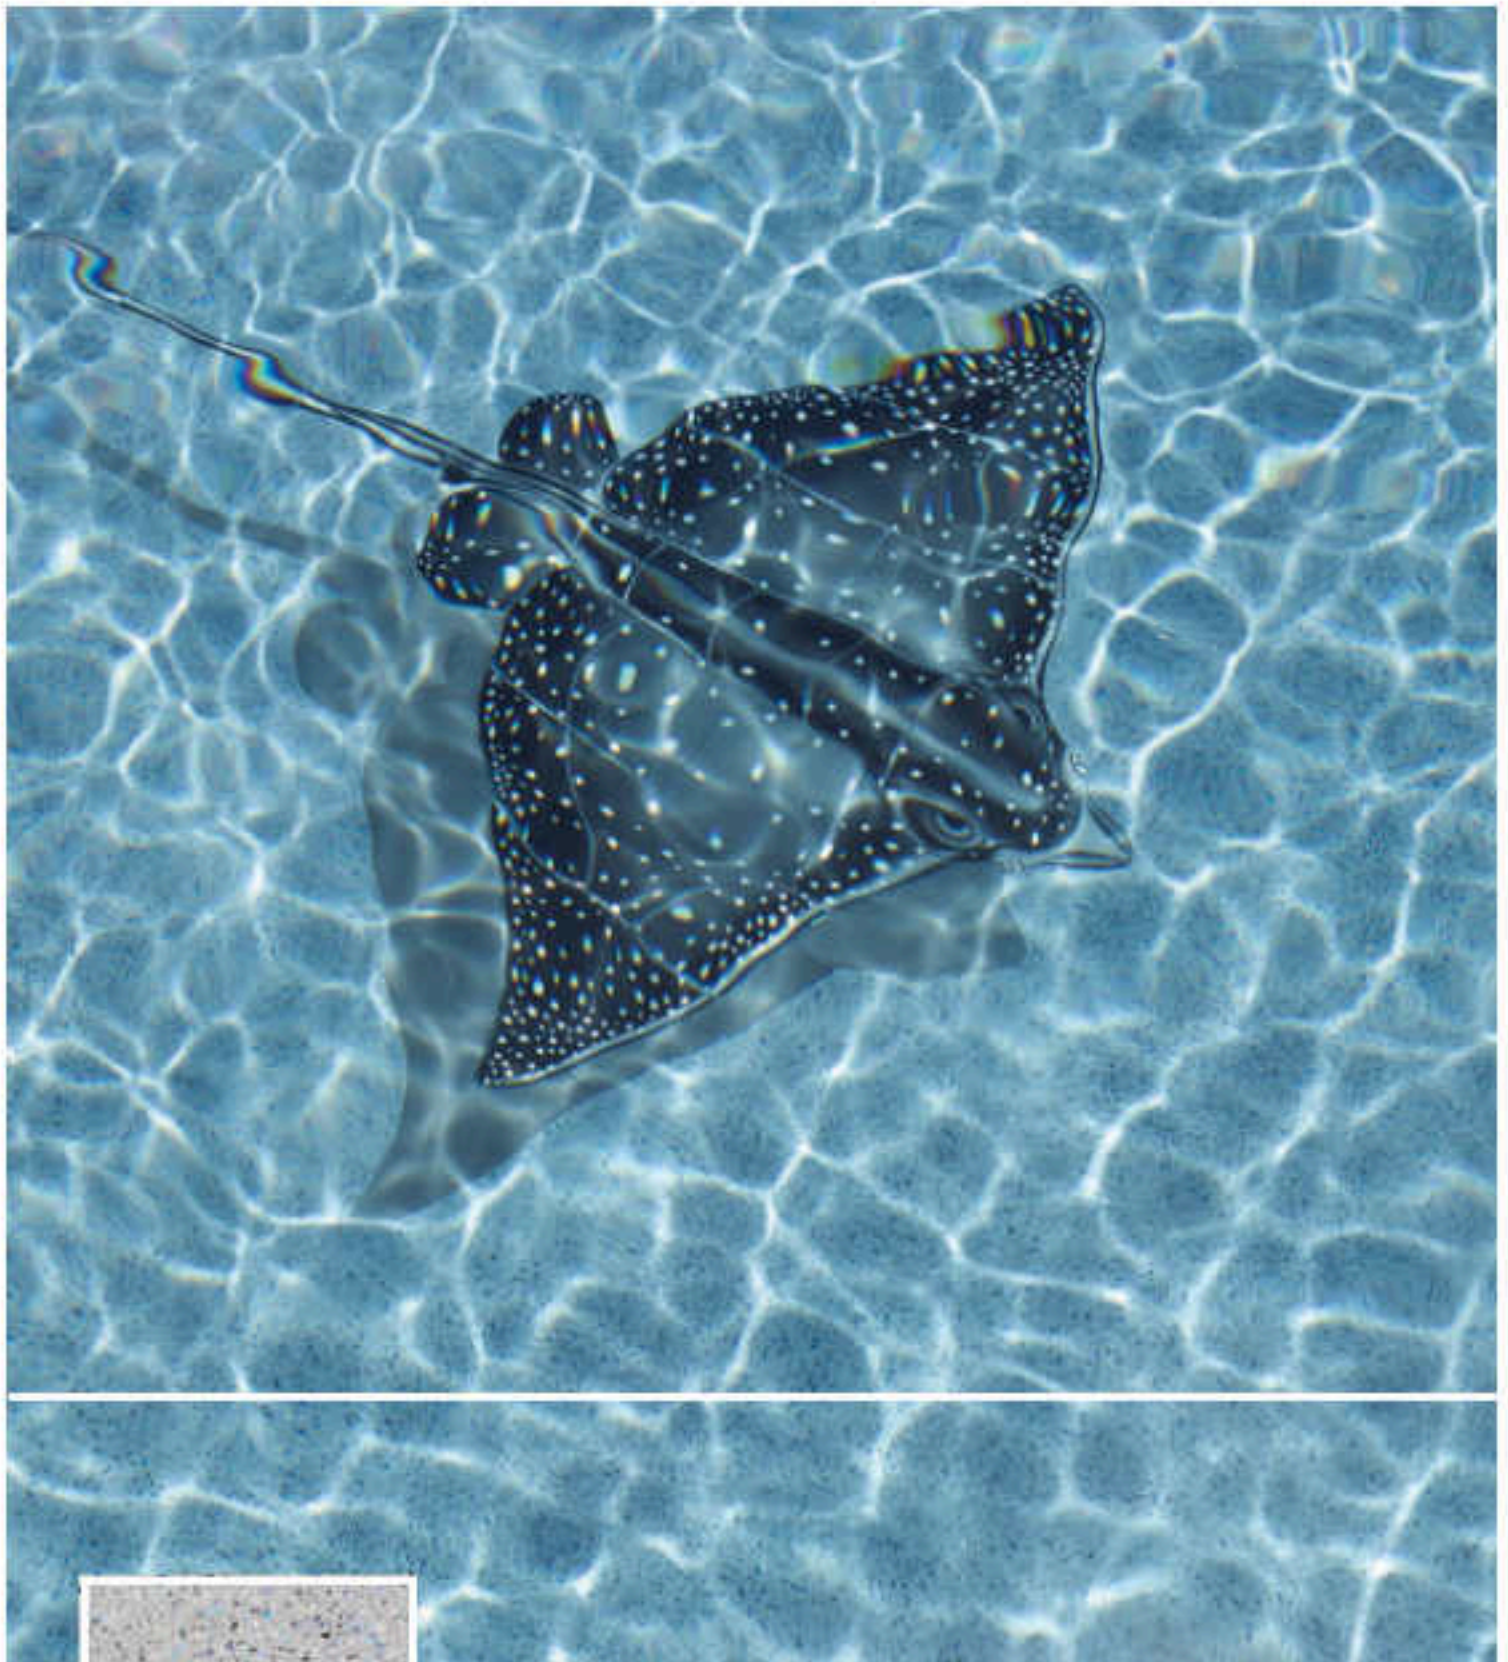

PolishedScapes®

Summer Breeze

Pool Finish

Relax in the sophisticated blue-gray waters of PolishedScapes® Summer Breeze. Polished mirror, marble and glass aggregates provide unmatched smoothness.