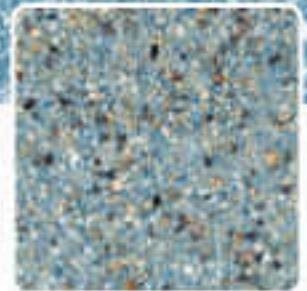

Pool Elements featured on this page:

Picture-perfect blue and gray tiles adorn this contemporary swimming pool, complemented by an elegant gray deck that contrasts strikingly with the medium blue tone of the water.

- Pool Finish:
  StoneScapes® Mini Aqua White
- Pool & Spa Tile: Marblestone Pattern
- Decking & Coping:
  Techo-Bloc Greyed Nickel
- Attached Raised Spillover Spa
- Artificial Turf
- Sun Shelf with Bubblers
- Pavilion featuring a Fireplace and Television

Scan the
QR Code

to see more
of this pool
finish.