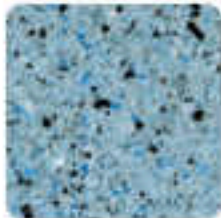

CARIBBEAN

Bring the beauty of the deep blue Caribbean Sea to your own backyard with QuartzScapes® Caribbean Series finishes. From Aruba Sky to St. Martin Shade, these six intense, vivid hues will give you the island view you've always dreamed of.

Aruba Sky