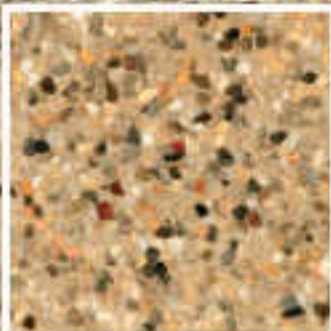

Water COLOR

StoneScapes®
Regular

Sand

Pool Finish

Capture the essence of your favorite vacation spot with the beach-inspired look and pebble texture of StoneScapes® Sand.