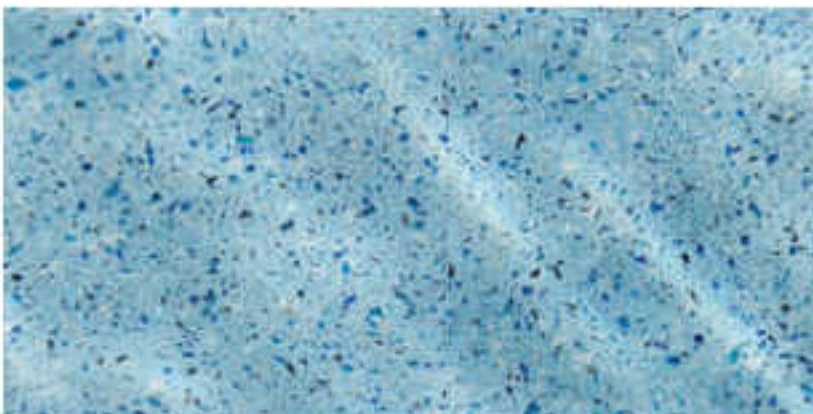

---

StoneScapes®  
Mini

Tahoe  
Blue

Pool Finish

StoneScapes® Small Puerto Rico Blend Aqua Blue

Ceramic Coated Colored Quartz Crystals

Pebbles with a Touch of Glass Beads

Glass Beads