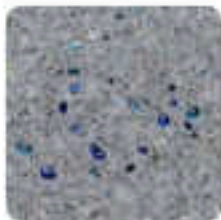

## MICRO PUERTO RICO BLEND

The natural beauty of the StoneScapes® Micro Puerto Rico Blend pebbles is enriched with tiny iridescent glass beads to further enhance the color of your pool water.

White

Summit Blue

Lake Tekapo

French Gray

Kenai Gray

Aqua Blue

Moraine

Black

Enjoy the rustic splendor of a pebble pool finish featuring rich, vibrant colors, and the silky smooth texture that only a small aggregate pool finish can provide.