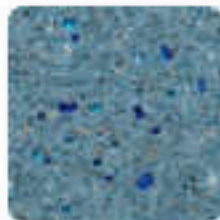

## MICRO PUERTO RICO BLEND

The natural beauty of the StoneScapes® Micro Puerto Rico Blend pebbles is enriched with tiny iridescent glass beads to further enhance the color of your pool water.

White

Summit Blue

Lake Tekapo

French Gray

Kenai Gray

Aqua Blue

Moraine

Black

Enjoy the rustic splendor of a pebble pool finish featuring rich, vibrant colors, and the silky smooth texture that only a small aggregate pool finish can provide.