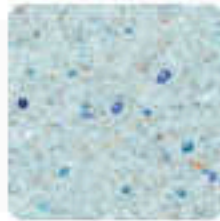

## MICRO PUERTO RICO BLEND

The natural beauty of the StoneScapes® Micro Puerto Rico Blend pebbles is enriched with tiny iridescent glass beads to further enhance the color of your pool water.

White

Summit Blue