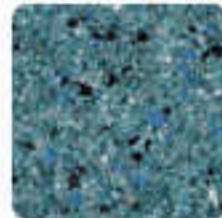

Montego Bay