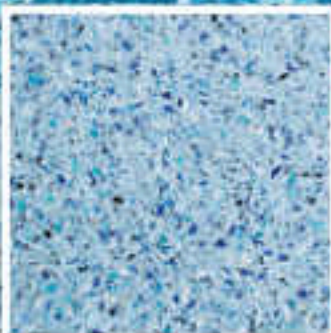

Water COLOR

PolishedScapes®
Breakwater
Pool Finish

Polished marble, glass and mirror aggregates create the smooth-to-the-touch, reflective PolishedScapes® series seen here in Breakwater, an opulent bright blue color.