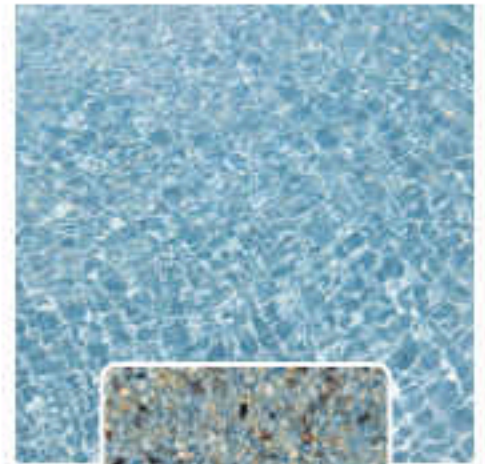

Commercial White\*

Surfside

Summer Breeze

Sea Glass

Bisbee Blue

Breakwater

Coral Reef

Silver Reef

Cascade

Skipping Rock

\*Commercial White is an all white, polished aggregate created for use in commercial pools. Add a favorite pigment color to change water color for your project.