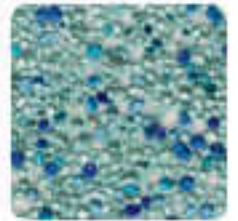

Windsurfer