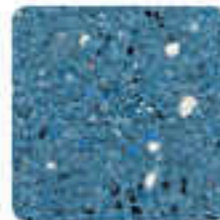

French Gray

Grenadine Gray

Midnight Blue

4 Bags

Tahoe Blue 4

Montego Bay

Barbados Blue

Anvil

**REGULAR**

A premium blend of crushed quartz, white cement and mineral-based pigments, QuartzScapes® merges beauty and strength for a stunning pool finish. Natural quartz is one of the world's strongest minerals, and QuartzScapes® interior pool finishes create reliable beauty that will last.