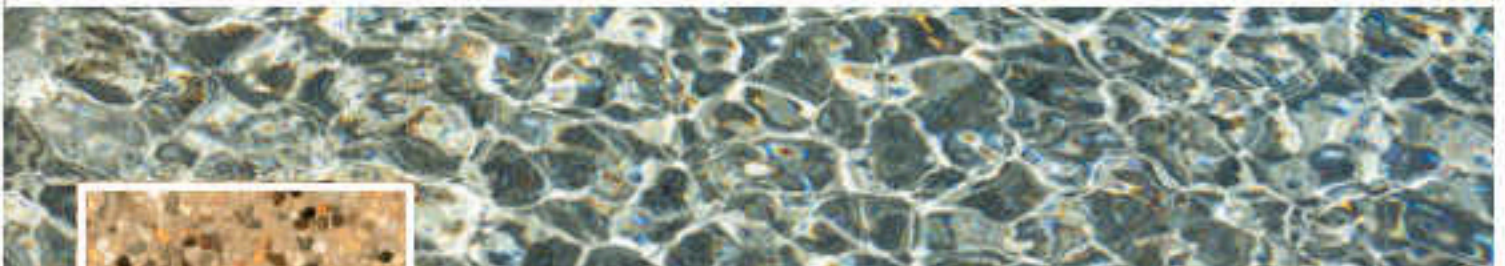

Water COLOR

StoneScapes®
Regular

Sand

Pool Finish

Capture the essence of your favorite vacation spot with the beach-inspired look and pebble texture of StoneScapes® Sand.