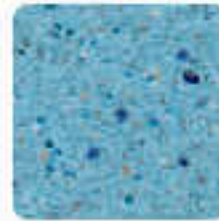

## MICRO PUERTO RICO BLEND

The natural beauty of the StoneScapes® Micro Puerto Rico Blend pebbles is enriched with tiny iridescent glass beads to further enhance the color of your pool water.

White

Summit Blue

Lake Tekapo

French Gray

Kenai Gray

Aqua Blue

Moraine

Black

Enjoy the rustic splendor of a pebble pool finish featuring rich, vibrant colors, and the silky smooth texture that only a small aggregate pool finish can provide.