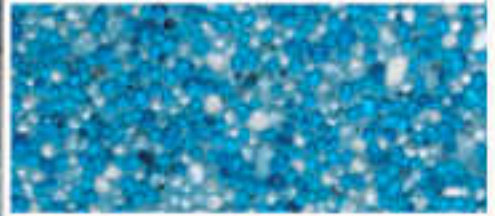

JewelScapes® Classic Marina Blue

CLASSIC

Treasure the timeless beauty of JewelScapes® Classic Series pool finishes. From the rich blue of a summer evening to the icy effervescence of spring water, these finishes combine classic glass bead colors and premium pigments to give your poolscape enduring beauty.