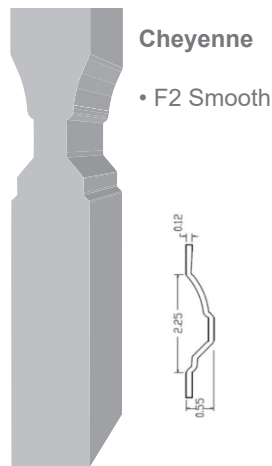

panel&stickingprofiles

Primed Molded

Primed Molded doors utilize a composite wood construction that results in a durable door. Molded panel doors come primed and ready for painting, in a smooth finish.