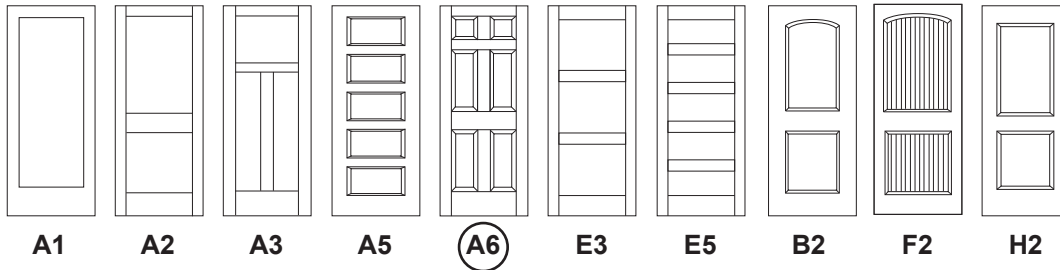

Nomenclature The below diagram indicates how to determine the correct letter/number combination for the door you are interested in pricing. Follow steps 1-3 to compile the sku for your door.

1. The first letter references the door **Series**.
Solid Core = (S)   Hollow Core = H

2. The second letter(s) references the door **Species**.
Primed Molded Smooth = (MS)

3. The third letter(s) references the door **Layout** style.

Example:

SMSA6