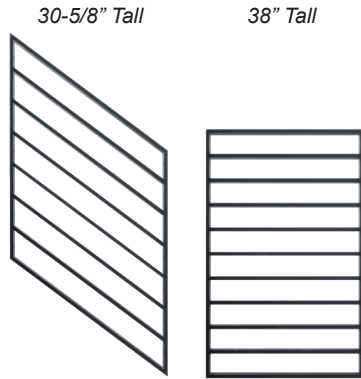

infillpanels

Infill Panels:	Page
Infill Panels - Knee Wall System	2
Infill Panels - Open Rake System	3
Infill Panels - Universal System.....	4

Flush Mounted Panels

Designed for 7-1/2" rise and 10" run (37°)

*Replace _ with
the desired
length below*

IPELFR_36BS
Rake
Black Satin

IPELFL_38BS
Balcony
Black Satin

	IPELFR_36BS Rake	IPELFL_38BS Balcony
12"	\$289.36	\$222.28
18"	\$365.15	\$269.36
24"	\$387.34	\$316.13
30"	\$443.86	\$372.06
36"	\$459.24	\$421.43
42"	---	\$468.30
48"	---	\$517.99