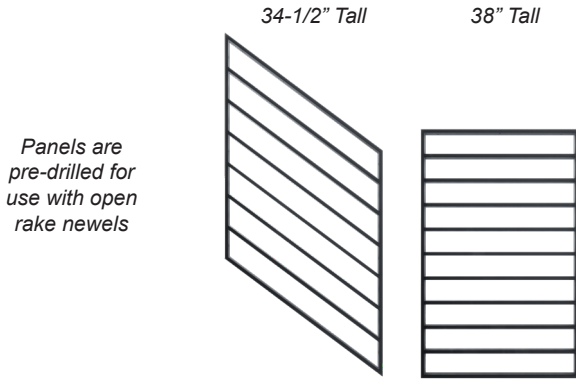

Knee Wall Newel

30" Tall

IPNELKWN30BS
Newel

Black Satin

List Price	\$231.76
-------------------	-----------------

Knee Wall Accessories

2-1/2" Length

*Replace _ with
the desired
quantity below*

IPAELTS_BS
Tread Cap Screw
Black Satin

10 Pack	\$3.86
50 Pack	\$19.29

Elevated Panels

Designed for 7-1/2" rise and 10" run (37°)

Replace _ with the desired length below

IPELER_36BS
Rake
Black Satin

IPELEL_38BS
Balcony
Black Satin