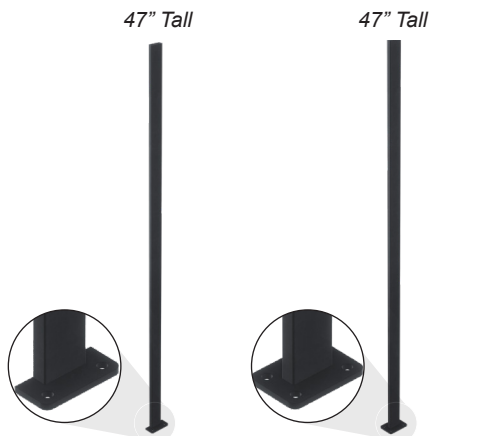

IPAELTS_BS
Tread Cap Screw
Black Satin

10 Pack	\$3.86
50 Pack	\$19.29

Elevated Panels

Designed for 7-1/2" rise and 10" run (37°)

Replace _ with the desired length below

IPELER_36BS
Rake
Black Satin

IPELEL_38BS
Balcony
Black Satin

	IPELER_36BS Rake	IPELEL_38BS Balcony
12"	\$311.23	\$193.67
18"	\$356.64	\$232.90
24"	\$424.56	\$271.86
30"	\$459.35	\$318.49
36"	\$496.77	\$359.63
42"	---	\$398.69
48"	---	\$440.18

Open Rake Newels

IPNELORN247BS
Newel - 2 Hole