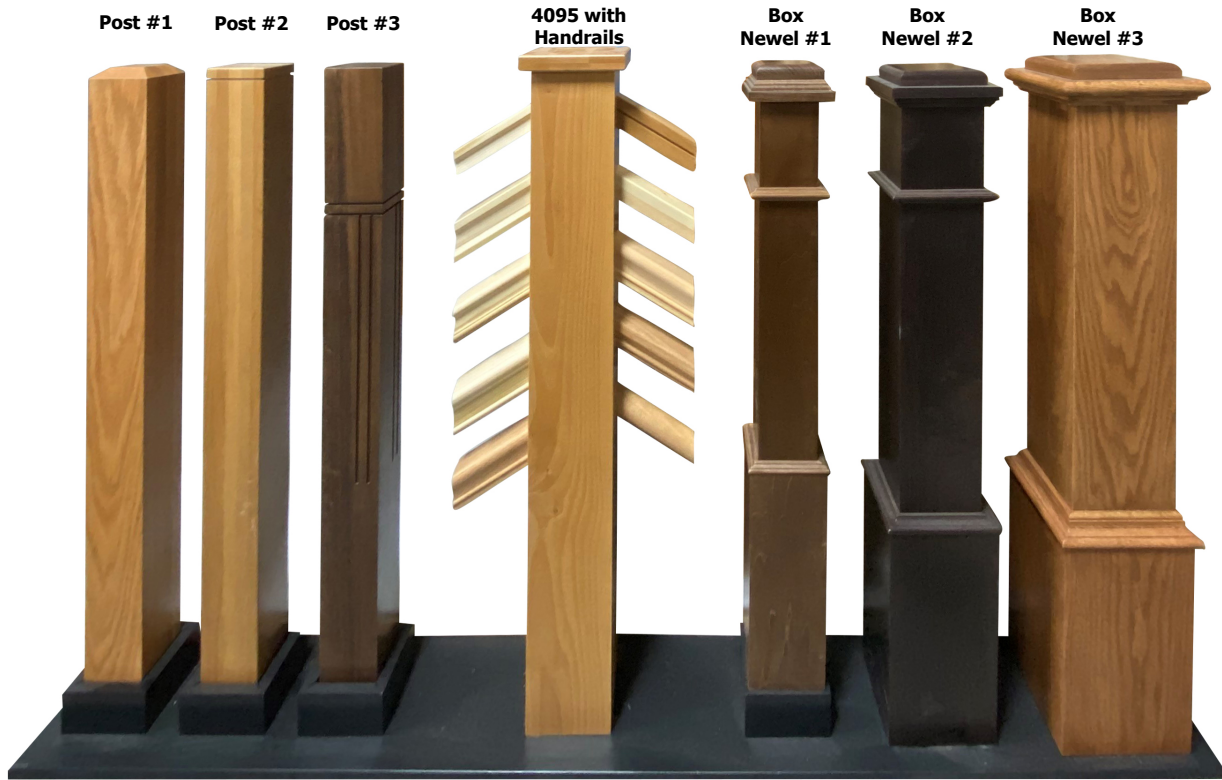

BAYER BUILT WOODWORKS
POST/BOX NEWEL DISPLAY ORDER FORM

Dealer Name: _____ Date: _____
 Dealer Code: _____ Phone Number: _____
 Dealer Contact: _____ BBW Sales Rep: _____

4095 Box Newel Post comes standard with display

Please select the posts and box newels that you would like to include on your custom display:

Post #1	Post #2	Post #3	Box Newel #1	Box Newel #2	Box Newel #3
4001BT	4001BT	4001BT	4090	4091	4097
4001CH	4001CH	4001CH	4090RP	4091RP	4097RP
4001DC	4001DC	4001DC		4092FP	
4001SG	4001SG	4001SG		4093	
4005	4005	4005	Species:	Species:	Species:
4242	4242	4242	_____	_____	_____
4500	4500	4500	Pre-Finish Color:	Pre-Finish Color:	Pre-Finish Color:
4501	4501	4501	_____	_____	_____
4503	4503	4503			
4505	4505	4505			