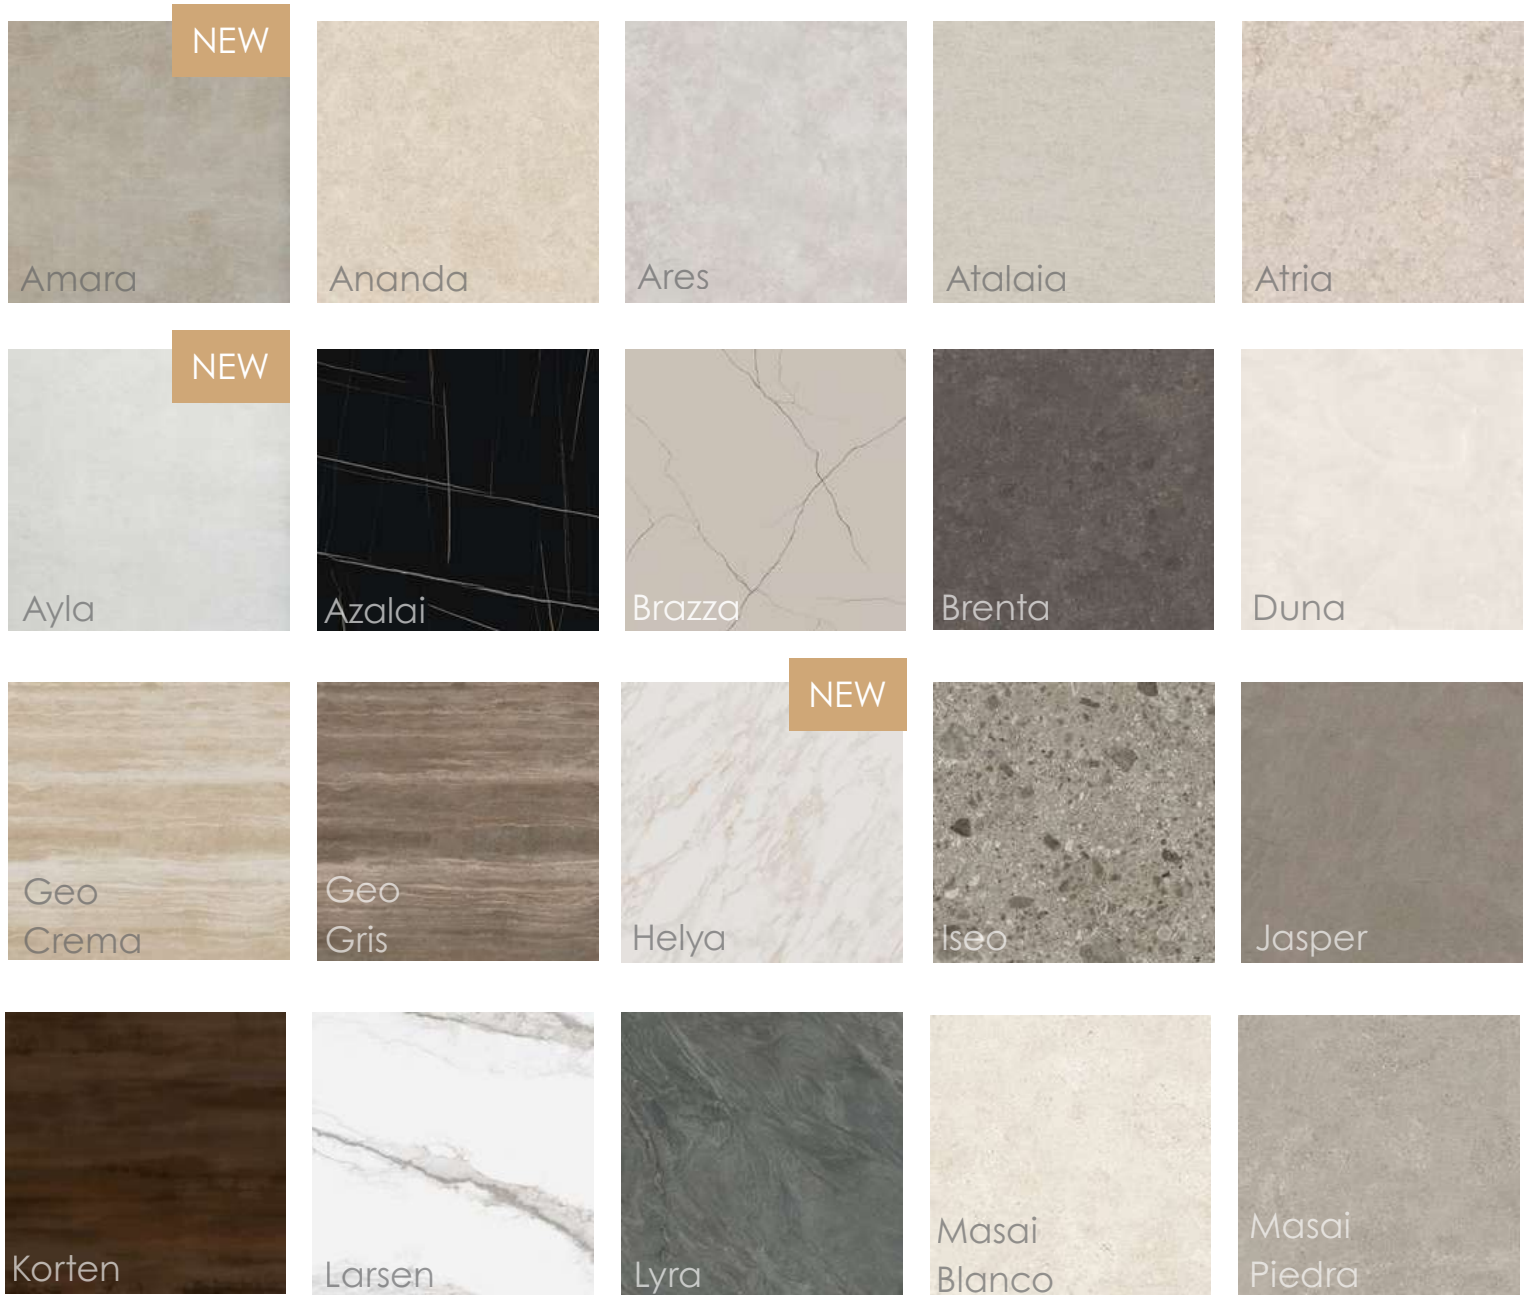

The COLLECTION