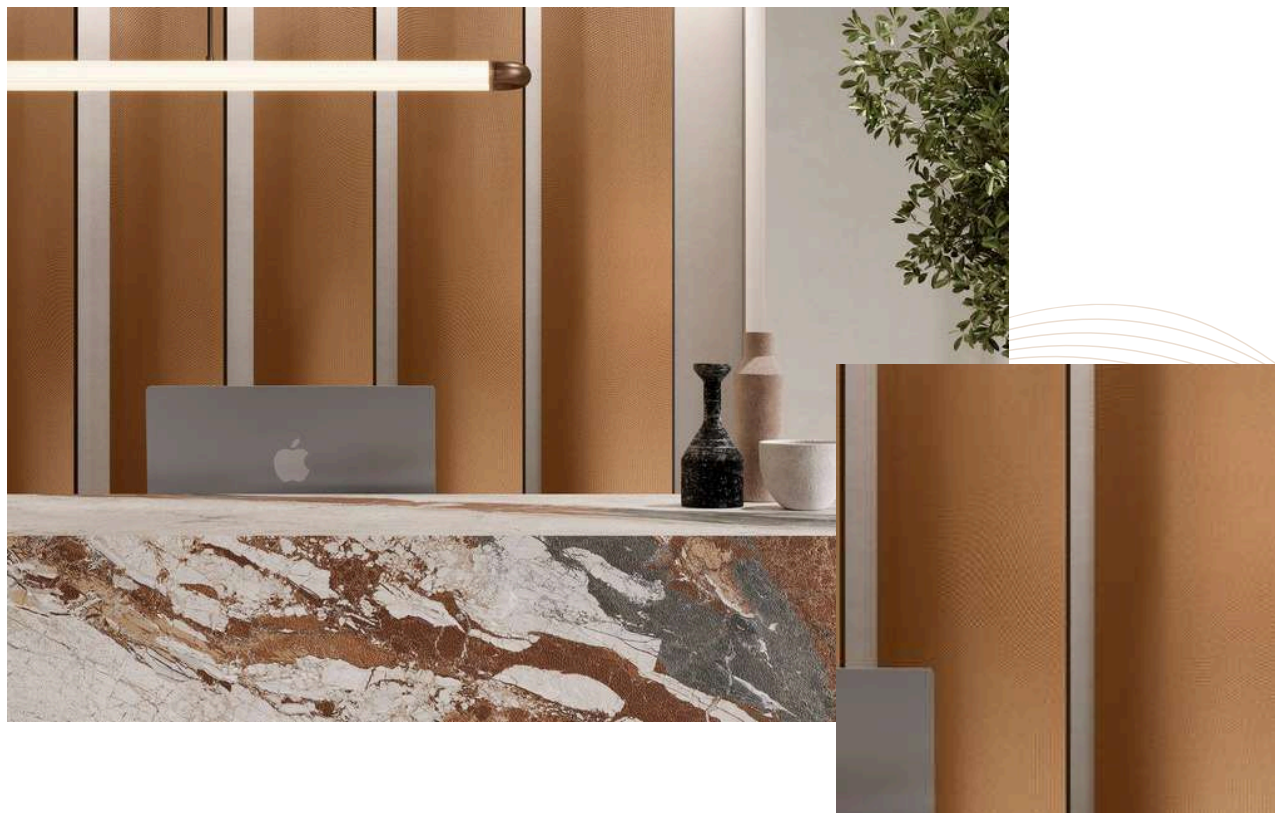

Koibrey

NEW

Digital Texture

Embodies the koi's resolute spirit. Like water in motion, the vibrant metallic surface displays purpose, evolution & restful beauty

THICKNESS &
DIMENSIONS

6mm

1000 x 3000mm