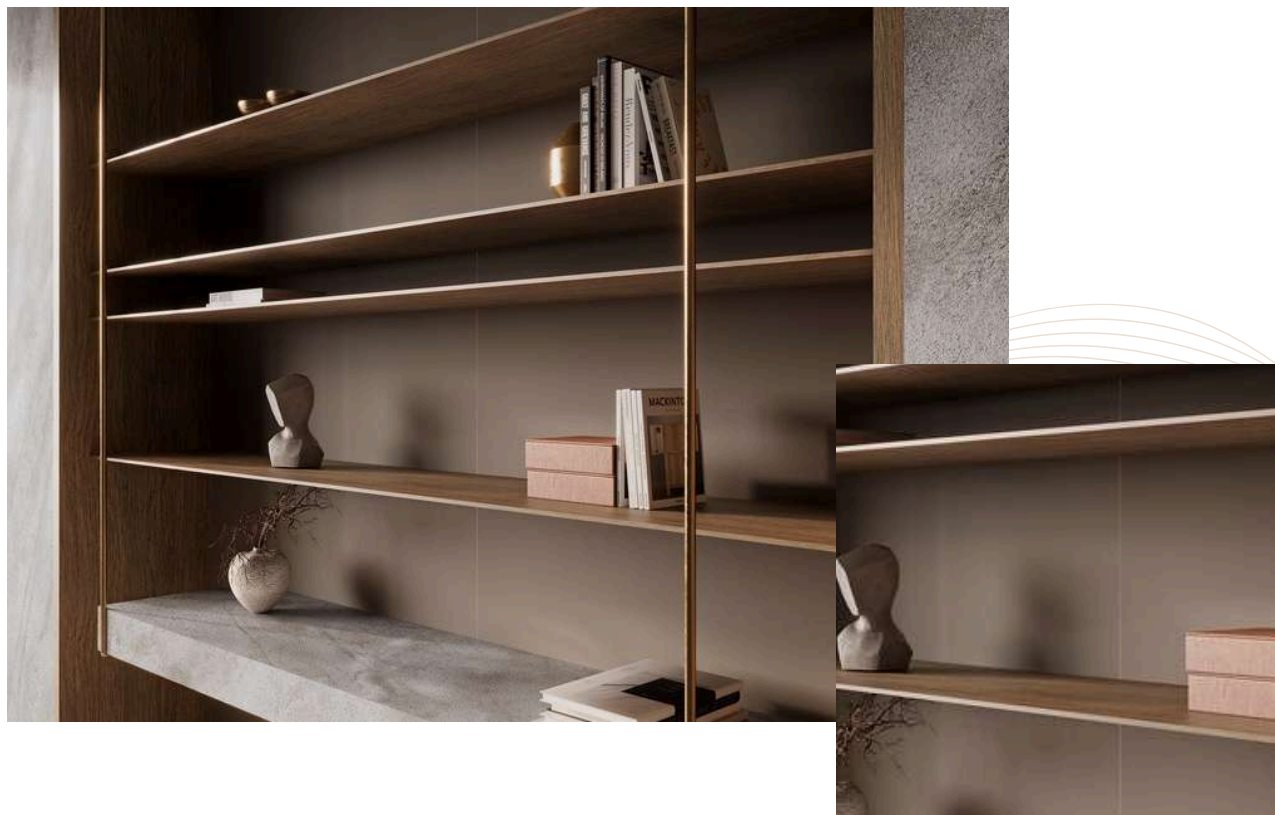

Tannum

NEW

Digital Texture

Inspired from the beauty of generational hide tanning, the texture encapsulates the beauty of timeless leather translating it into a contemporary vision of craft

THICKNESS &
DIMENSIONS

6mm

1000 x 3000mm