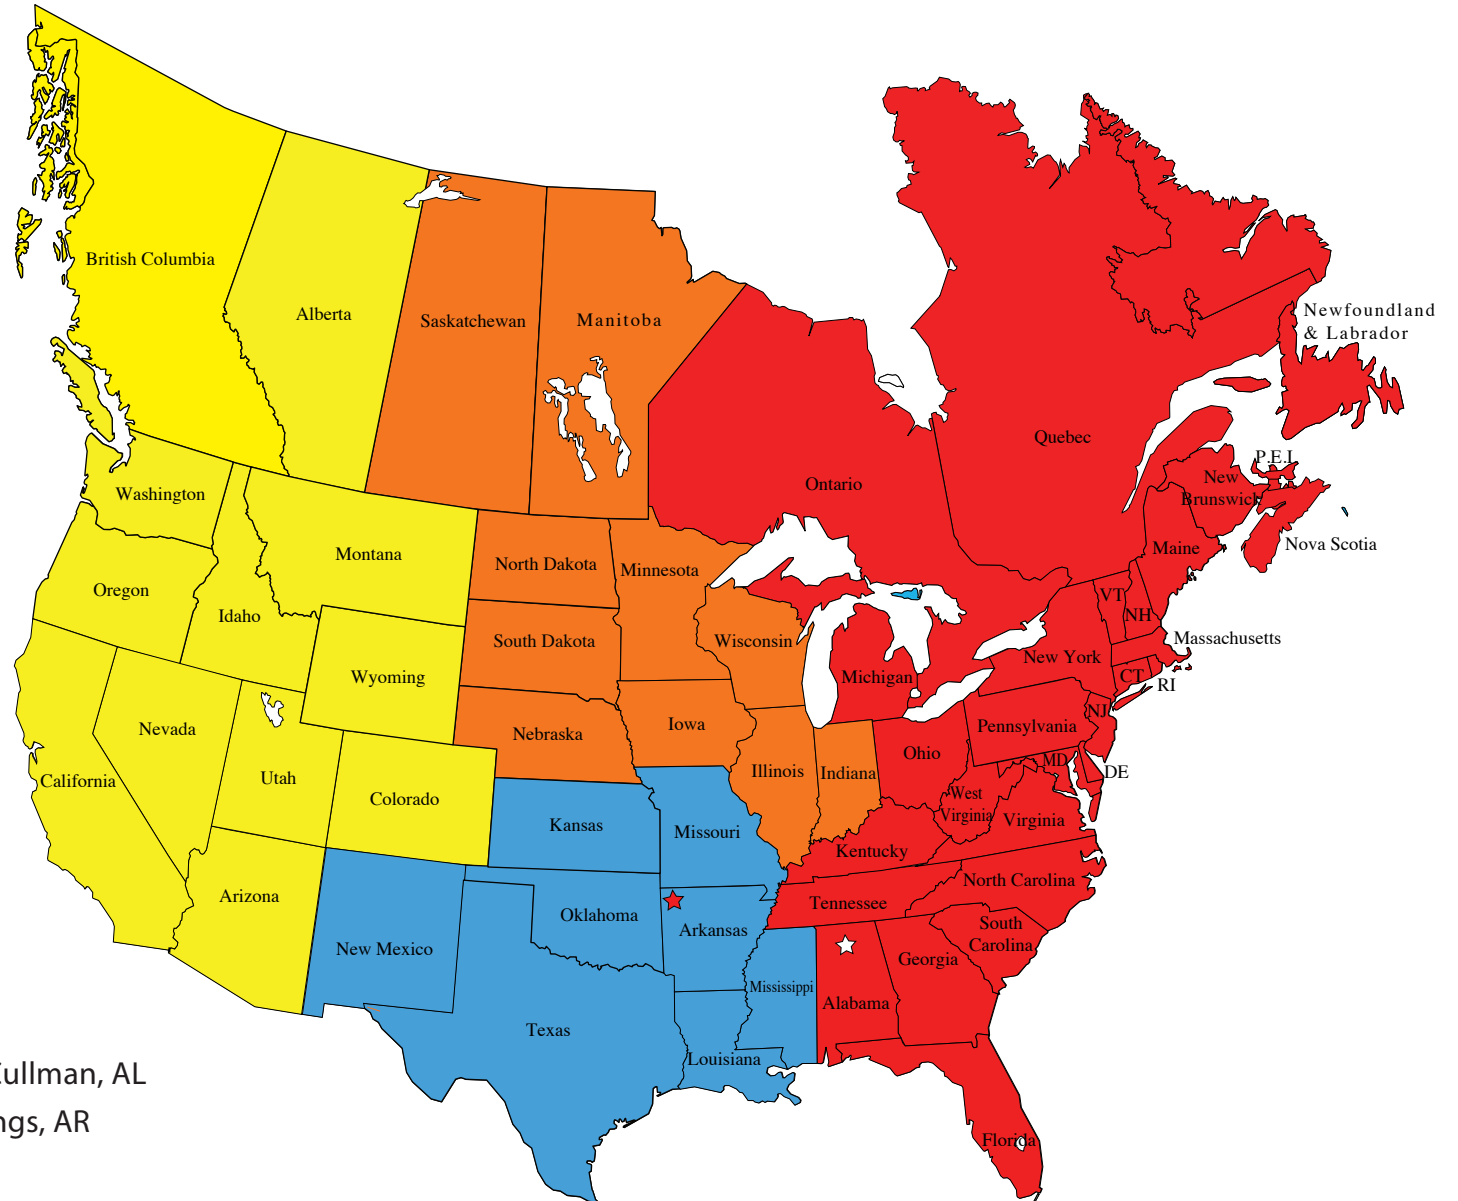

Webb Wheel Products, Inc. OES Aftermarket Sales Territories

Central Region
Philip Hensley
Homebase - Houston, TX
713-397-5881
phensley@webbwheel.com

North Central Region
Krystal Gavert
Homebase - Chicago, IL
224-363-5703
kgavert@webbwheel.com

Eastern Region
Charlie Ondrick
Homebase - Charlotte, NC.
256-727-2628
condrick@webbwheel.com

Western Region
Tina Harrow
Homebase - Sandy, UT
801-550-0455
tharrow@webbwheel.com

☆ Head Quarters/Manufacturing - Cullman, AL