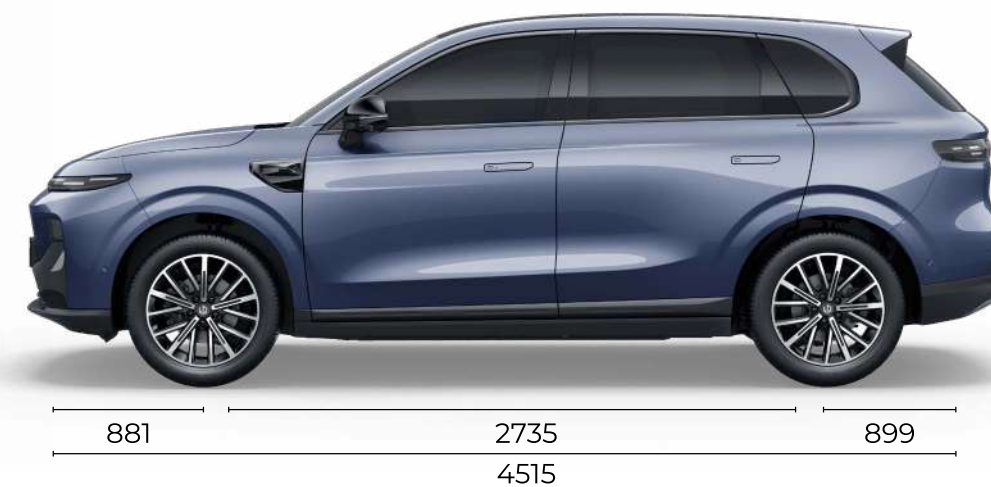

SHADOW GREY ECO LEATHER
OWL

DIMENSIONS (mm)

MODULAR TRUNK, OPTIMIZED SPACE

- 430L capacity
- Up to 1700L with rear seats folded, for maximum load

CHARGING TIME

30% - 80%

	Pro BATTERY	ProMax BATTERY
MODE 2  "HOME CHARGE" AC single phase max power 3 kW	9h 20	11h 00
MODE 3  CHARGING STATION OR WALLBOX AC charging max power 11 kW	2h 30	3h 00
MODE 4  "DC FAST-CHARGE" max power 140/168 kW	20 min	20 min