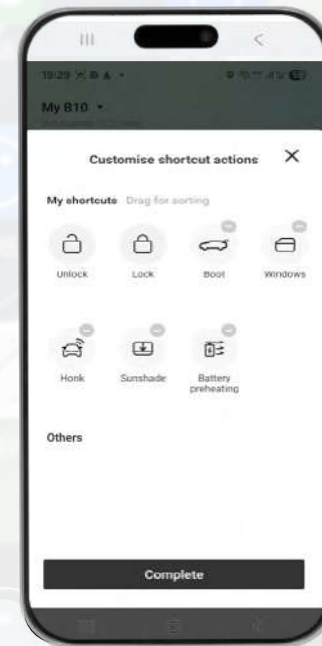

Detects hands off the wheel.

REAR CROSS TRAFFIC BRAKING (RCTB)

Brakes when reversing if danger detected.

INTELLIGENT SPEED ASSIST (ISA)

Helps respect speed limits.

REAR CROSS TRAFFIC ALERT (RCTA)

Alerts to cross traffic when reversing.

DRIVER DROWSINESS AND ATTENTION WARNING (DDAW)

Detects driver fatigue and distraction.

ADVANCED DRIVER DISTRACTION WARNING (ADDW)

Warns if driver is distracted.

TRAFFIC JAM ASSIST (TJA)

Moves the car by itself in traffic jams.

APP

With the Leapmotor App, you stay connected to your vehicle anytime, anywhere. It's your digital companion, giving you full control over essential functions and useful insights – all from your smartphone. Discover everything the app can do to make your driving experience smoother, safer, and more enjoyable.