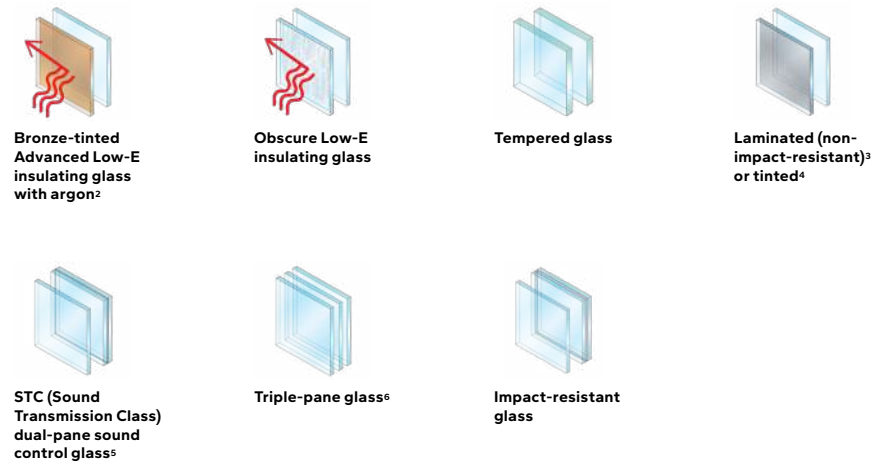

Special shapes also available.

Colors & Finishes

Frame Colors

Our long-lasting powder-coat finish resists chalking and fading so you never need to paint or refinish.

Solid-Color Frame:

Dual-Color Frame:¹

Glass & Additional Energy Efficiency Upgrades

InsulShield® Low-E Glass²

Additional Glass Options

Foam Insulation Options

Optional foam-insulated frames are available to increase energy efficiency.

Grilles

Grilles

Grilles are color-matched to the window or patio door interior and exterior frame color.