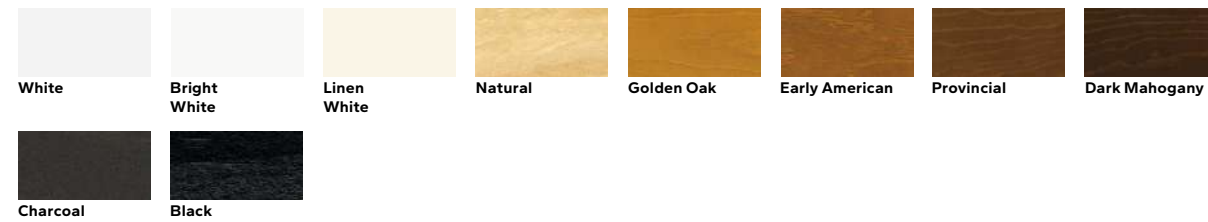

Wood Types

Choose the wood species that best complements your project's interior.

Pine

Oak

Prefinished Pine Interior Colors

Trim is available prefinished in a variety of colors. Unfinished and ready-to-paint are also available.

White

Bright White

Linen White

Natural

Golden Oak

Early American

Provincial

Dark Mahogany

Exterior Finish Colors

Our low-maintenance, aluminum EnduraClad® exterior finish resists chalking and fading. Custom colors are also available.

Black

White

Brown

Fossil

Iron Ore

Portobello