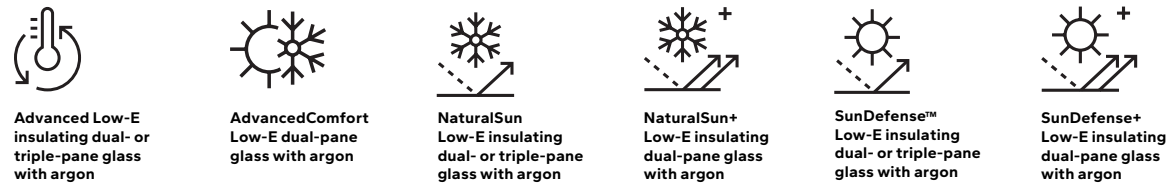

Colors & Finishes

Frame Colors

Our long-lasting powder-coat finish resists chalking and fading so you never need to paint or refinish.

Solid-Color Frame:

Dual-Color Frame:¹

Glass & Additional Energy Efficiency Upgrades

InsulShield® Low-E Glass²