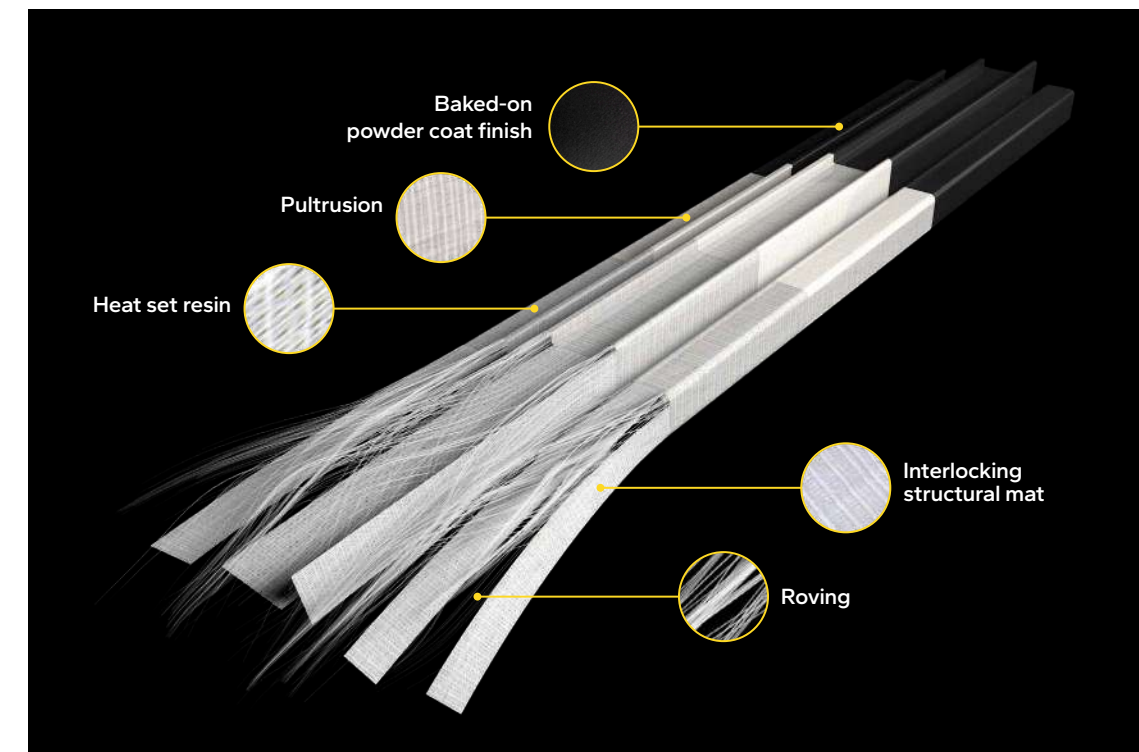

Patio Door Hardware

Essential Collection

Elevate your style and transform a home with elegant selections.

Hinged Patio Door Handle

Sliding Patio Door Handle

Finishes:

Champagne White Brown Matte Black

Satin Nickel Satin Brass

The natural strength and durability of fiberglass makes it an exceptional choice for windows and doors. As a leader in innovation since 1925, we created our proprietary fiberglass to give our customers more — more strength for long-lasting use and thinner profiles with more glass. Our fiberglass is the strongest material for windows and patio doors, engineered for lasting durability.* It delivers exceptional durability for the jobsite, easier installation, larger sizes and factory and field-mulling capabilities.