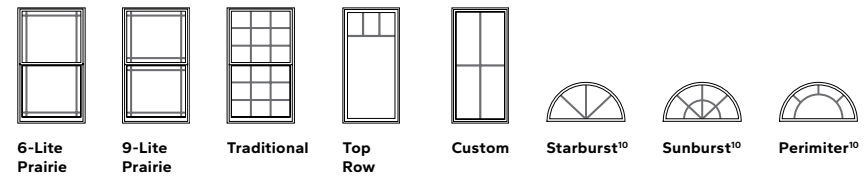

Grille Patterns Choose from one of our standard grille patterns or create a unique look with custom patterns.⁹