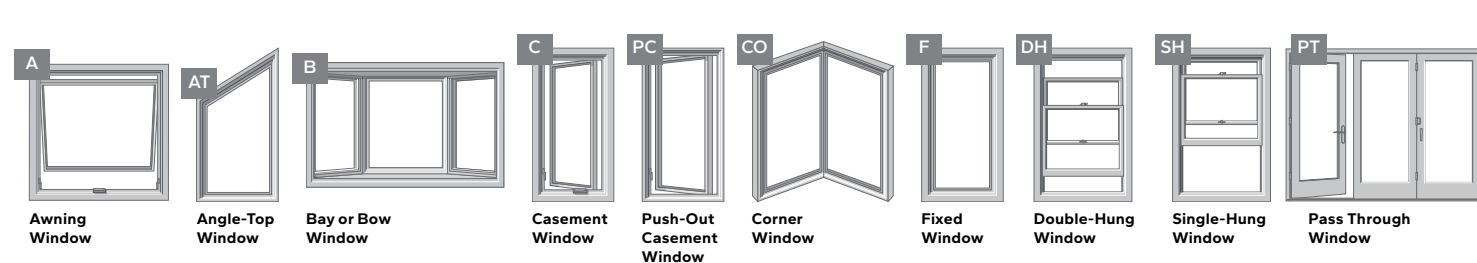

Pella Impervia®	Pella 250 Series	Encompass by Pella
Fiberglass	Vinyl	Vinyl
$$$ – $$$$	$ – $$$	$
Pella Impervia products are engineered to last. Our proprietary fiberglass material provides unmatched strength and lasting durability with sleek, timeless style.⁴ Tested in extremes and designed for every day, these windows and patio doors deliver proven performance.	Pella 250 Series products offer innovative and enhanced security and privacy features for more peace of mind. Made with beautiful easy-care vinyl, these windows and patio doors provide Pella craftsmanship in a great-looking product.	Encompass by Pella is competitively priced, easy-care vinyl. Featuring low-maintenance, high-grade vinyl frames, these windows and patio doors will look great for years and are backed by a brand you can trust.
Window Styles	Window Styles	Window Styles
A AT B C DH F SH SW	A AT B C DH F	AT DH⁵ F SH SW
Patio Door Styles	Patio Door Styles	Patio Door Styles
SD	SD HD BF MS	SD

Window & Patio Door Styles¹

¹ Additional special shapes also available.

² Performance solutions require upgrades to triple-pane, AdvancedComfort Low-E and mixed glass thickness. Based on comparing product quotes and published STC/OITC and U-Factor ratings of leading national wood window and patio door brands.

³ Double-hung window only available with dual-pane glass.

⁴ Pella's proprietary fiberglass material has displayed superior strength over wood, vinyl, aluminum, wood/plastic composites, and other fiberglass materials used by leading national brands in tensile and 3-point bend tests performed in accordance with ASTM D638 and D790 testing standards.

⁵ Double-hung window available in East Region only.