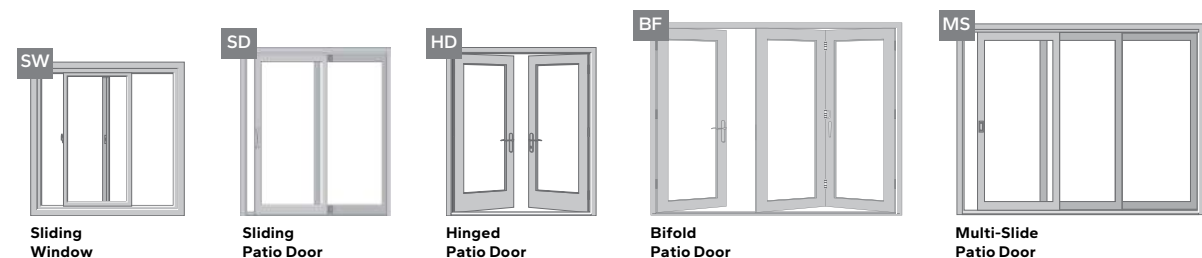

Pella Impervia®	Pella 250 Series	Encompass by Pella
Fiberglass	Vinyl	Vinyl
$$$ – $$$$	$ – $$$	$
Pella Impervia products are engineered to last. Our proprietary fiberglass material provides unmatched strength and lasting durability with sleek, timeless style.⁴ Tested in extremes and designed for every day, these windows and patio doors deliver proven performance.	Pella 250 Series products offer innovative and enhanced security and privacy features for more peace of mind. Made with beautiful easy-care vinyl, these windows and patio doors provide Pella craftsmanship in a great-looking product.	Encompass by Pella is competitively priced, easy-care vinyl. Featuring low-maintenance, high-grade vinyl frames, these windows and patio doors will look great for years and are backed by a brand you can trust.
Window Styles	Window Styles	Window Styles
A AT B C DH F SH SW	A AT B C DH F	AT DH⁵ F SH SW
Patio Door Styles	Patio Door Styles	Patio Door Styles
SD	SD HD BF MS	SD

Window & Patio Door Styles¹

¹ Additional special shapes also available.

² Performance solutions require upgrades to triple-pane, AdvancedComfort Low-E and mixed glass thickness. Based on comparing product quotes and published STC/OITC and U-Factor ratings of leading national wood window and patio door brands.

³ Double-hung window only available with dual-pane glass.

⁴ Pella's proprietary fiberglass material has displayed superior strength over wood, vinyl, aluminum, wood/plastic composites, and other fiberglass materials used by leading national brands in tensile and 3-point bend tests performed in accordance with ASTM D638 and D790 testing standards.

⁵ Double-hung window available in East Region only.