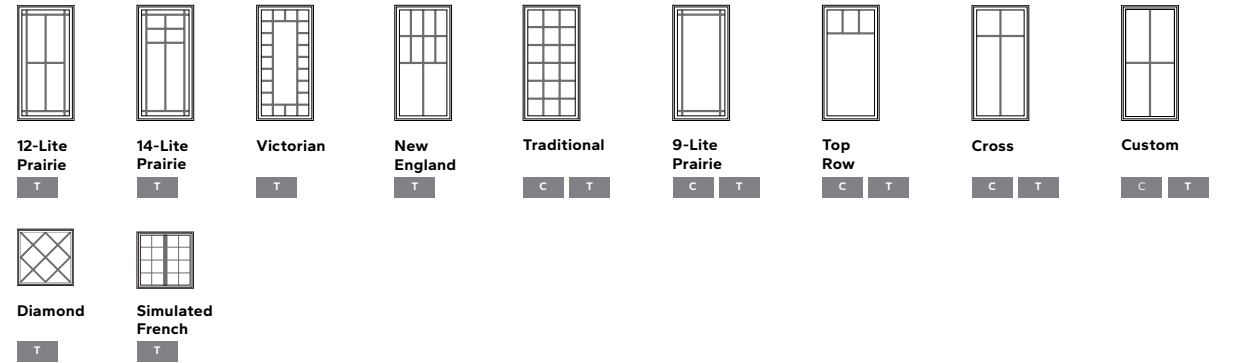

Grilles

Grille Types Choose the look of true divided light with Integral Light Technology® or make cleaning easier by selecting grilles-between-the-glass.

Grille Patterns In addition to the patterns shown here, custom grille patterns are available.