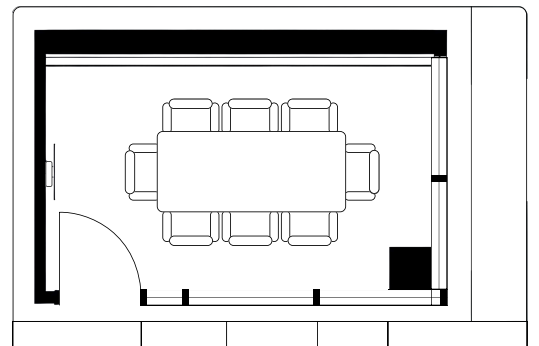

Train Harder.
Think Clearer. Recover easy.
Age Better.

Safe, Accessible with
US customer support
on hand to support.

T810

Product Specification

8-10

H 6' 6" x W 9' 11" x D 6' 9"

3,444.9 lbs

The ultimate recovery space for teams of all kinds

Whether you're a professional sports team, a wellness group, or coworkers, the Sanso 810 provides ample space for shared recovery and collaboration.

Expansive and sturdy design

A horizontally long layout offers a generous interior space without compromising on durability. Weighing in at 3,444.9 lbs, its solid construction ensures a secure and stable environment for every session.

Advanced control and operation

The T810 comes equipped with a user-friendly control device and an adjunct pump, both included with your space. These components allow for precise control over the therapy environment, ensuring optimal comfort and effectiveness during each session.