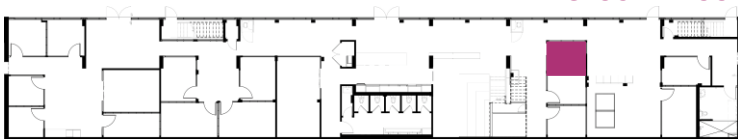

G10 "Bluffs" (Standard Office)

Interior sq.ft: 76 - (\$1500.00) Available

GROUND FLOOR

 Electrical Outlet 120V

MEZZANINE FLOOR