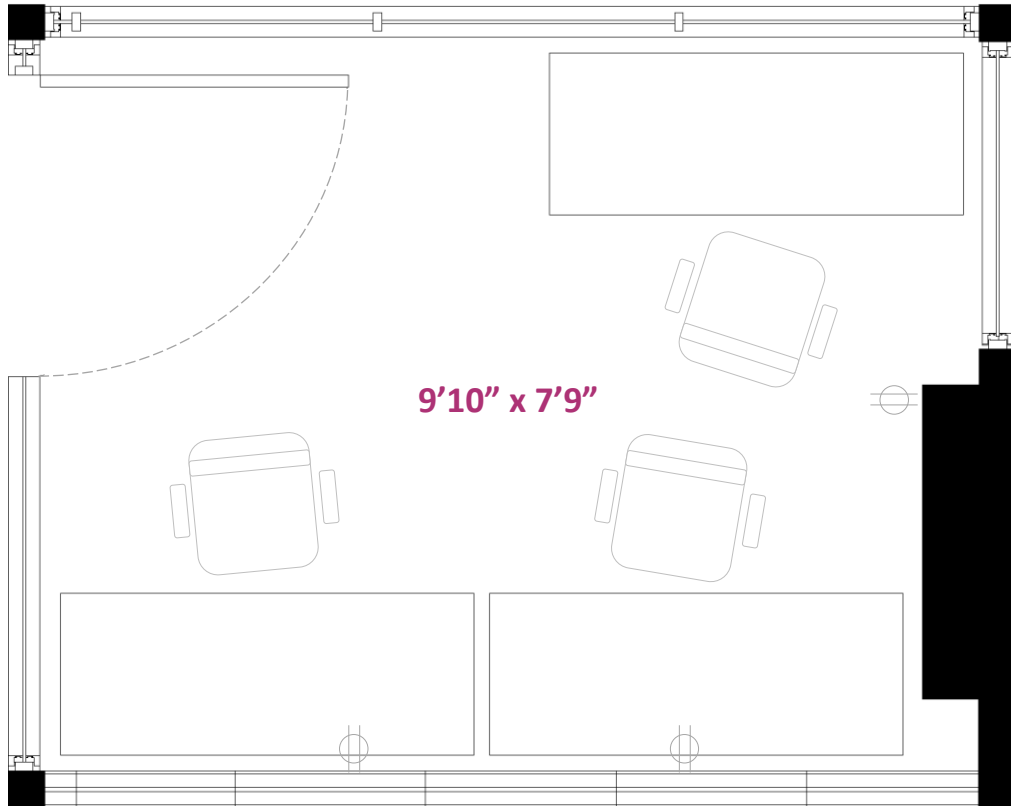

G10 "Bluffs" (Standard Office)

Interior sq.ft: 76 - (\$1500.00) Available

GROUND FLOOR

 Electrical Outlet 120V

MEZZANINE FLOOR