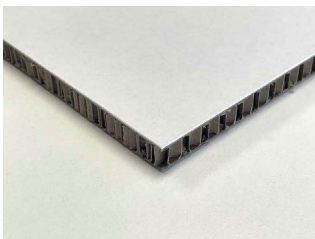

Honeycomb Interior

What is it? Double sided corrugated display board.

Use in place of: Foam PVC, Foamboard, ACM and non recyclable board.

Credentials: Made from paper.

Recycling: Recyclable - return to us.

adgraphix

Large format digital printing,
signage and display solutions.

32a Birmingham Drive, Middleton, Christchurch 8024, New Zealand. adgraphix.co.nz