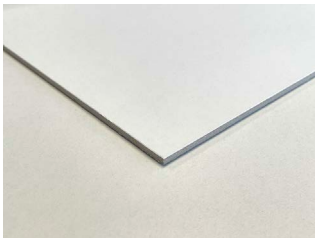

What is it? Double sided premium display board with blockout core.

Use in place of: Foam PVC, Foamboard, ACM and non recyclable board.

Credentials: Made from PP. Up to 30% recycled content.

Recycling Programme: Future Post - return to us.

Corflute Interior / exterior

What is it? Double sided economical board.

Use in place of: Non recyclable boards.

Credentials: Made from 100% PP.

Recycling Programme: Future Post - return to us

KATZ Board Interior / exterior