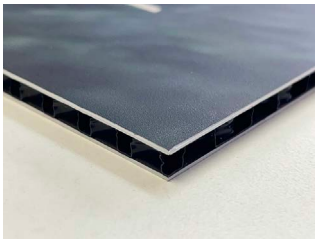

Use in place of: Foam PVC, Foamboard and non recyclable board.

Credentials: Made from textiles (recycled workwear & used RETEX Board).

Recycling Programme: Textile Products - return to us.

Media Board Interior / exterior

What is it? Double sided premium display board with blockout core.

Use in place of: Foam PVC, Foamboard, ACM and non recyclable board.

Credentials: Made from PP. Up to 30% recycled content.

Recycling Programme: Future Post - return to us.