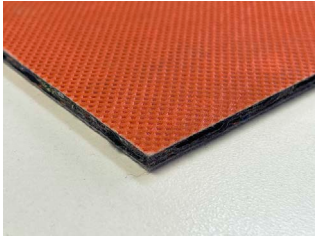

A BETTER CHOICE

RETEX Board Interior / exterior

What is it? Double sided display board.

Use in place of: Foam PVC, Foamboard and non recyclable board.

Credentials: Made from textiles (recycled workwear & used RETEX Board).

Recycling Programme: Textile Products - return to us.