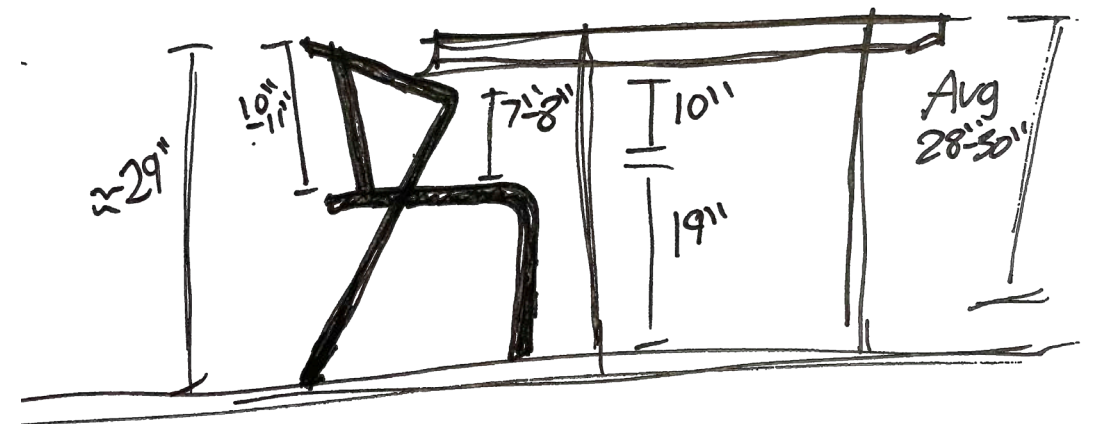

Project Goals and Criteria

Design for the midwest modern urban residential interior

Aim for handmade furniture with personality

Use Shaper Origin to cut all pieces, consider fabrication

Use Madison Flitch materials and style

Highlight leather in design

Inspiration and Concept

Inspired by the shape of the one piece leather seat I begin to translate that shape to create patterns

Form Ideation

MidCrit Design

Dimensions

MADISON FLITCH