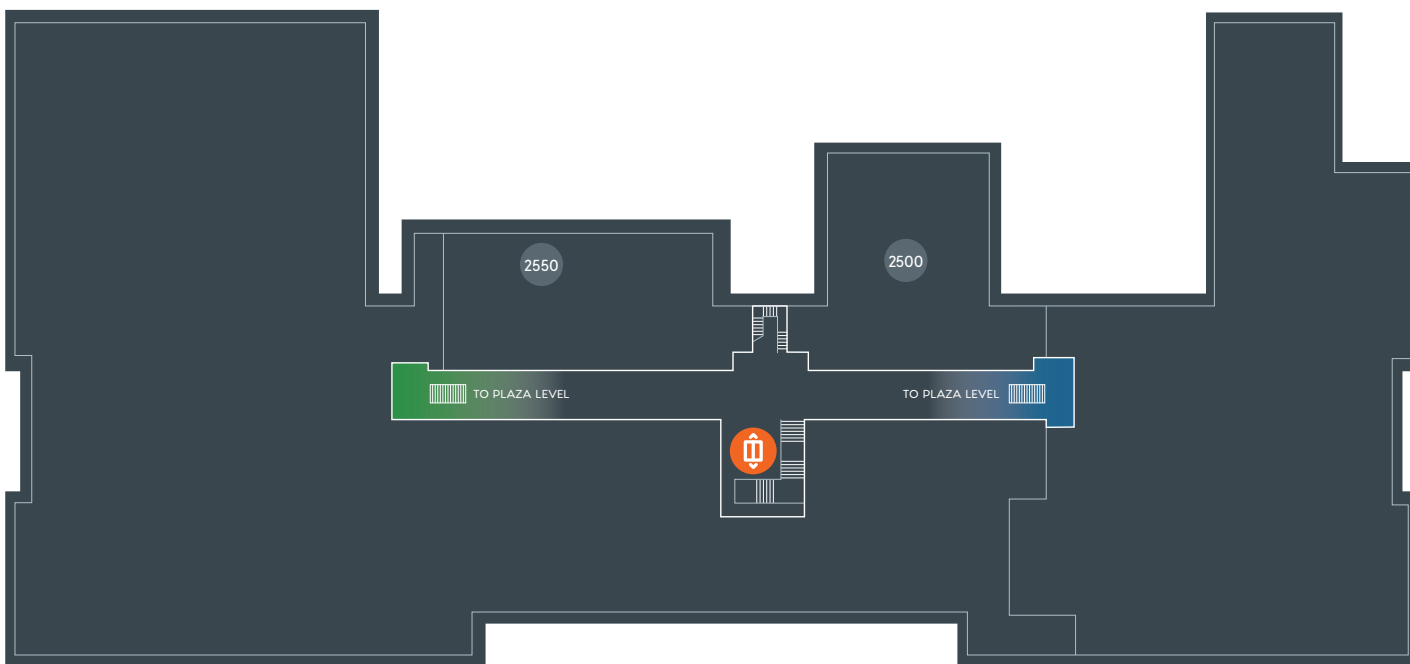

PLAZA LEVEL

TENANTS

- 100 CoLab18
- 102 Alloy 26
- 103 MH365
- 108 Uniti
- 116 PNC
- 118 Duquesne Light Company
- 119 Brooke Rockwell Hair Design
- 120 NSABP Foundation | NRG Oncology
- 126 DataBank
- 135 Eco Bistro
- 138 ZColo
- 142 Crown Castle
- 145 Gecko Robotics
- 172 Pittsburgh Technology Council

TERRACE LEVEL

TENANTS

- 2180 Duquesne Light Company
- 2450 Castle Biosciences
- 2500 AT&T
- 2550 DataBank

- Information
- Alloy 26
- Food & Drink
- Union Fitness
- Conference Center
- Parking Garage Lease Entrance/Exit
- Parking Garage Visitor Entrance
- Parking Garage Exit Only
- Designated Delivery Entrance
- Pedestrian Entrance
- Elevator
- East Stairwell to Garage
- West Stairwell to Garage