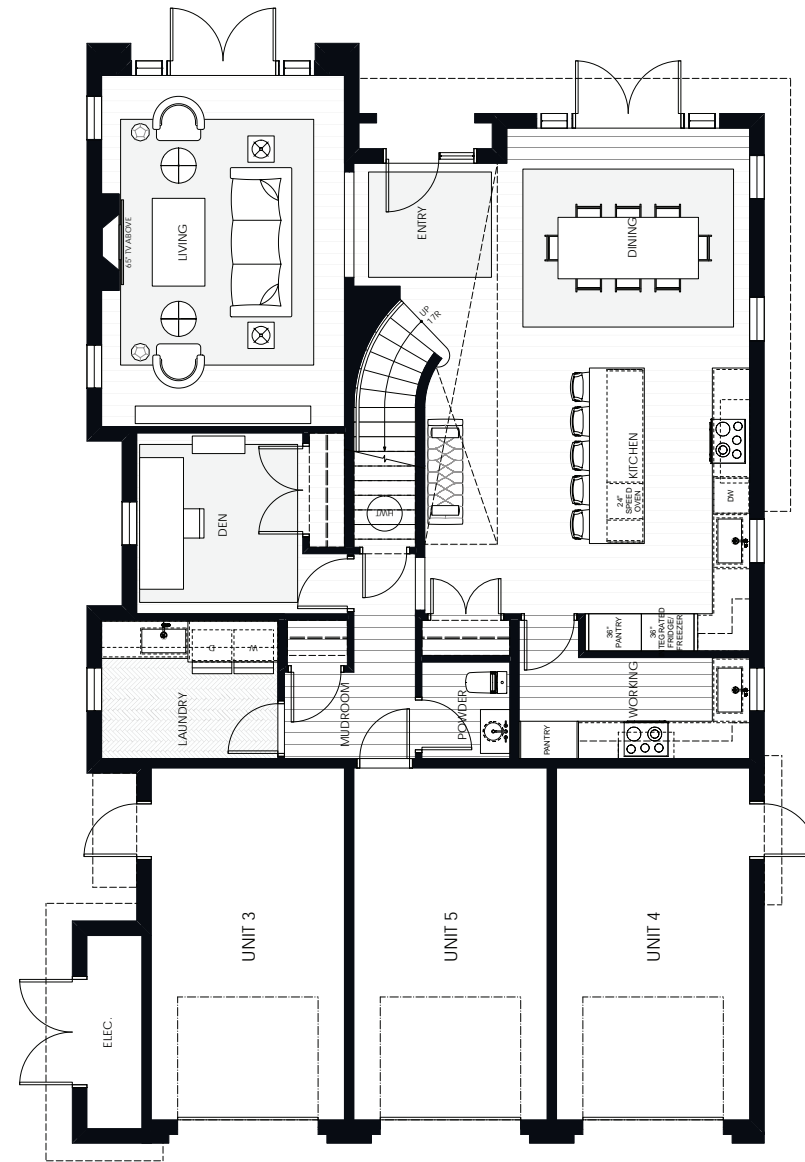

BOUTIQUE RESIDENCES
LABURNUM

UNIT 5

4 BEDROOM
 5 BATH

Interior	3000 SF
Exterior	609.2 SF
Total	3601 SF

COURTYARD

LEVEL 1 PLAN

LEVEL 2 PLAN

LANE