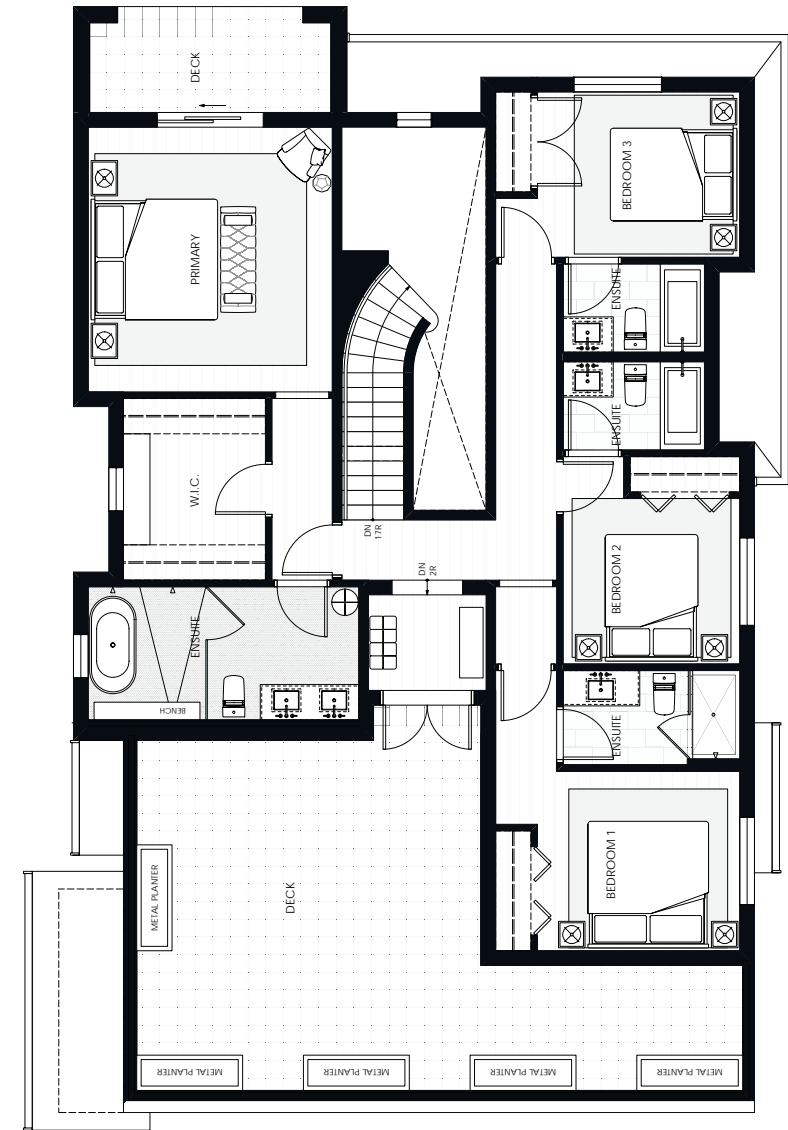

BOUTIQUE RESIDENCES
LABURNUM

UNIT 5

4 BEDROOM
 5 BATH

Interior	3000 SF
Exterior	609.2 SF
Total	3601 SF

COURTYARD

LEVEL 1 PLAN

LEVEL 2 PLAN

LANE