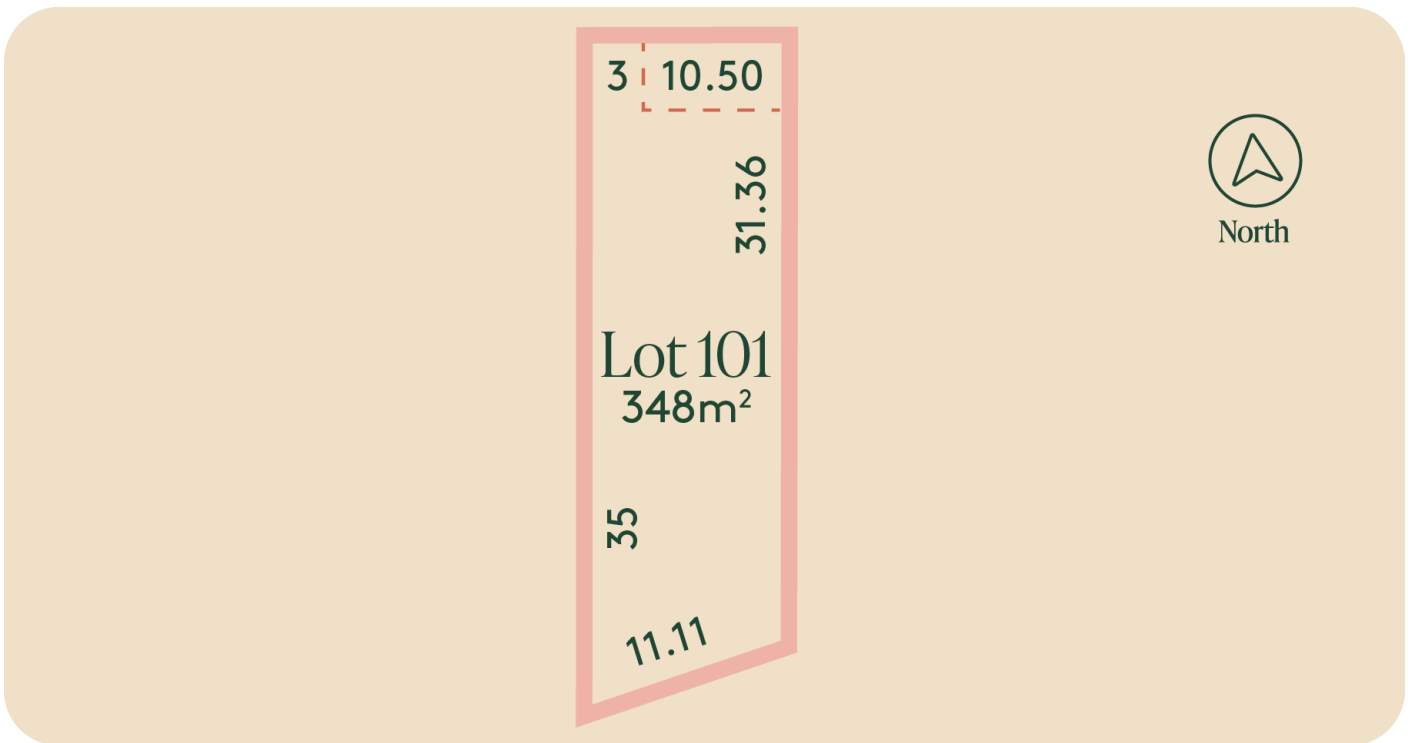

Samara

FRASER RISE

Lot 101 - Samara, Fraser Rise

Lot Status : Available

Lot Size : 348m²

Information contained herein is subject to change without notice. No responsibility is accepted by the vendor nor the agent for any action taken in reliance thereon. Prospective purchasers should make their own enquiries to satisfy themselves on all aspects. Details herein do not constitute any representation by the vendor or the agent and are expressly excluded from any contract. Images are artist's impression and/or illustrative purposes only. This plan is indicative only, and specific uses, road alignment and boundaries shown may vary due to detail design consideration and approval by the relevant authorities. Street names subject to change.