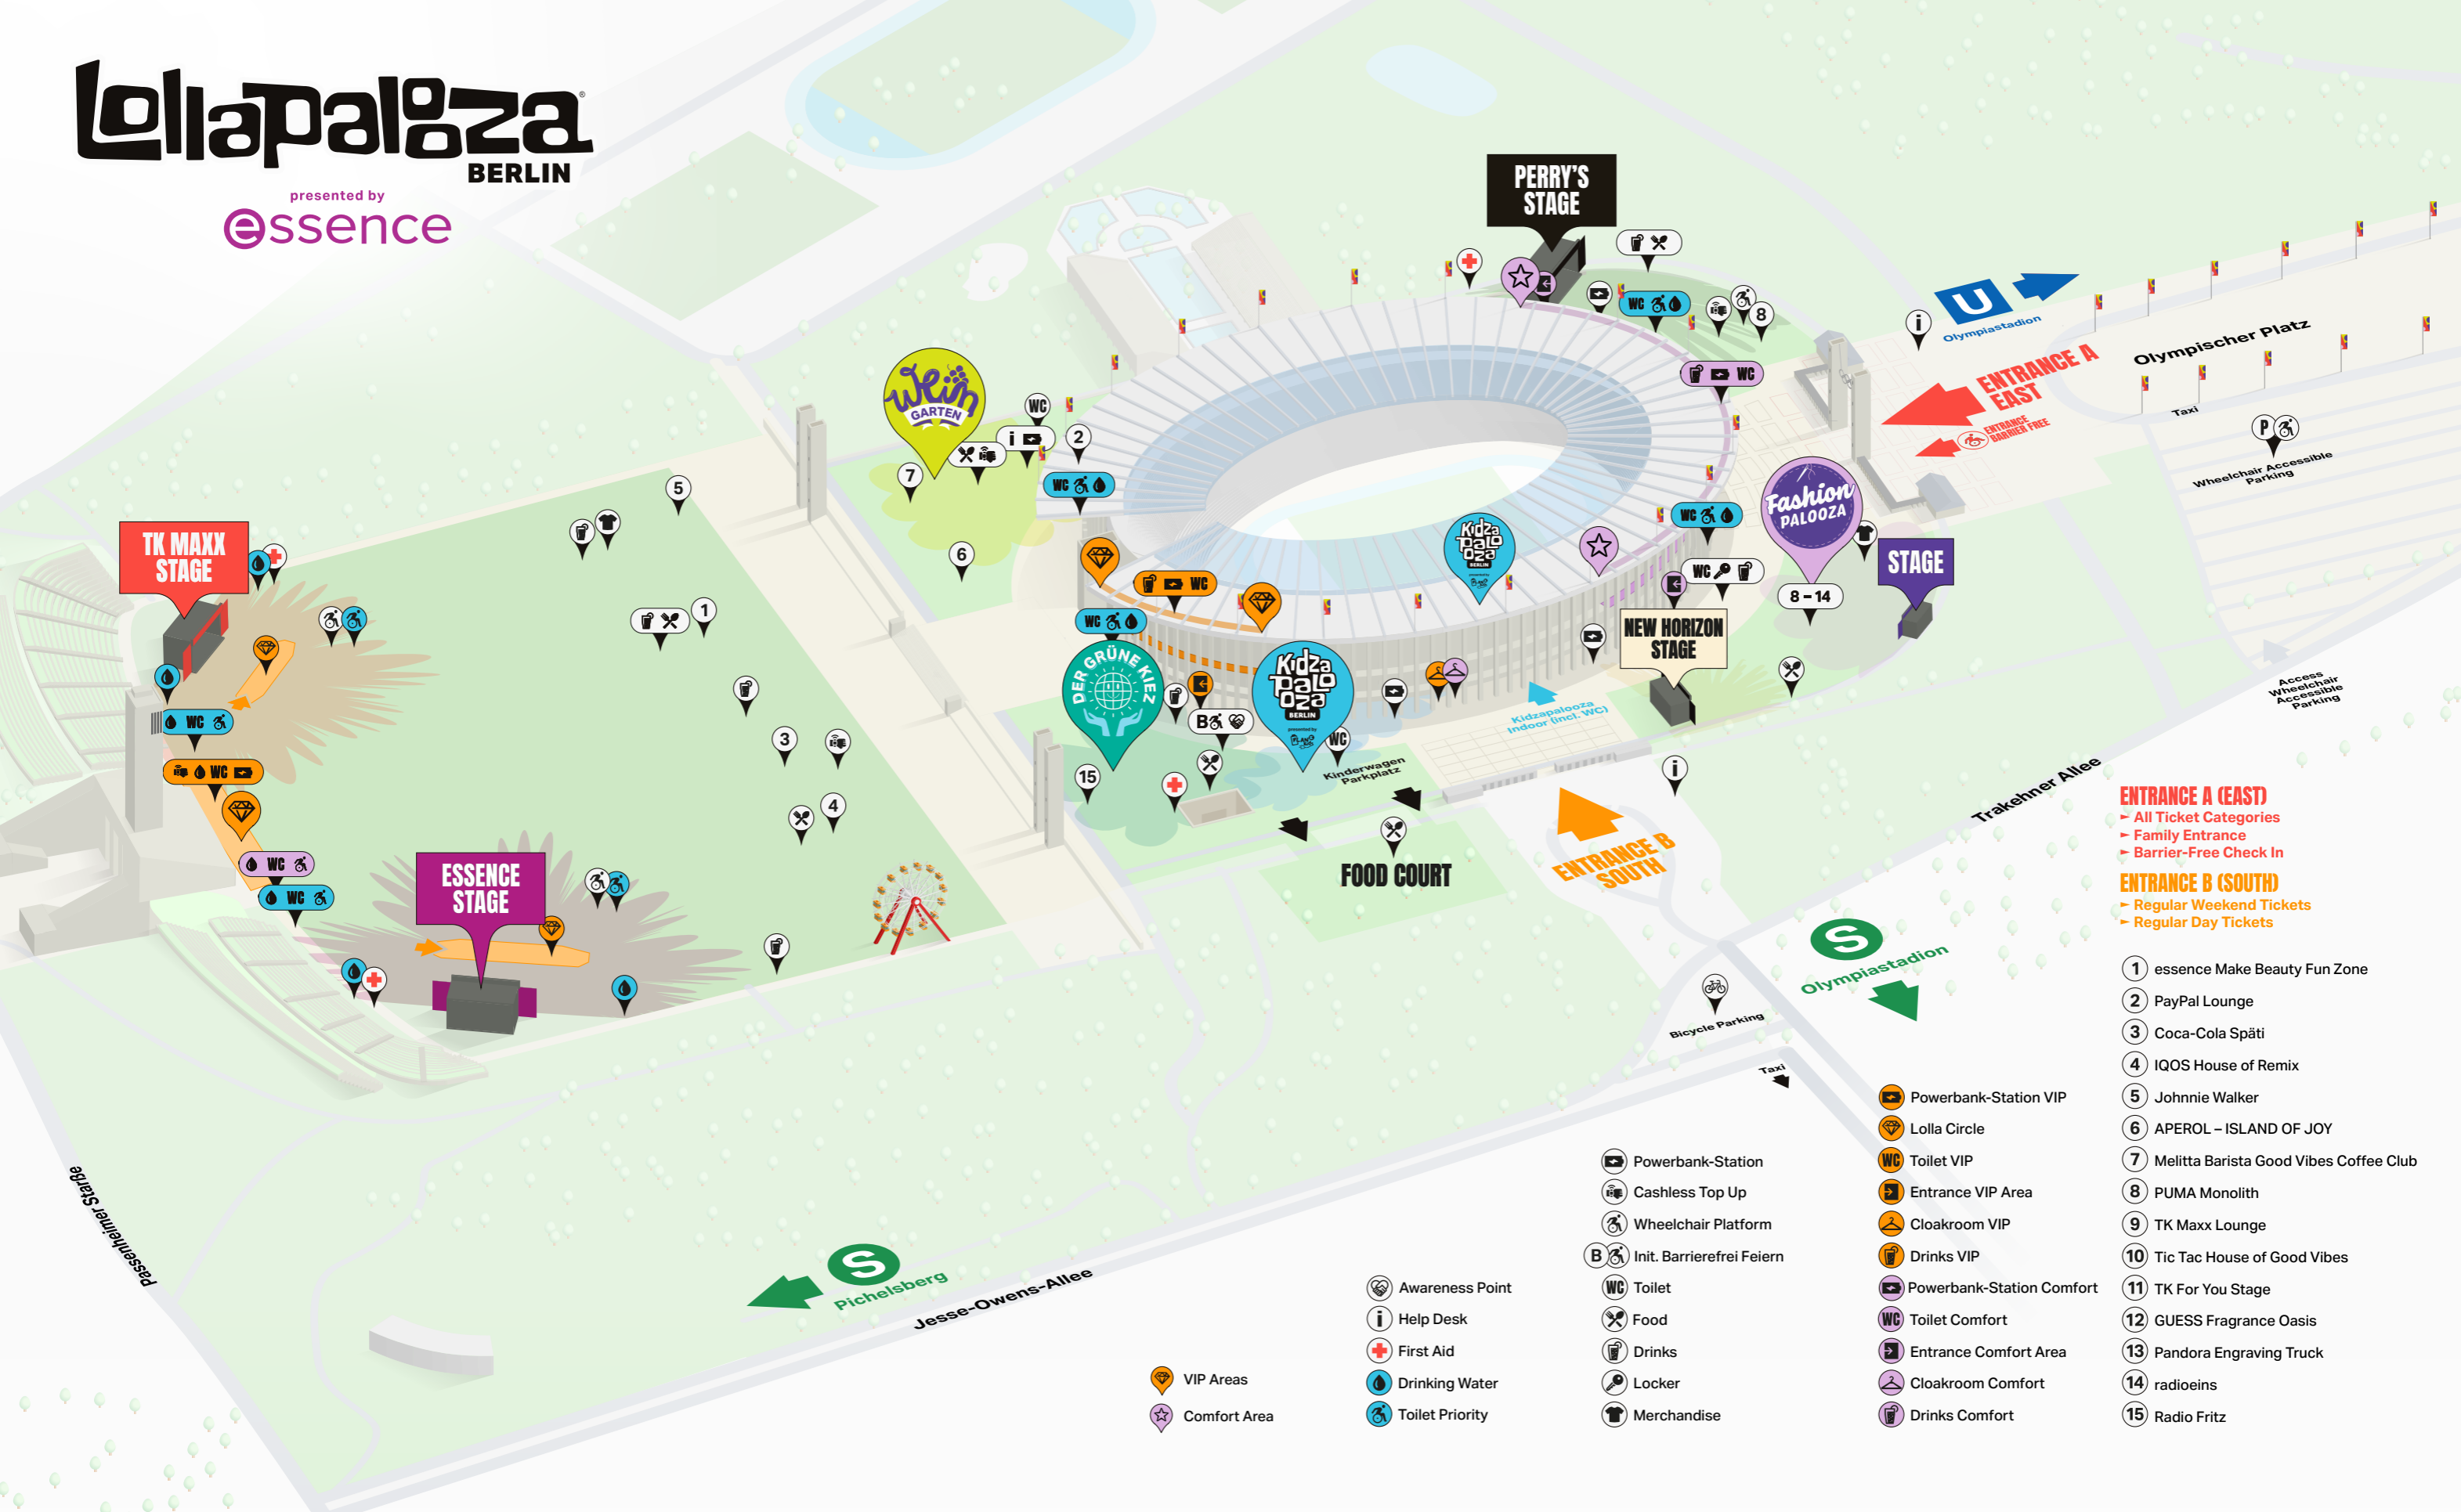

# Lollapalooza BERLIN

presented by **essence**

### ENTRANCE A (EAST)

- ▶ All Ticket Categories
- ▶ Family Entrance
- ▶ Barrier-Free Check In

### ENTRANCE B (SOUTH)

- ▶ Regular Weekend Tickets
- ▶ Regular Day Tickets

- 1 essence Make Beauty Fun Zone
- 2 PayPal Lounge
- 3 Coca-Cola Späti
- 4 IQOS House of Remix
- 5 Johnnie Walker
- 6 APEROL – ISLAND OF JOY
- 7 Melitta Barista Good Vibes Coffee Club
- 8 PUMA Monolith
- 9 TK Maxx Lounge
- 10 Tic Tac House of Good Vibes
- 11 TK For You Stage
- 12 GUESS Fragrance Oasis
- 13 Pandora Engraving Truck
- 14 radioeins
- 15 Radio Fritz

- Powerbank-Station VIP
- Lolla Circle
- Toilet VIP
- Entrance VIP Area
- Cloakroom VIP
- Drinks VIP
- Powerbank-Station Comfort
- Toilet Comfort
- Entrance Comfort Area
- Cloakroom Comfort
- Drinks Comfort
- Powerbank-Station
- Cashless Top Up
- Wheelchair Platform
- Init. Barrierfrei Feiern
- Toilet
- Food
- Drinks
- Locker
- Merchandise
- Awareness Point
- Help Desk
- First Aid
- Drinking Water
- Toilet Priority
- VIP Areas
- Comfort Area