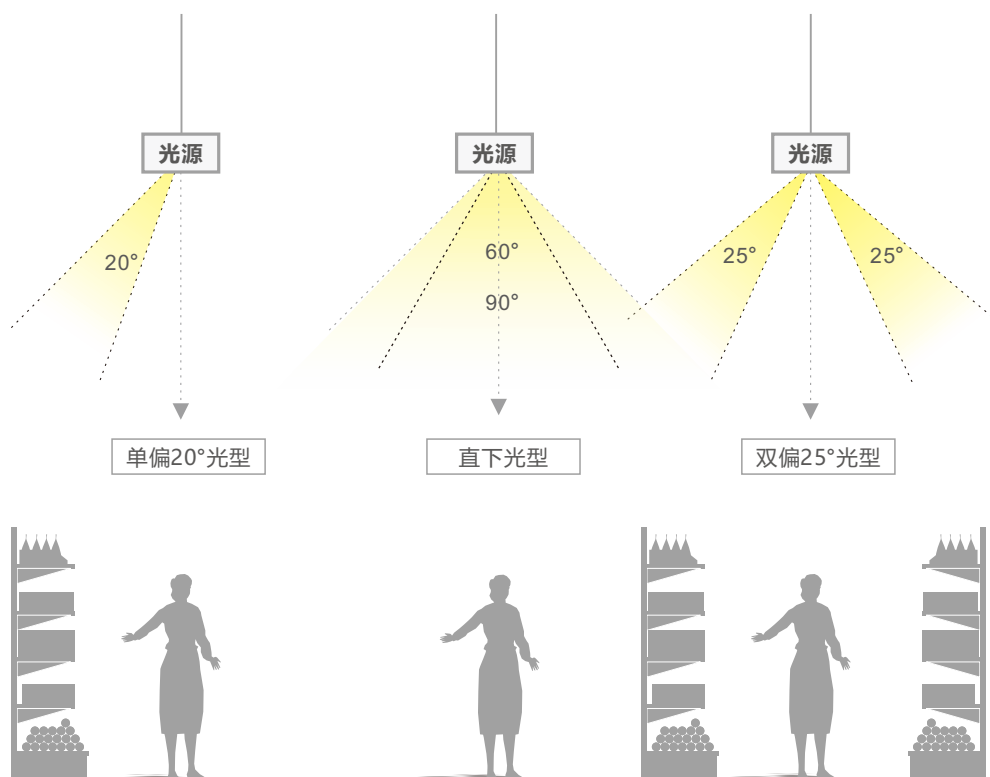

从光的艺术出发

全新打造“照明系统”

Newly created "lighting system" of the mystery

60°

直下

90°

直下

20°

单偏

25°

双偏

多元化光型 / 适应不同场景照明的需求

系统照明模块 System Lighting Accessories

Pictures	Length	Power	Lumen	Code No.
型号: F868				
	750MM	20W	3200LM	F868-C0720-AN8W
		30W	4800LM	F868-C0730-AN8W
		40W	6400LM	F868-C0740-AN8W
		50W	8000LM	F868-C0750-AN8W
	1500MM	30W	4800LM	F868-C150-AN8W
		40W	6400LM	F868-C150-AN8W
		50W	8000LM	F868-C150-AN8W
		60W	9600LM	F868-C150-AN8W
		60W	12000LM	F868-C150-AN8W
		80W	12800LM	F868-C150-AN8W
	750MM	20W	3200LM	F868-C0720-IN8W
		30W	4800LM	F868-C0730-IN8W
		40W	6400LM	F868-C0740-IN8W
		50W	8000LM	F868-C0750-IN8W
	1500MM	30W	4800LM	F868-C150-IN8W
		40W	6400LM	F868-C150-IN8W
		50W	8000LM	F868-C150-IN8W
		60W	9600LM	F868-C150-IN8W
		60W	12000LM	F868-C150-IN8W
		80W	12800LM	F868-C150-IN8W

系统照明模块 System Lighting Accessories

Pictures	Length	Power	Lumen	Angle	Code No.
	375MM	10W	蓝牙 蓝牙	——	F868-0310-DSW
		10W		——	F868-0310-DS B
	375MM	60W	1-30M 1-30M	——	F868-0360-LGPLW
		60W		——	F868-0360-LGPLB
	375MM	60W	5400LM 5400LM	120°	F868-C0360-FLW
		60W		120°	F868-C0360-FLB
	375x80x160MM	24W	2600LM	24°	F868-N0324-SLW
		30W	3300LM	24°	F868-N0330-SLW
		40W	4400LM	24°	F868-N0340-SLW